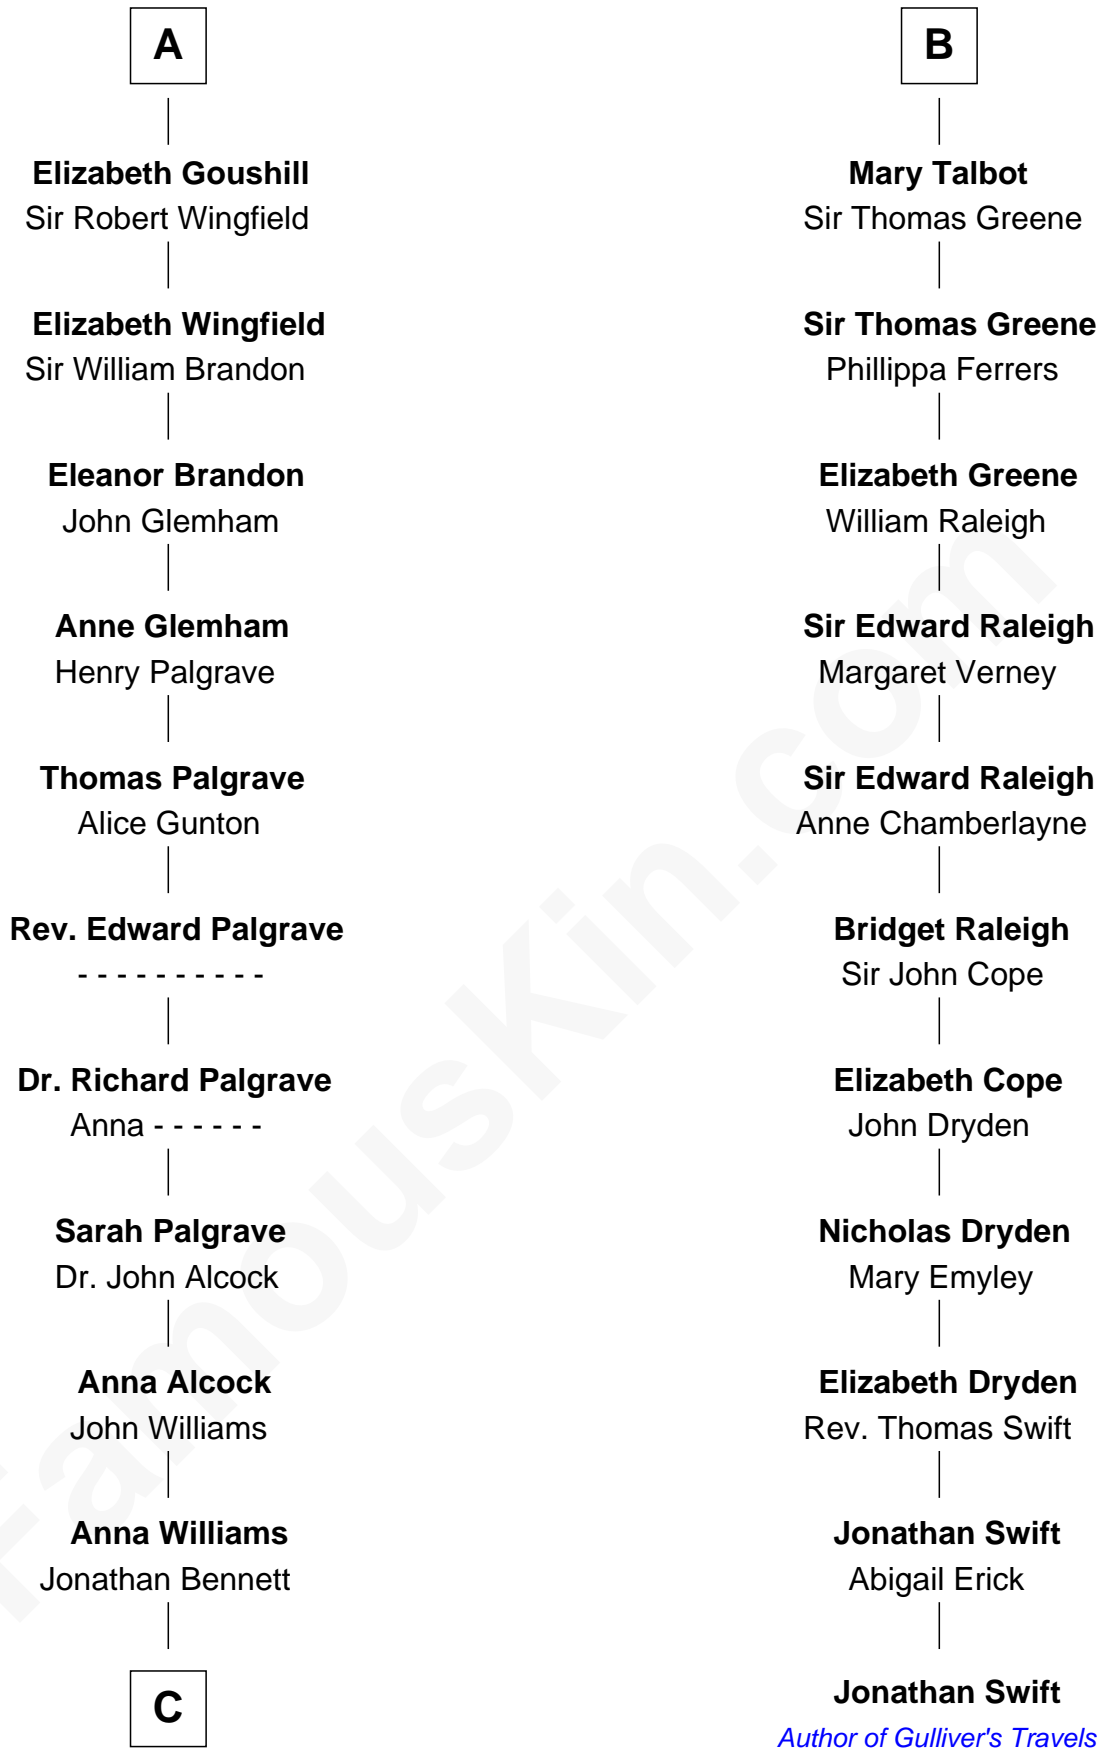

FamousKin.com Relationship Chart of

J. A. Folger

Founder of Folger Coffee Company

17th cousin 4 times removed of

Jonathan Swift

Author of Gulliver's Travels

Henry II, King of England

Eleanor of Aquitaine

C

—
Rebecca Bennett

Peleg Slocum

—
Peleg Slocum

Elizabeth Brown

—
Rebecca Slocum

George Folger

—
Samuel Brown Folger

Nancy F. Hiller

—
J. A. Folger

Founder of Folger Coffee Co.

FamousKin.com