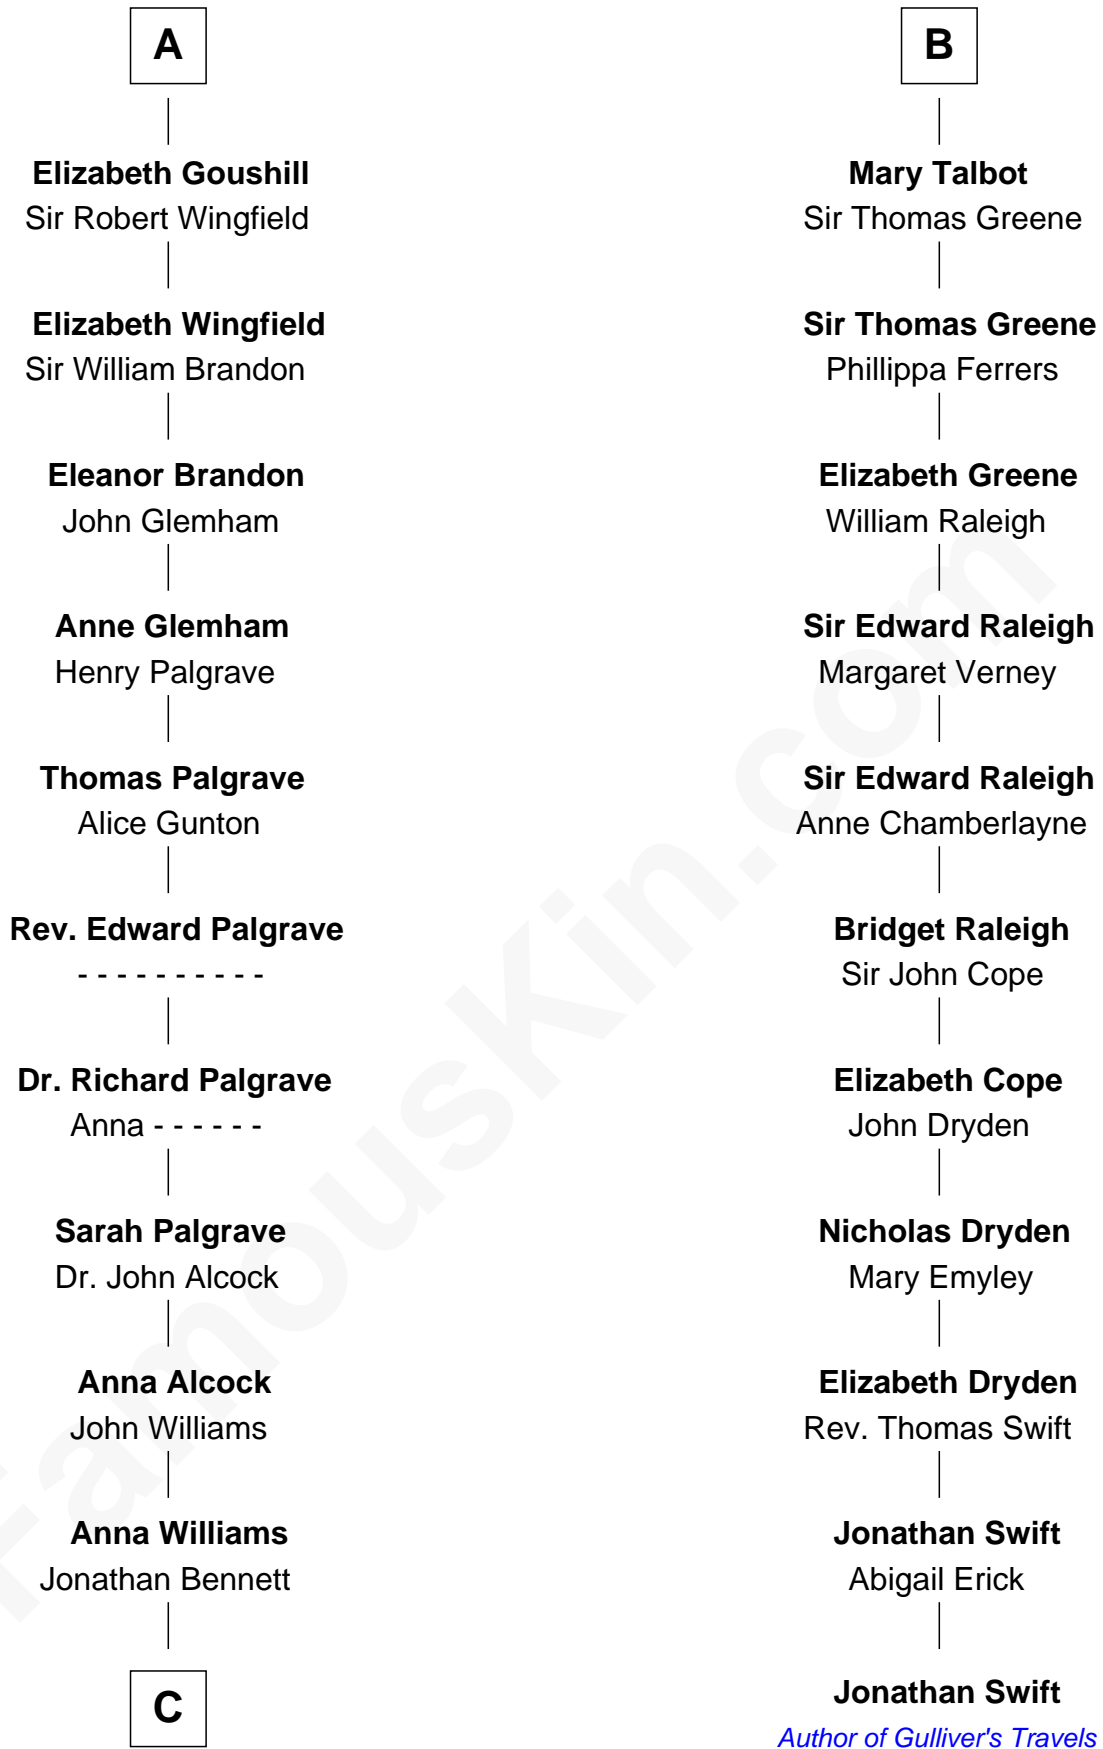

FamousKin.com Relationship Chart of

J. A. Folger

Founder of Folger Coffee Company

17th cousin 4 times removed of

Jonathan Swift

Author of Gulliver's Travels

Reginald de Braiose

C

—
Rebecca Bennett

Peleg Slocum

—
Peleg Slocum

Elizabeth Brown

—
Rebecca Slocum

George Folger

—
Samuel Brown Folger

Nancy F. Hiller