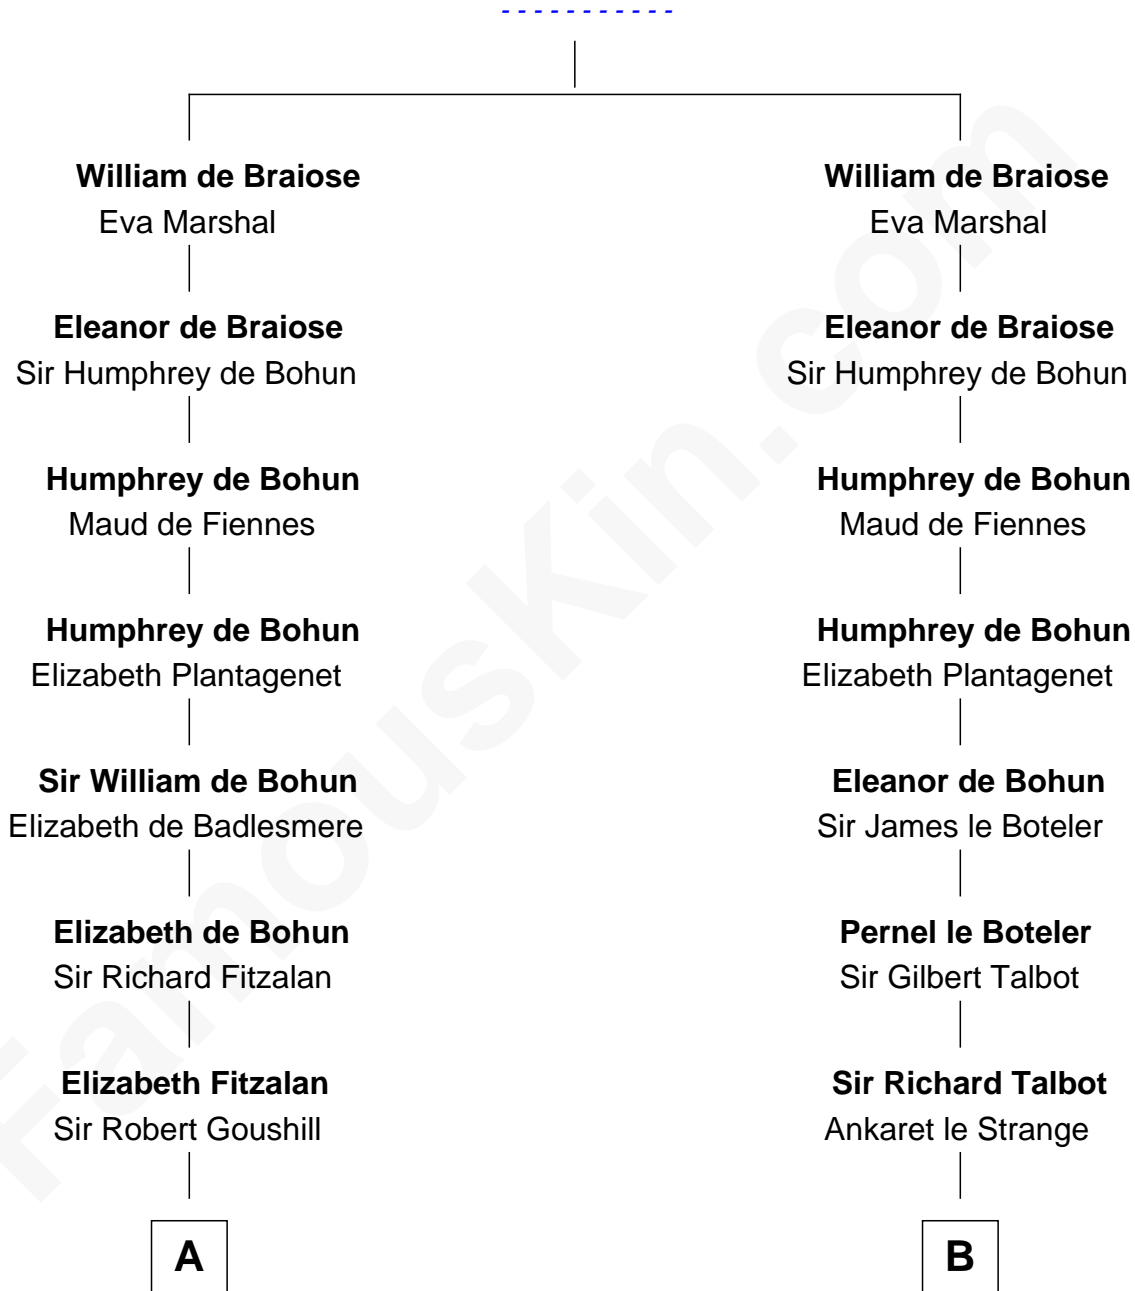

FamousKin.com Relationship Chart of

J. A. Folger

Founder of Folger Coffee Company

17th cousin 4 times removed of

Jonathan Swift

Author of Gulliver's Travels

Reginald de Braiose

C

—
Rebecca Bennett

Peleg Slocum

—
Peleg Slocum

Elizabeth Brown

—
Rebecca Slocum

George Folger

—
Samuel Brown Folger

Nancy F. Hiller