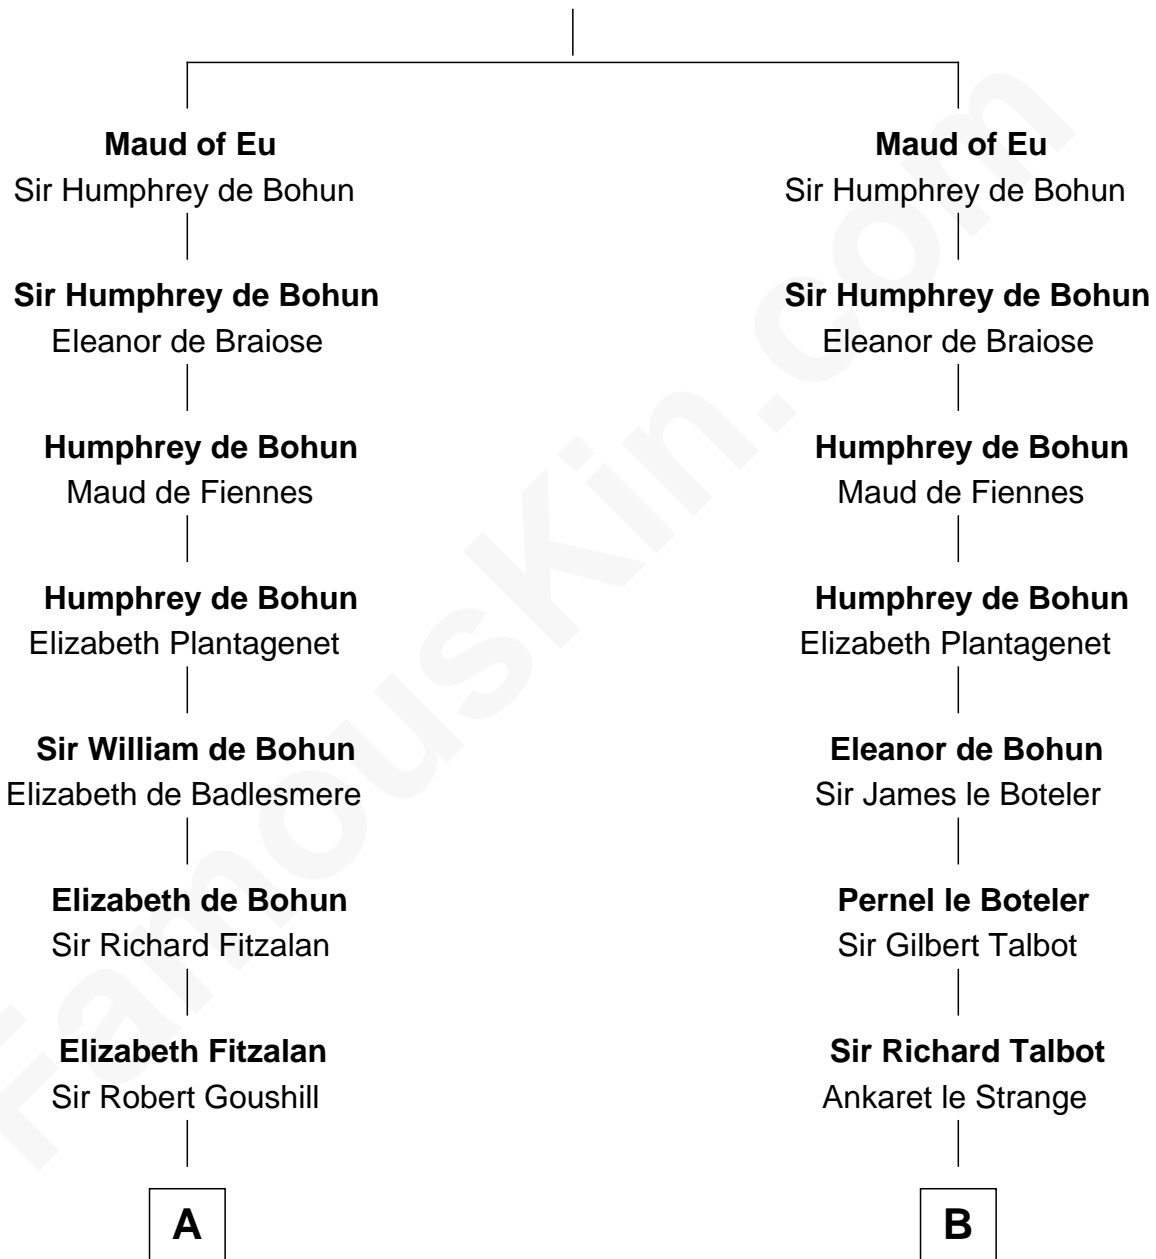

FamousKin.com Relationship Chart of

J. A. Folger

Founder of Folger Coffee Company

16th cousin 5 times removed of

John Dryden

England's First Poet Laureate

Raoul de Lusgnan

Alice de Eu

C

—
Rebecca Bennett

Peleg Slocum

—
Peleg Slocum

Elizabeth Brown

—
Rebecca Slocum

George Folger

—
Samuel Brown Folger

Nancy F. Hiller

—
J. A. Folger

Founder of Folger Coffee Co.

FamousKin.com