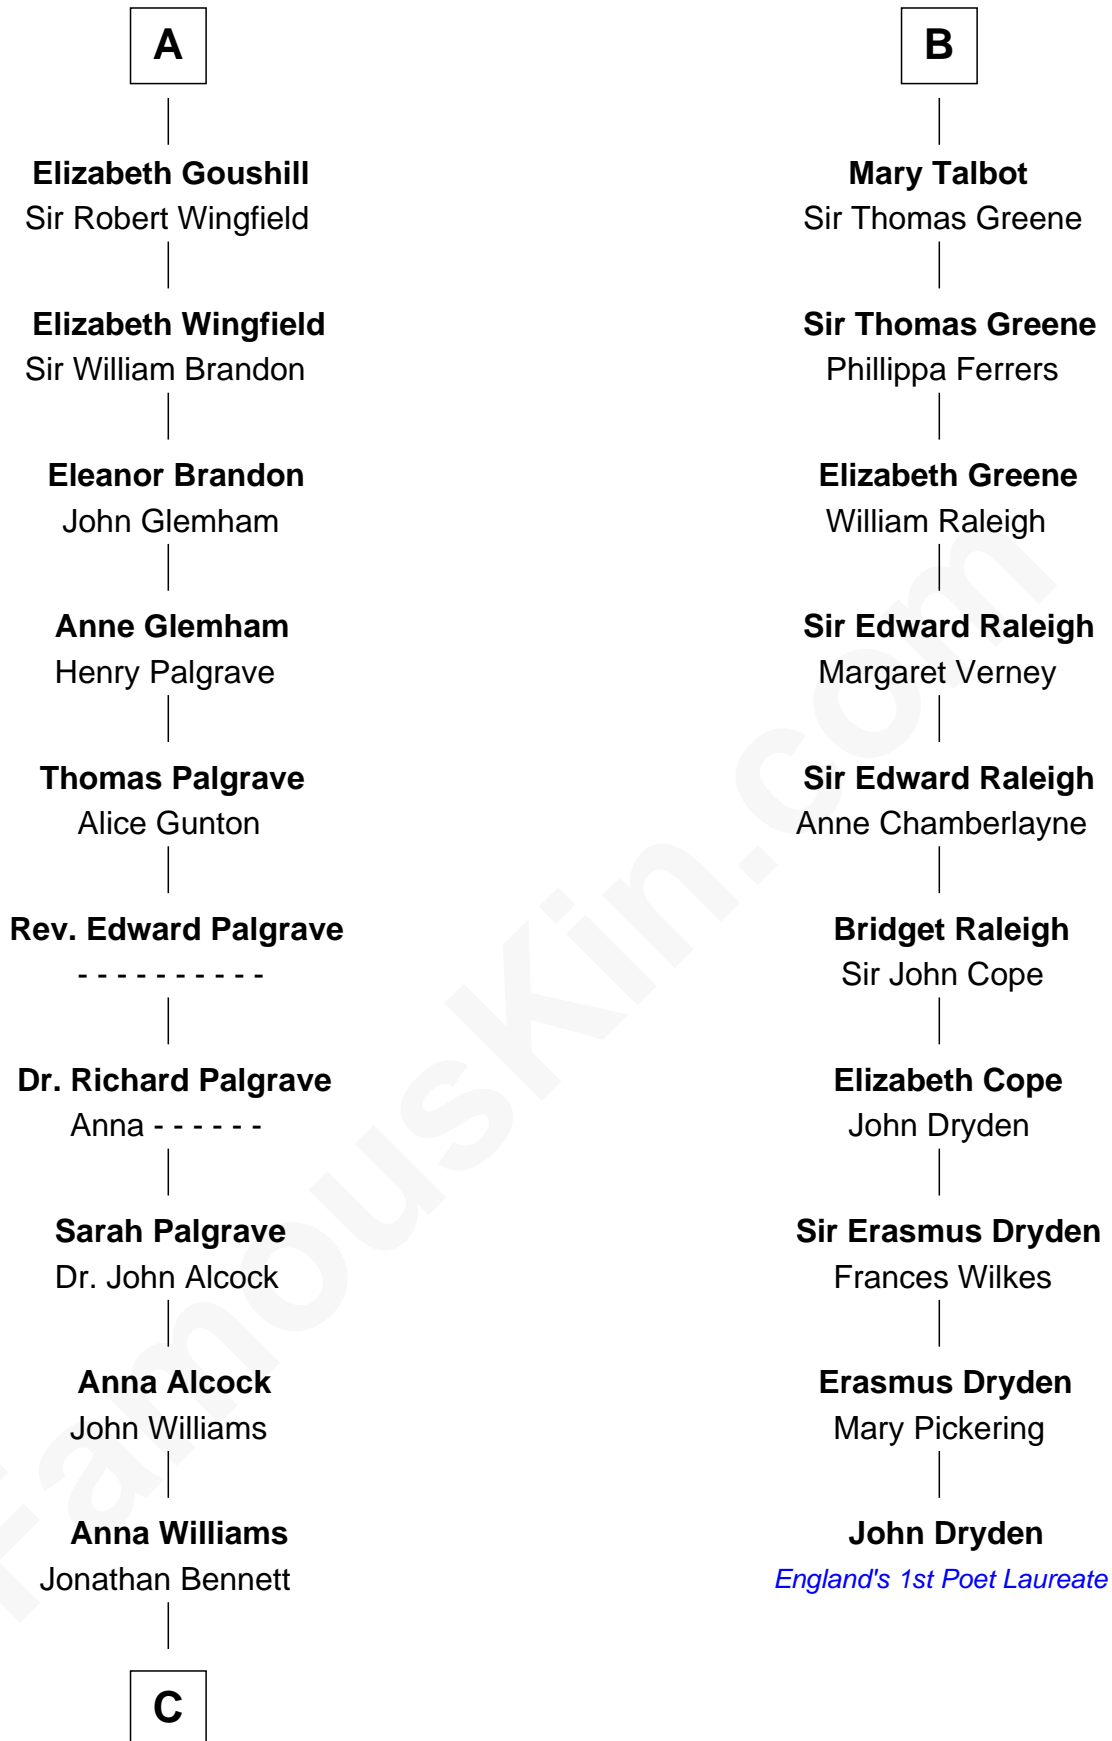

FamousKin.com Relationship Chart of

J. A. Folger

Founder of Folger Coffee Company

16th cousin 5 times removed of

John Dryden

England's First Poet Laureate

Raoul de Lusgnan

Alice de Eu

C

—
Rebecca Bennett

Peleg Slocum

—
Peleg Slocum

Elizabeth Brown

—
Rebecca Slocum

George Folger

—
Samuel Brown Folger