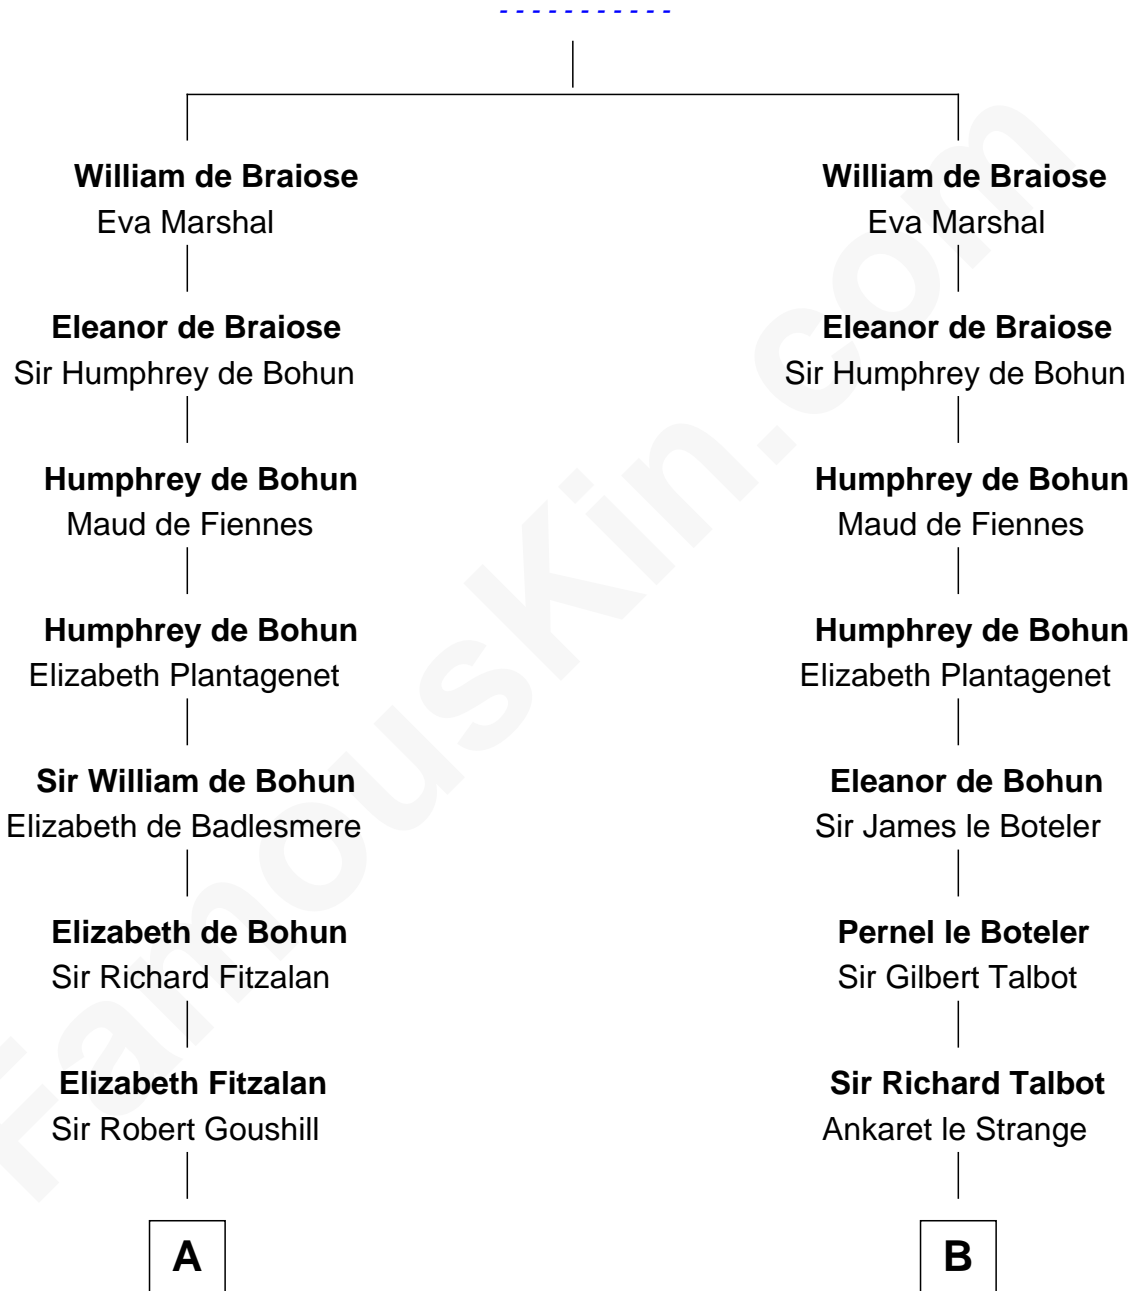

FamousKin.com Relationship Chart of

J. A. Folger

Founder of Folger Coffee Company

16th cousin 5 times removed of

John Dryden

England's First Poet Laureate

Reginald de Braiose

C

—
Rebecca Bennett

Peleg Slocum

—
Peleg Slocum

Elizabeth Brown

—
Rebecca Slocum

George Folger

—
Samuel Brown Folger

Nancy F. Hiller