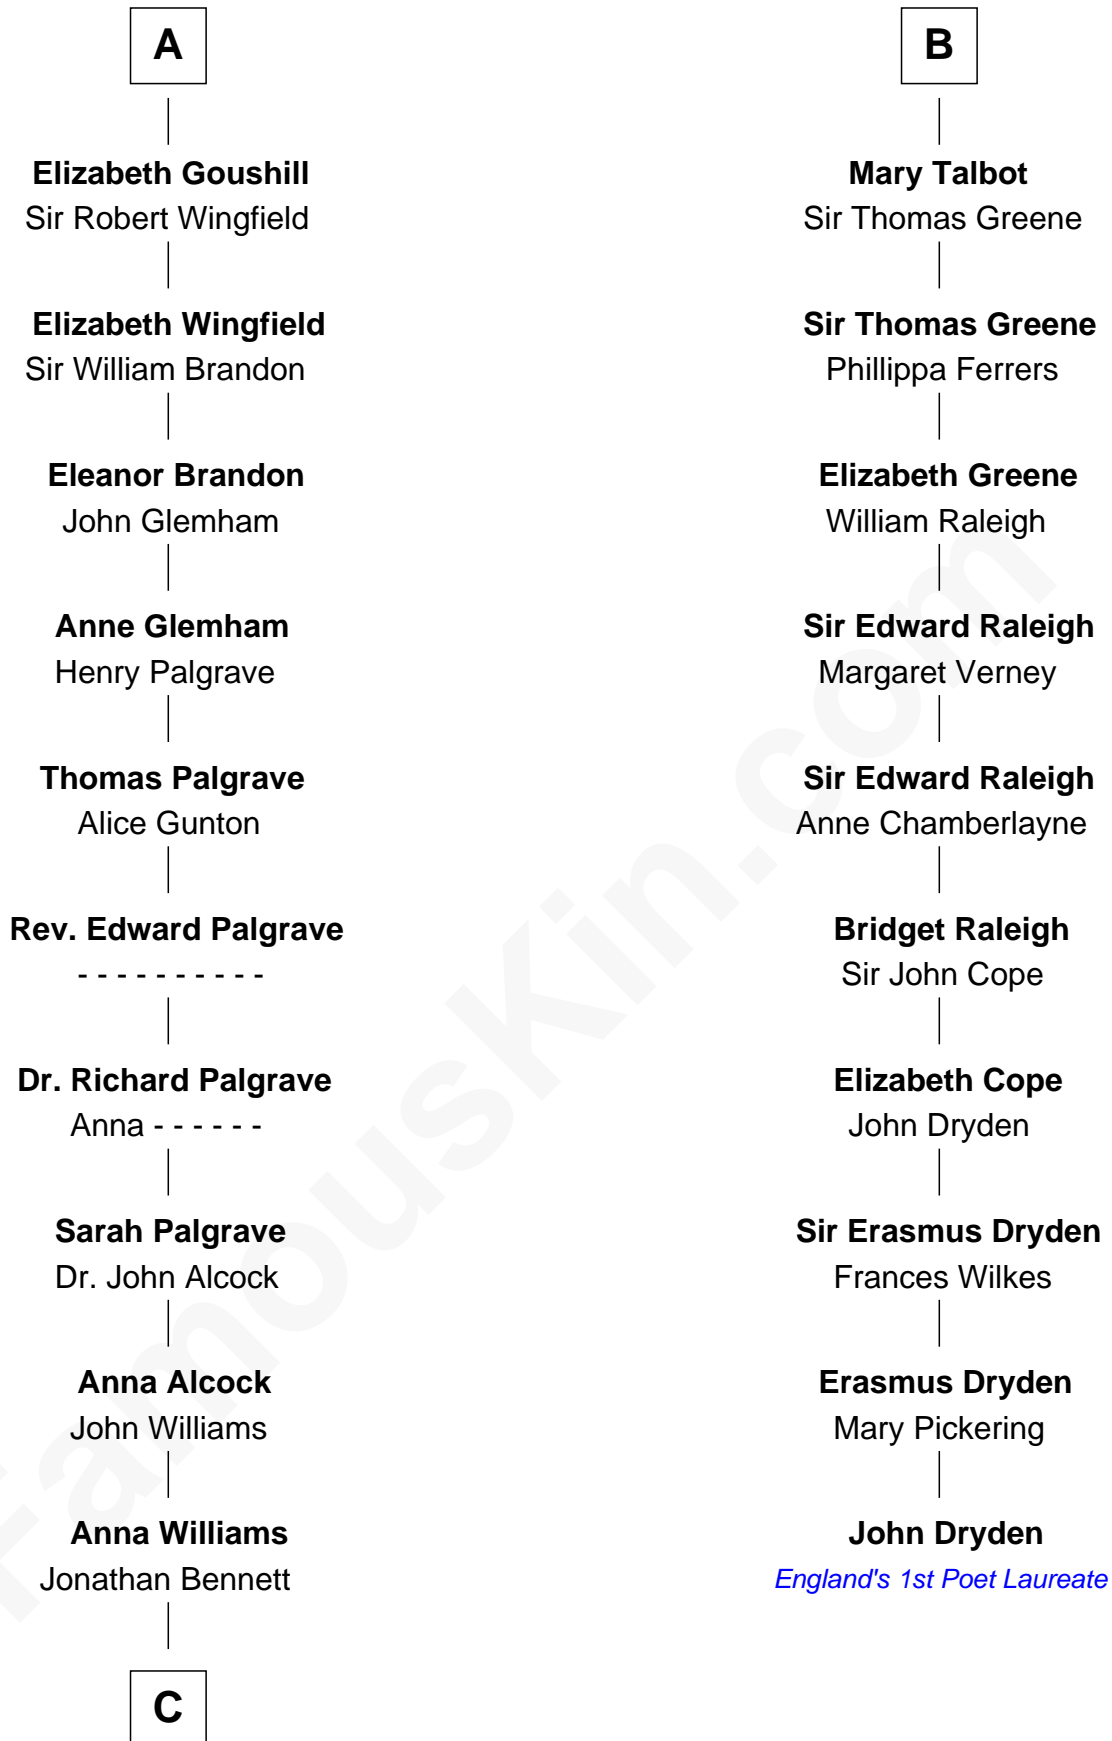

FamousKin.com Relationship Chart of

J. A. Folger

Founder of Folger Coffee Company

16th cousin 5 times removed of

John Dryden

England's First Poet Laureate

Reginald de Braiose

C

—
Rebecca Bennett

Peleg Slocum

—
Peleg Slocum

Elizabeth Brown

—
Rebecca Slocum

George Folger

—
Samuel Brown Folger

Nancy F. Hiller