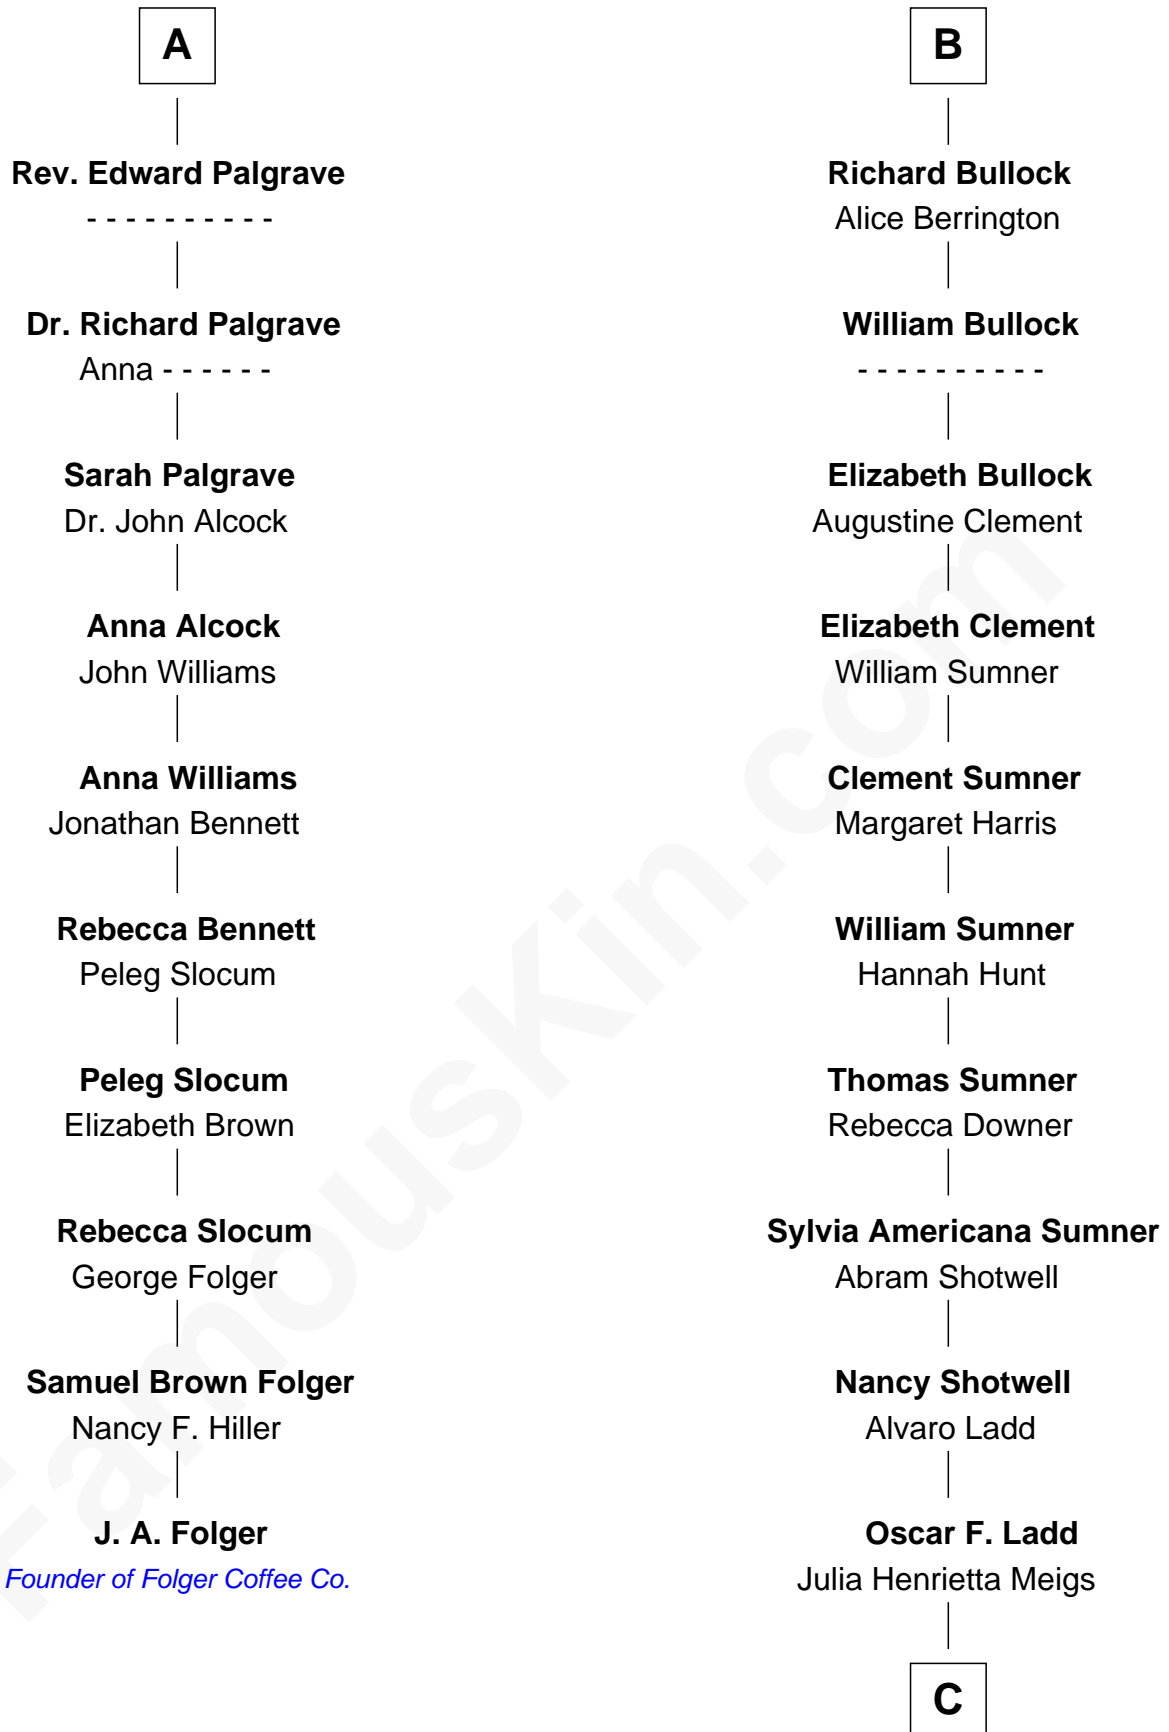

FamousKin.com Relationship Chart of

J. A. Folger

Founder of Folger Coffee Company

16th cousin 2 times removed of

Alan Ladd

Movie Actor

C

Alan Harwood Ladd

Selina Raleigh

Alan Ladd

Movie Actor

FamousKin.com