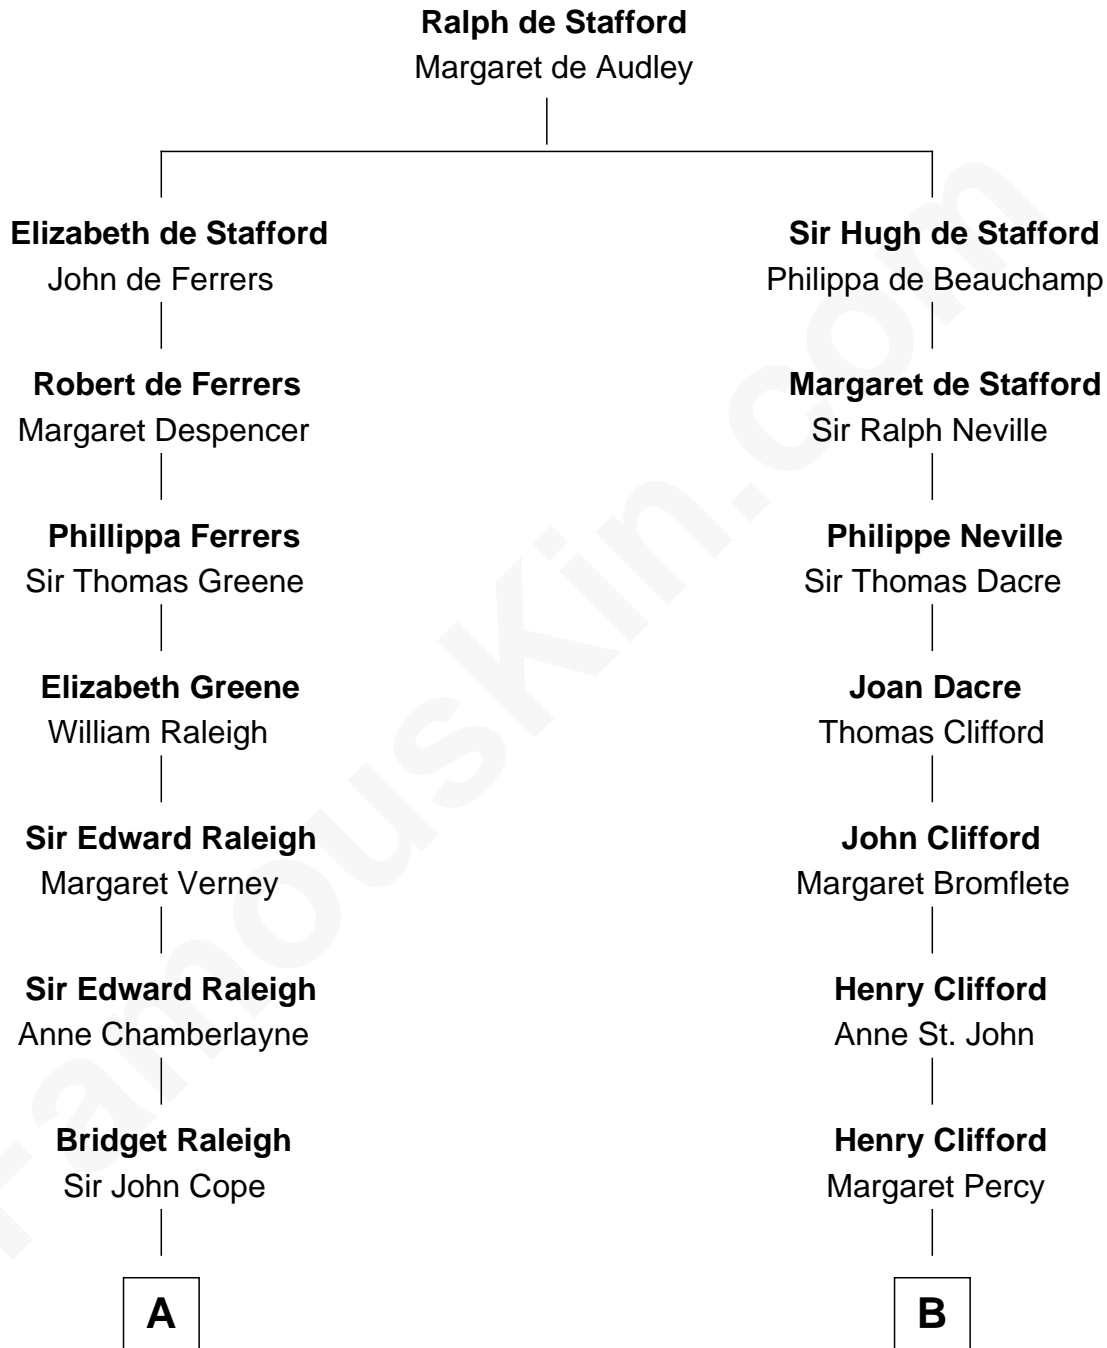

FamousKin.com Relationship Chart of

J. A. Folger

Founder of Folger Coffee Company

16th cousin 5 times removed of

Hugh Grant

Movie Actor

C

—
Cyril Randolph

Frances Selina Hervey

—
Felton George Randolph

Emily Margaret Nepean

—
Margaret Isobel Randolph

John Cassilis MacLean

—
Fynvola Susan MacLean

James Murray Grant

—
Hugh Grant