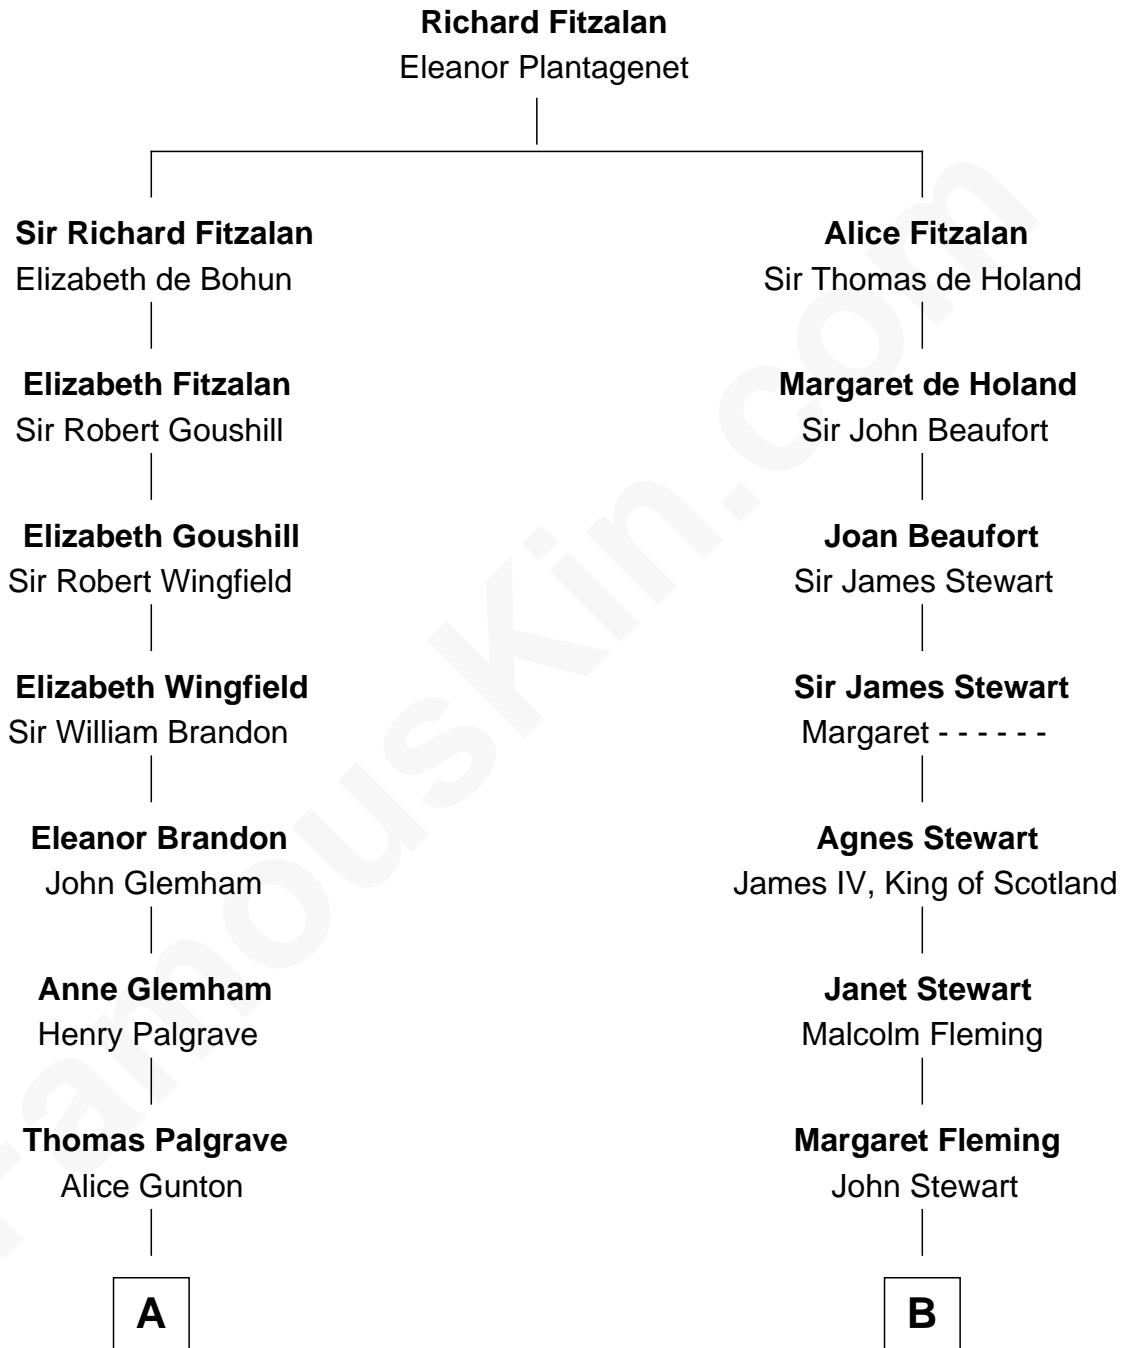

# FamousKin.com Relationship Chart of

**J. A. Folger**

*Founder of Folger Coffee Company*

16th cousin 4 times removed of

**Hugh Grant**

*Movie Actor*

**C**

—  
**Felton George Randolph**

Emily Margaret Nepean

—  
**Margaret Isobel Randolph**

John Cassilis MacLean

—  
**Fynvola Susan MacLean**

James Murray Grant

—  
**Hugh Grant**

*Movie Actor*

FamousKin.com