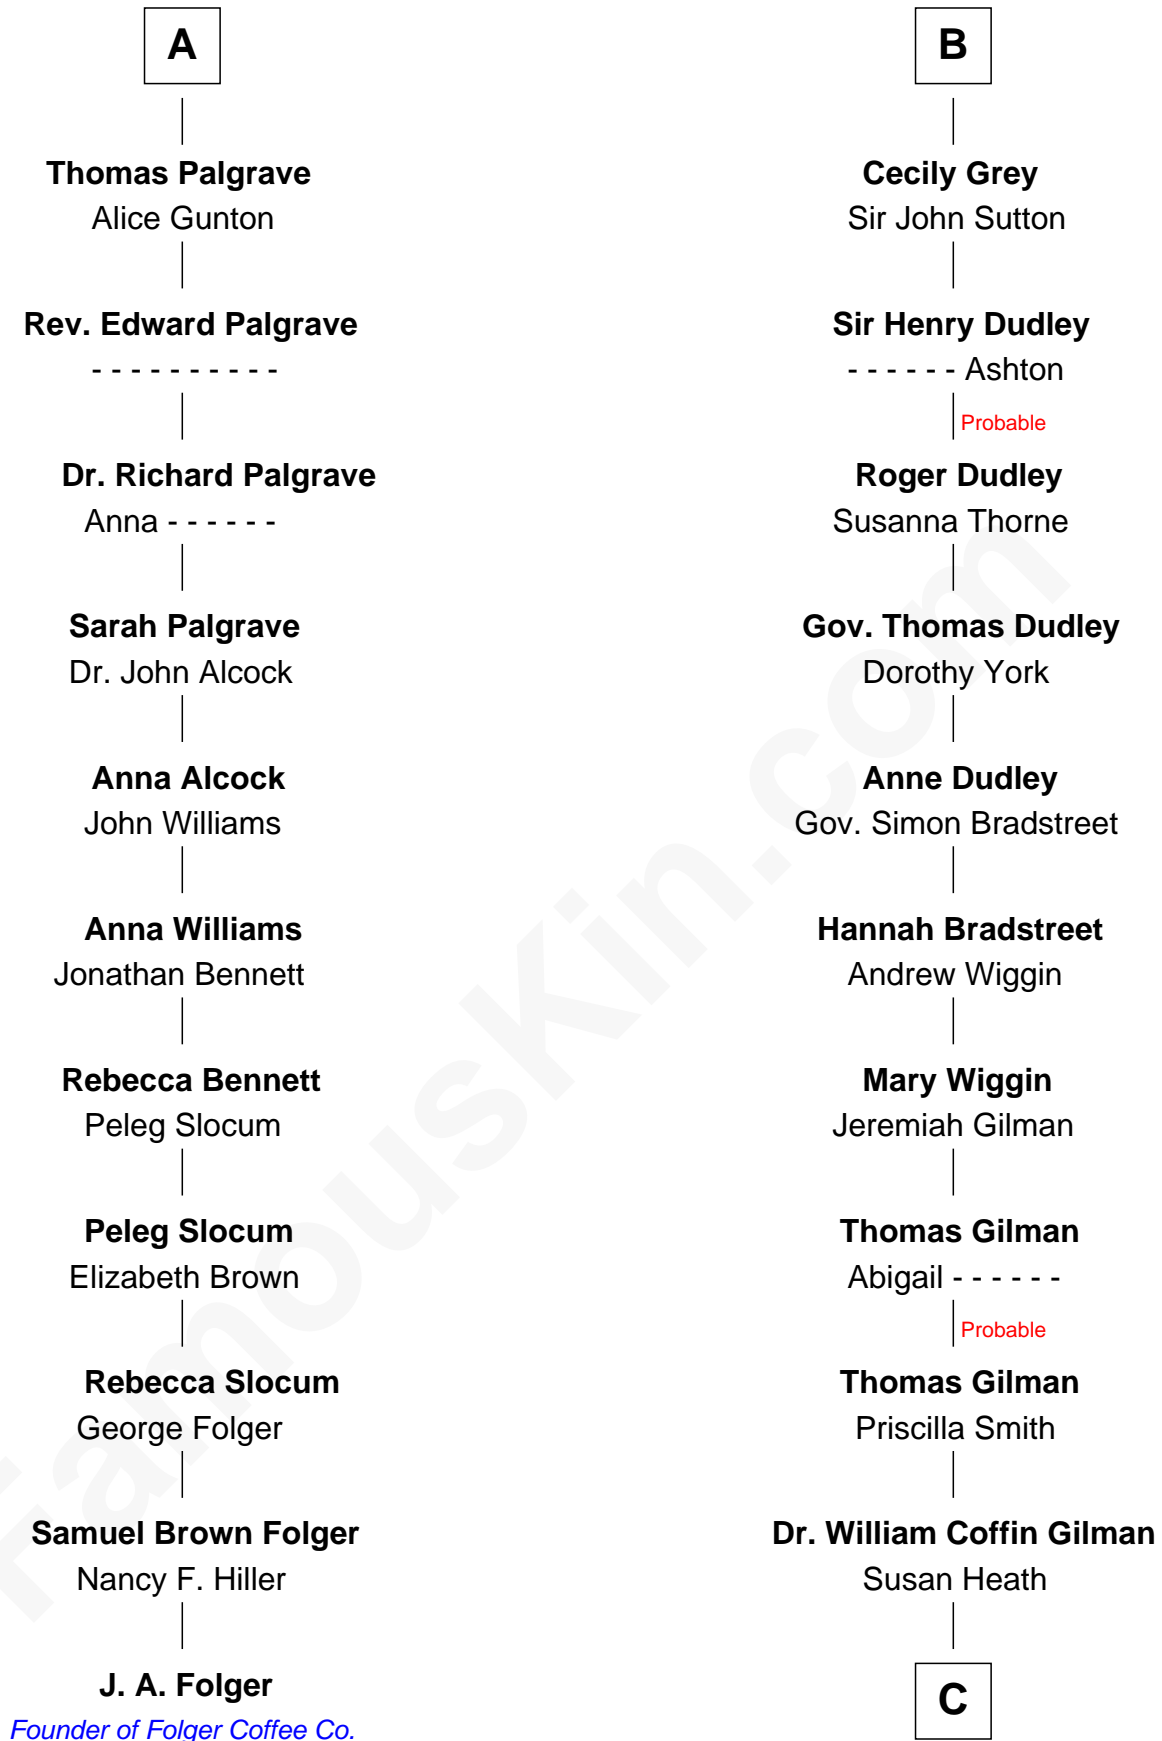

FamousKin.com Relationship Chart of

J. A. Folger

Founder of Folger Coffee Company

17th cousin 4 times removed of

George Hamilton

TV and Movie Actor

Bartholomew de Badlesmere

Margaret de Clare

Sir William de Ros

Thomas de Ros

Beatrice de Stafford

Margaret de Ros

Sir Reynold Grey

Margaret Grey

Sir William Bonville

William Bonville

Elizabeth Harington

William Bonville

Katherine Neville

Cecily Bonville

Thomas Grey

B

C

William C. Gilman

Mary Ann Stevens

George C. Gilman

Elizabeth Melissa Lane

Lillian C. Gilman

Harry Fuller Hamilton

George William Hamilton

Anne Lucille Stevens

George Hamilton