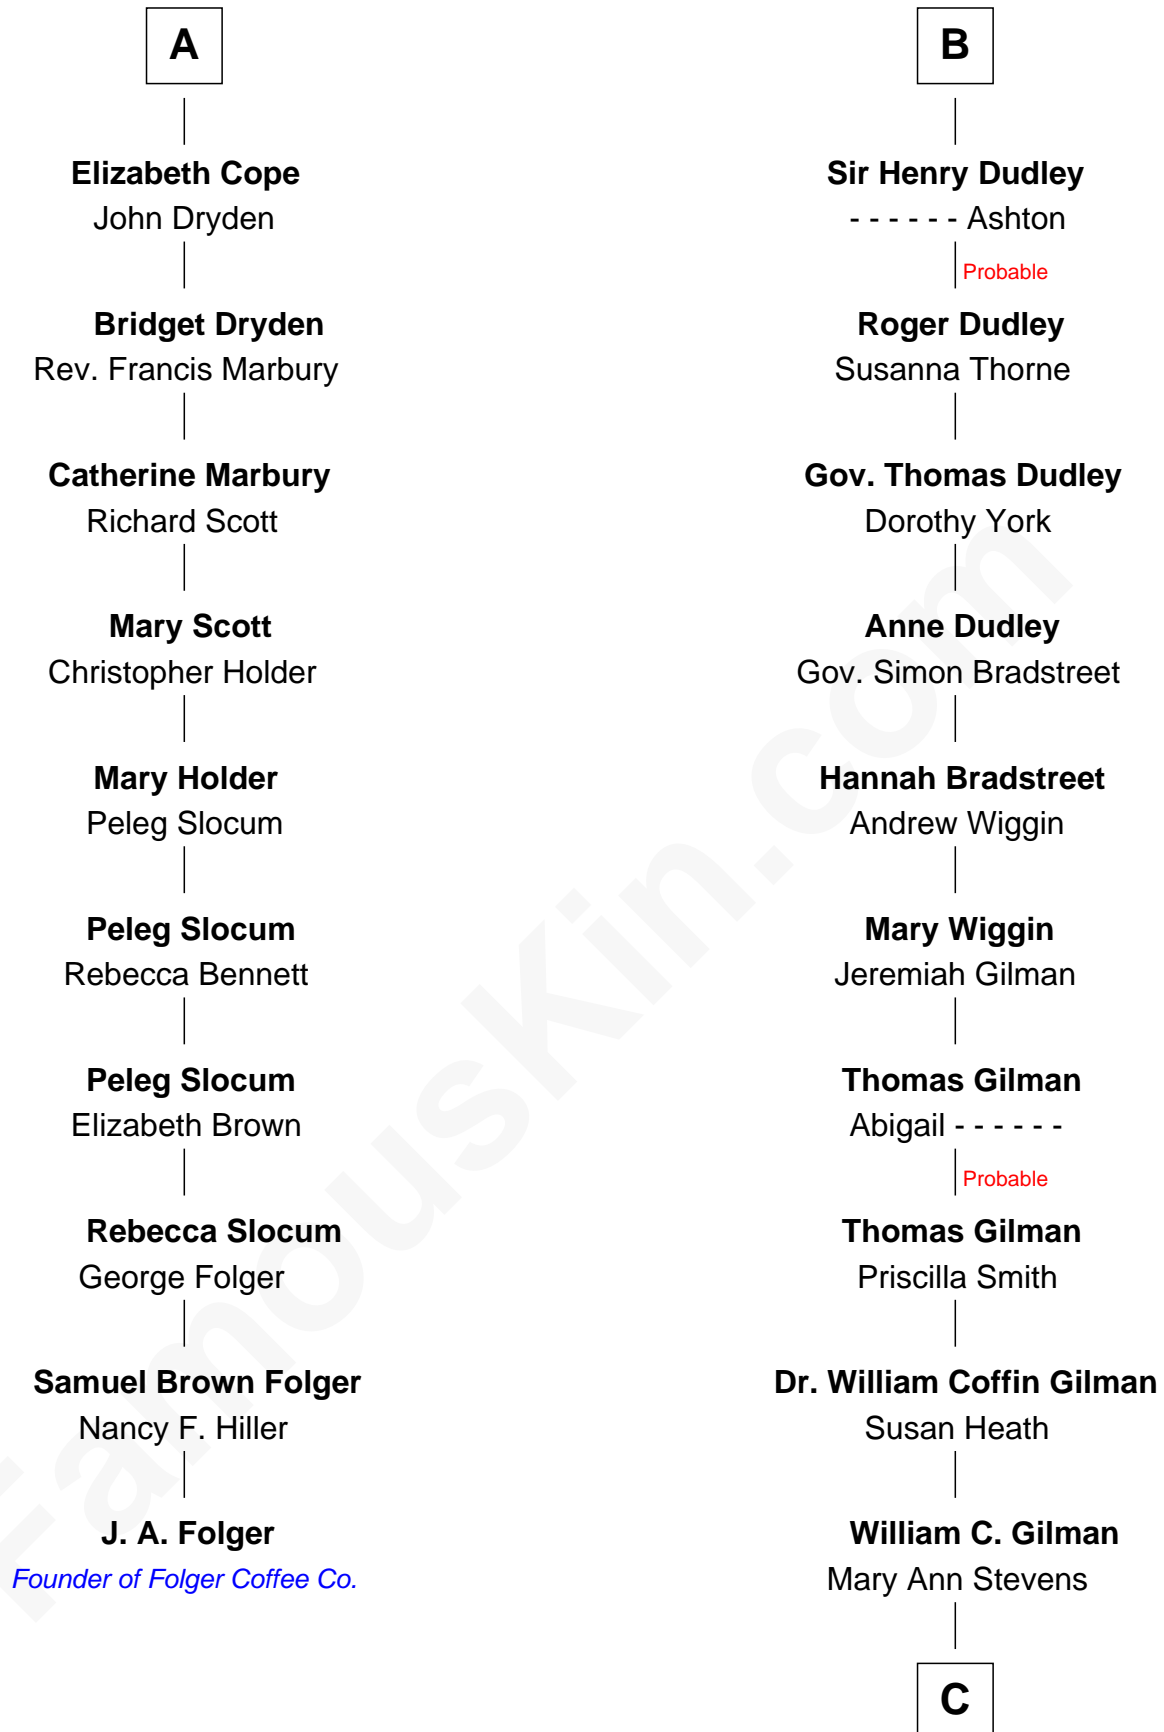

FamousKin.com Relationship Chart of

J. A. Folger

Founder of Folger Coffee Company

16th cousin 4 times removed of

George Hamilton

TV and Movie Actor

Ralph de Stafford

Margaret de Audley

Elizabeth de Stafford

John de Ferrers

Robert de Ferrers

Margaret Despencer

Phillippa Ferrers

Sir Thomas Greene

Elizabeth Greene

William Raleigh

Thomas de Ros

Margaret de Ros

Sir Reynold Grey

Margaret Grey

Sir William Bonville

William Bonville

Elizabeth Harington

William Bonville

Katherine Neville

Cecily Bonville

Thomas Grey

Cecily Grey

Sir John Sutton

B

C

George C. Gilman
Elizabeth Melissa Lane