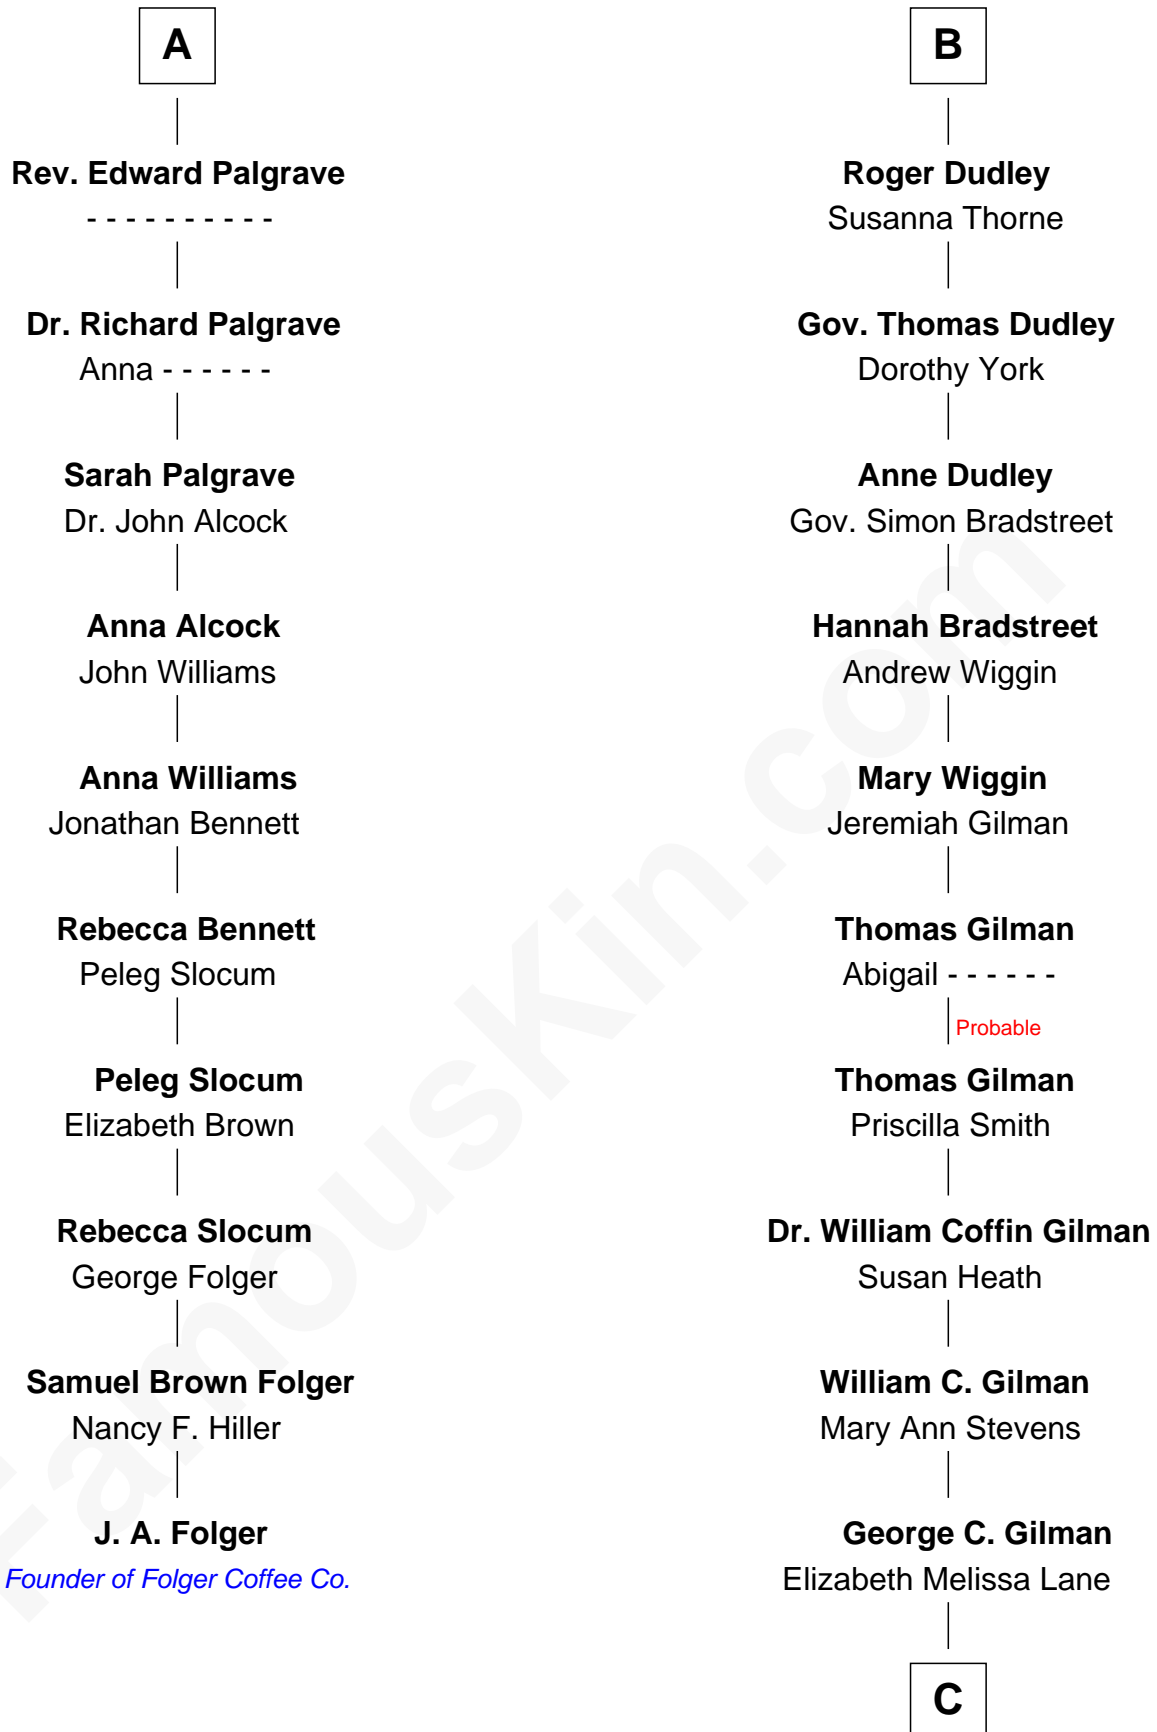

FamousKin.com Relationship Chart of

J. A. Folger

Founder of Folger Coffee Company

16th cousin 3 times removed of

George Hamilton

TV and Movie Actor

Richard Fitzalan
Eleanor Plantagenet

C

Lillian C. Gilman

Harry Fuller Hamilton

George William Hamilton

Anne Lucille Stevens

George Hamilton

TV and Movie Actor

FamousKin.com