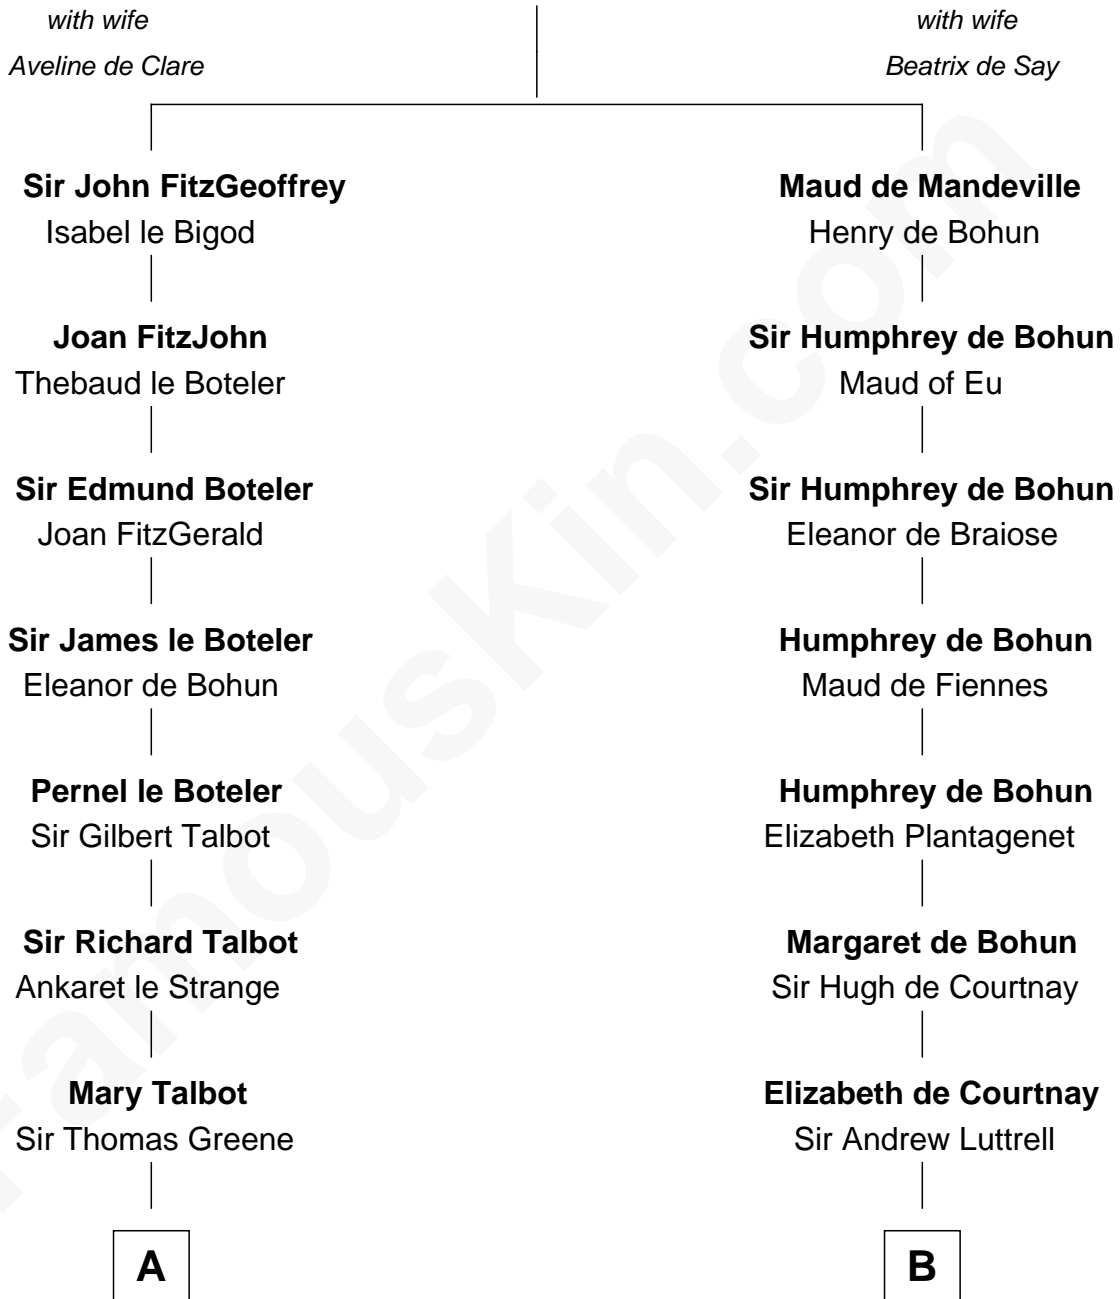

FamousKin.com Relationship Chart of

J. A. Folger

Founder of Folger Coffee Company

21st cousin of

Herman Melville

Author of Moby Dick

Sir Geoffrey FitzPiers

C