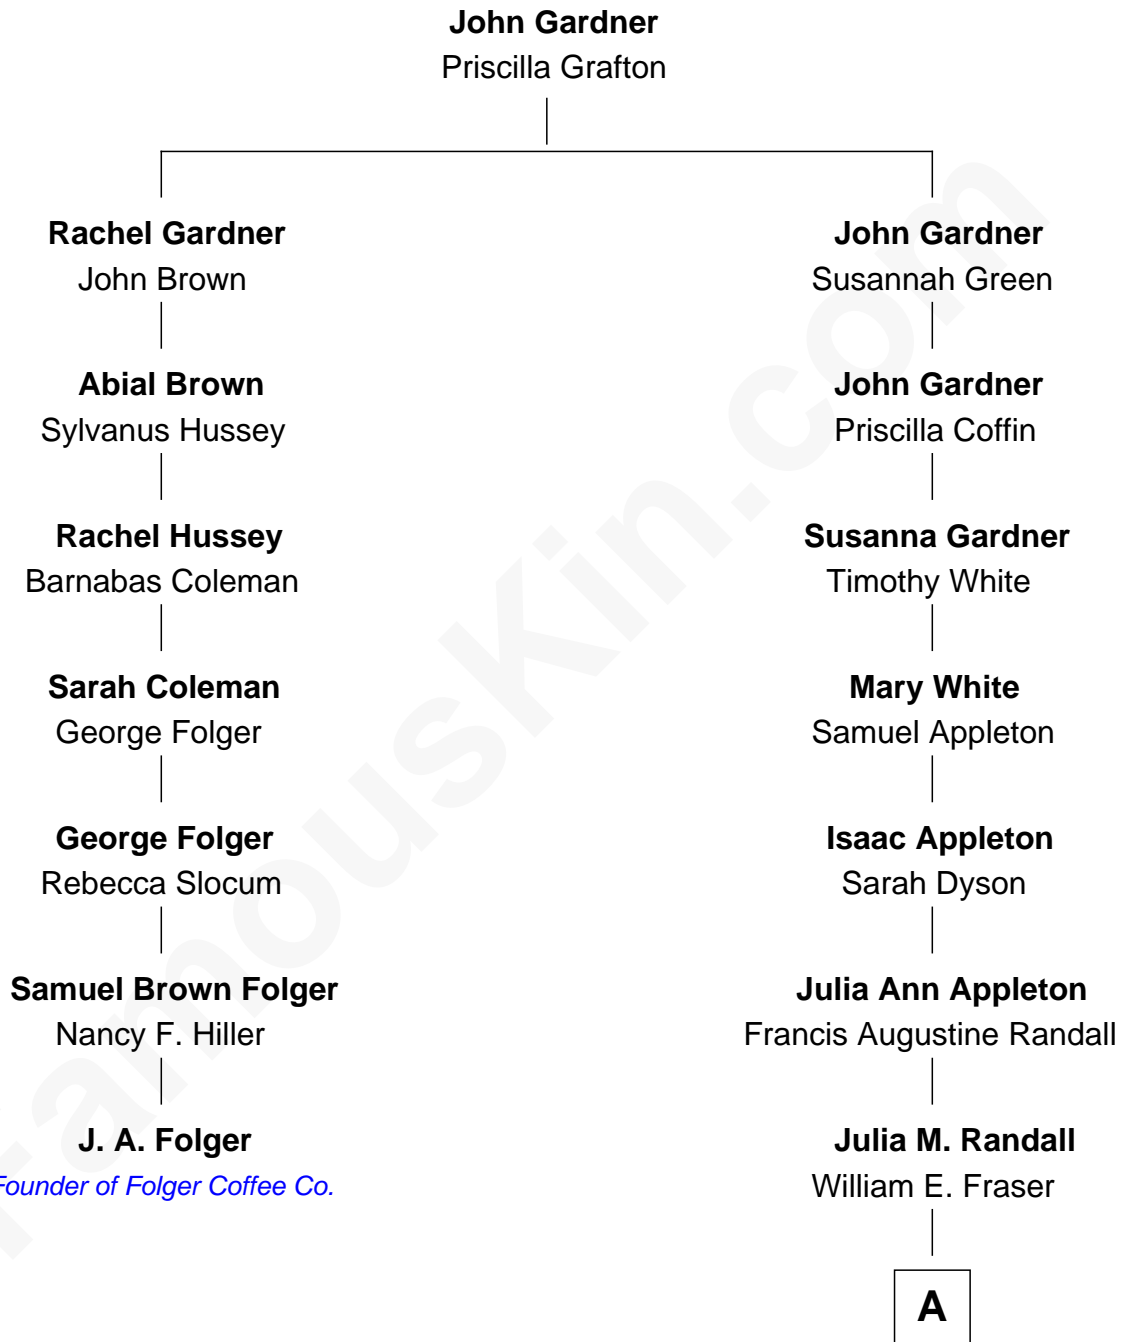

FamousKin.com Relationship Chart of

J. A. Folger

Founder of Folger Coffee Company

6th cousin 4 times removed of

James Spader

TV and Movie Actor

A

Edward Abbott Fraser

Myrtle H. Brown

James Randall Fraser

Elizabeth Higginson Bowditch

Jean Fraser

Stoddard Greenwood Spader

James Spader

TV and Movie Actor