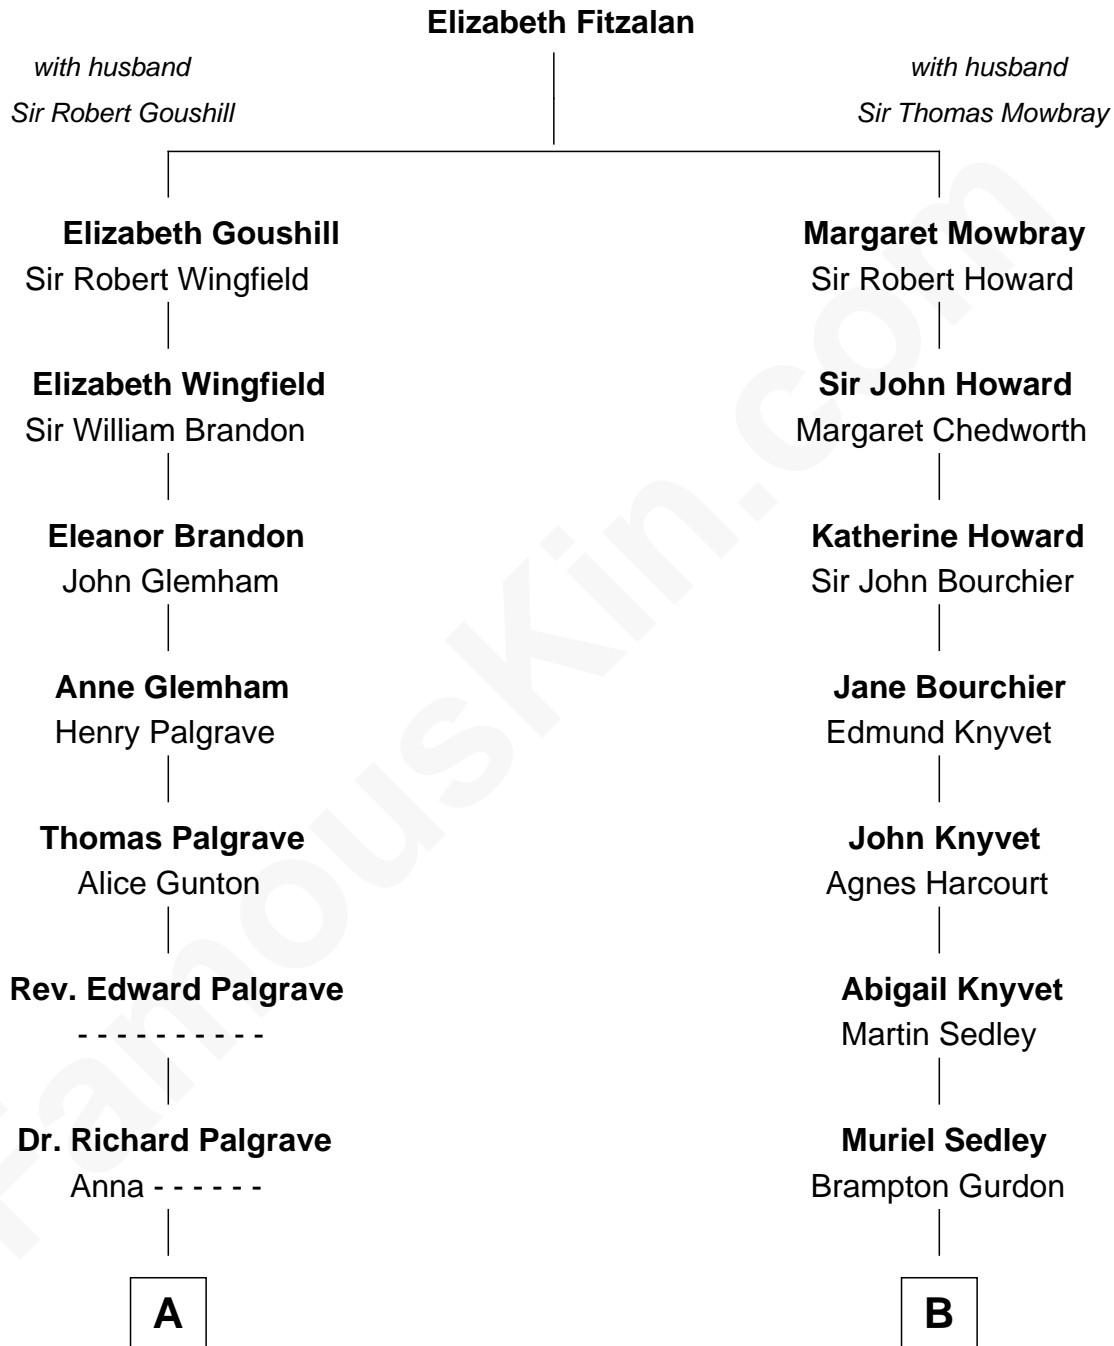

# FamousKin.com Relationship Chart of

**J. A. Folger**

*Founder of Folger Coffee Company*

**14th cousin 5 times removed of**

**Carly Fiorina**

*CEO of Hewlett-Packard*

C

**Cara Carleton Weber**

Harold Marvin Sneed

**Joseph Tyree Sneed**

Madelon Montross Juergens

**Carly Fiorina**

*CEO of Hewlett-Packard*

FamousKin.com