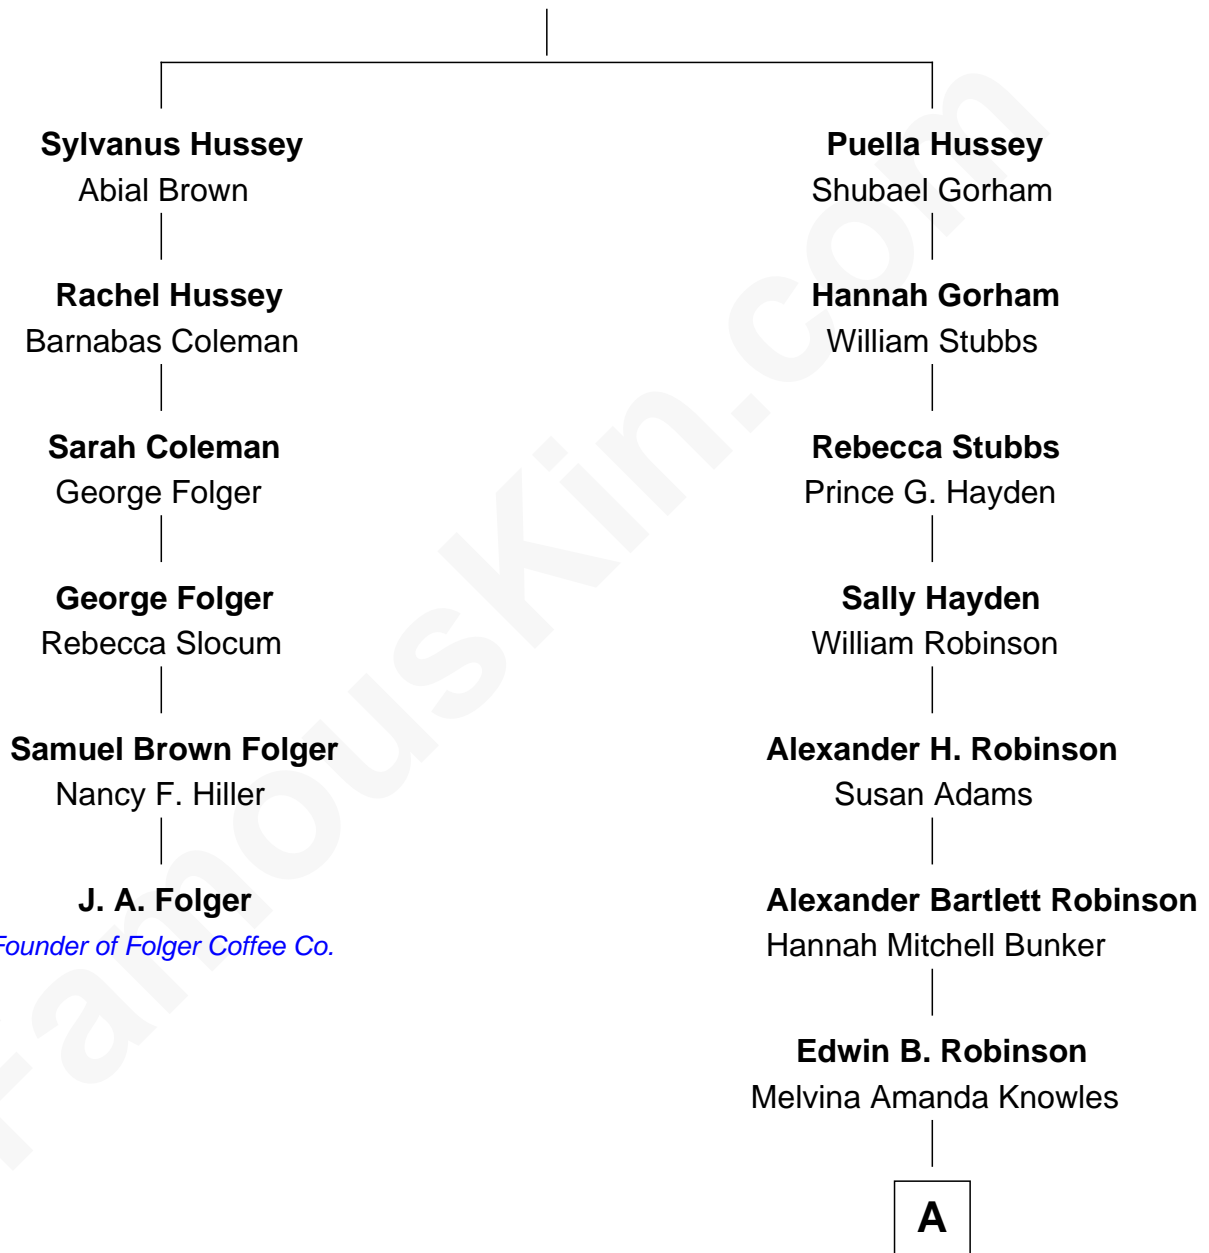

# FamousKin.com Relationship Chart of

**J. A. Folger**

*Founder of Folger Coffee Company*

5th cousin 4 times removed of

**John Lithgow**

*Stage, TV, and Movie Actor*

**Stephen Hussey**

Martha Bunker

A

|  
**Ina Berenice Robinson**  
Arthur Washington Lithgow

|  
**Arthur Washington Lithgow**  
Sarah Jane Price

|  
**John Lithgow**  
*Stage, TV, and Movie Actor*