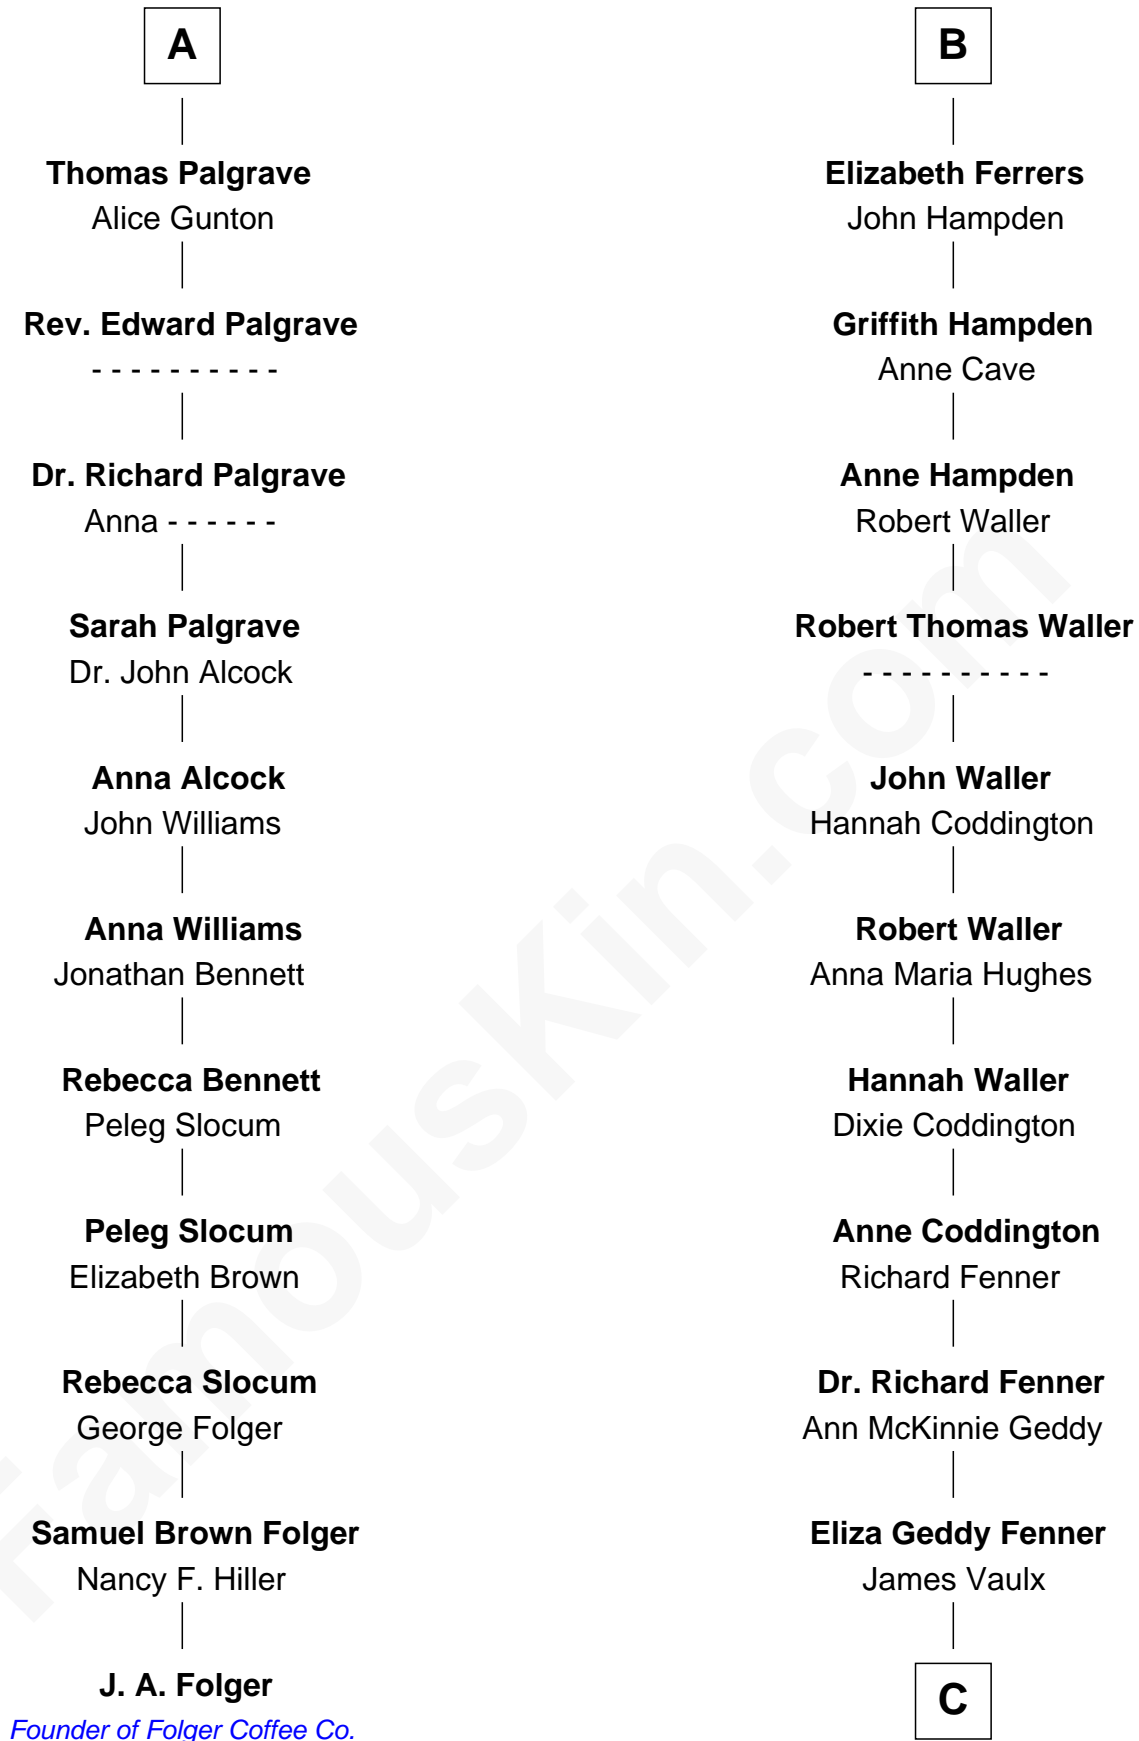

# FamousKin.com Relationship Chart of

**J. A. Folger**

*Founder of Folger Coffee Company*

17th cousin 3 times removed of

**John McCain**

*U.S. Senator from Arizona*

**Bartholomew de Badlesmere**

Margaret de Clare

**Elizabeth de Badlesmere**

Sir William de Bohun

**Elizabeth de Bohun**

Sir Richard Fitzalan

**Elizabeth Fitzalan**

Sir Robert Goushill

**Elizabeth Goushill**

Sir Robert Wingfield

Sir Thomas Ferrers

**Sir Henry Ferrers**

Margaret Heckstall

**Sir Edward Ferrers**

Constance Brome

**B**

**C**

**James Junius Vaulx**

Margaret Garside

**Katherine Davey Vaulx**

Adm. John Sidney McCain

**Adm. John Sidney McCain**

Roberta Wright

**John McCain**

*U.S. Senator from Arizona*

FamousKin.com