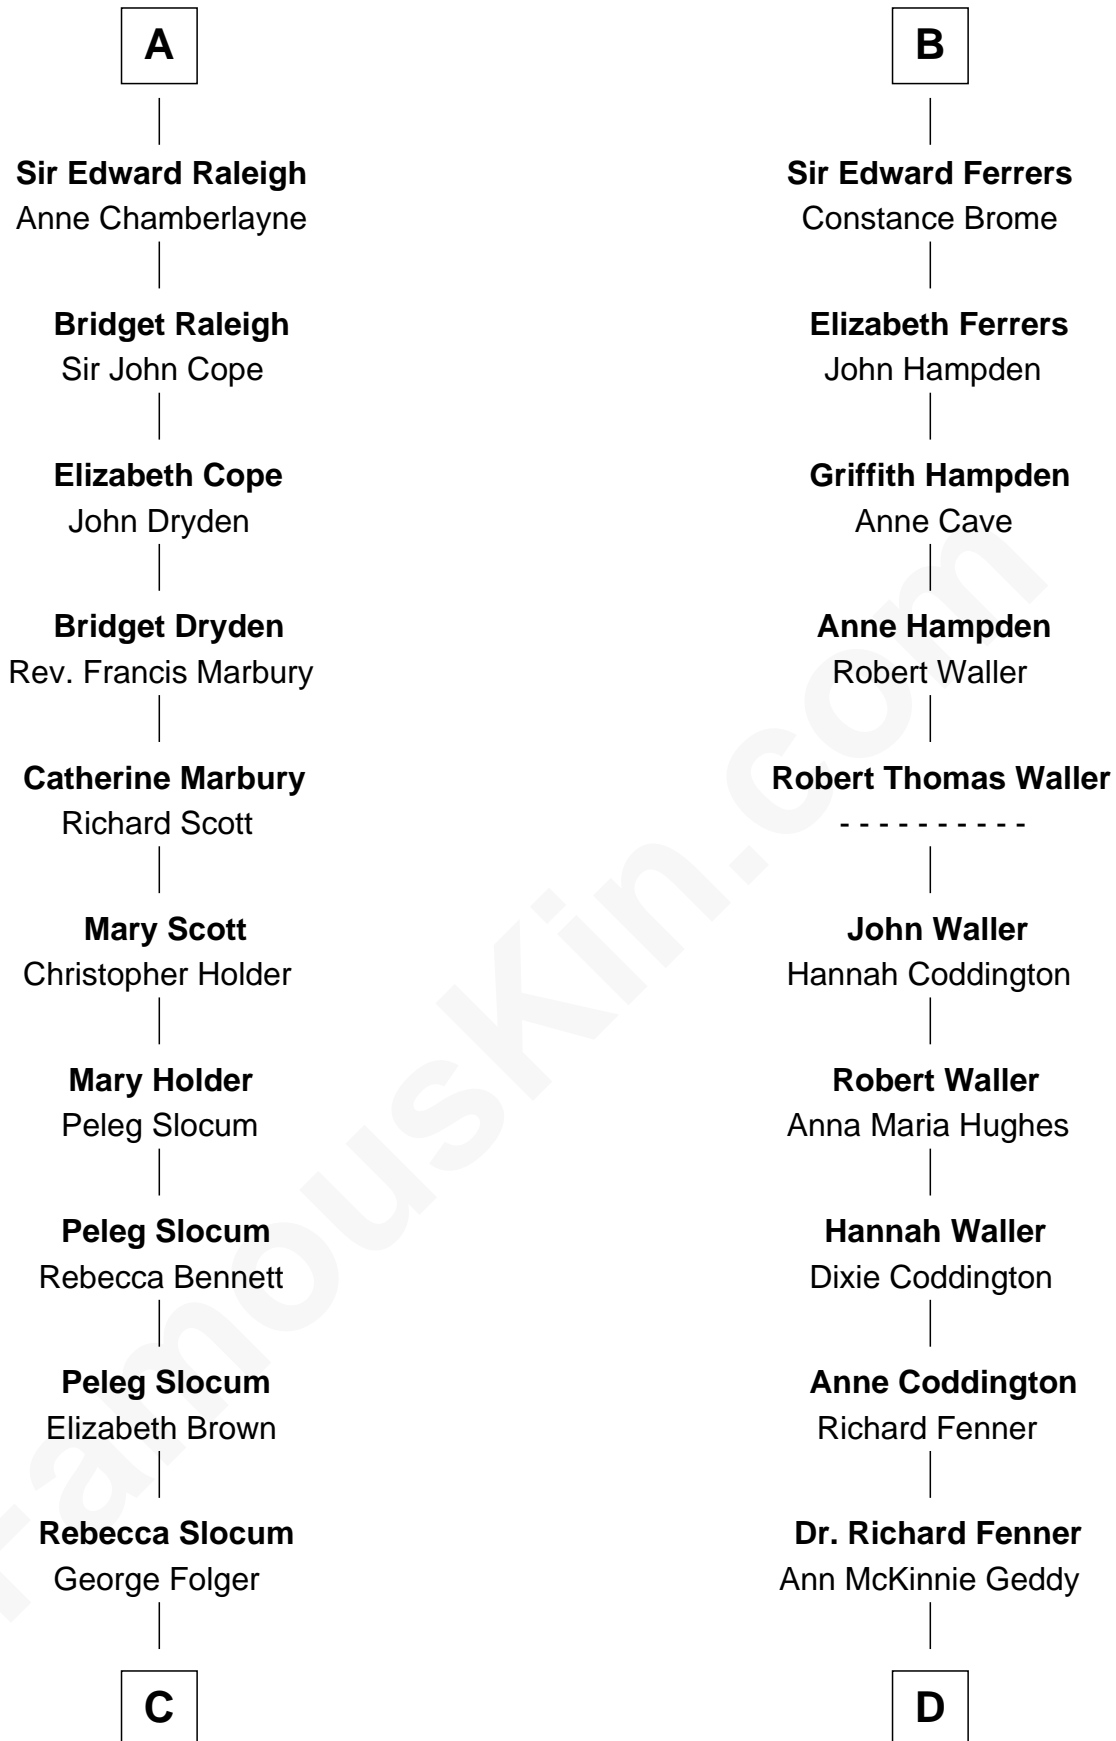

FamousKin.com

Relationship Chart of

J. A. Folger

Founder of Folger Coffee Company

18th cousin 3 times removed of

John McCain

U.S. Senator from Arizona

Sir Gilbert de Clare

Margaret Despencer

Phillippa Ferrers

Sir Thomas Greene

Elizabeth Greene

William Raleigh

Sir Edward Raleigh

Margaret Verney

A

Sir William Ferrers

Philippa Clifford

Sir Thomas Ferrers

Elizabeth Freville

Sir Henry Ferrers

Margaret Heckstall

B

C