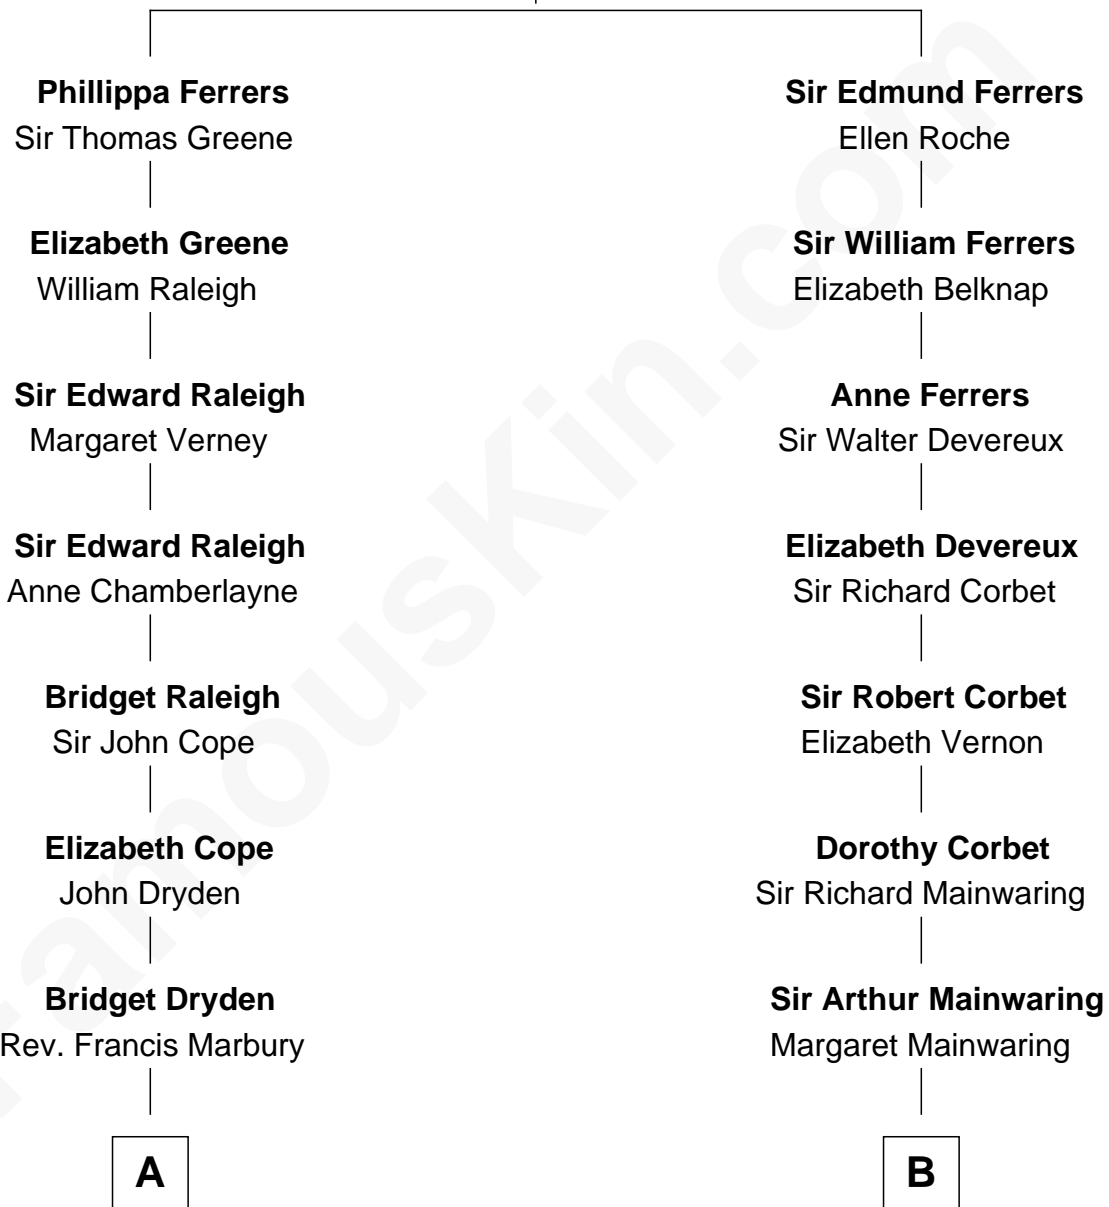

# FamousKin.com Relationship Chart of

**J. A. Folger**

*Founder of Folger Coffee Company*

14th cousin 5 times removed of

**Illeana Douglas**

*TV and Movie Actress*

**Robert de Ferrers**  
Margaret Despencer

C

**Melvyn Edouard Hesselberg**

Rosalind Hightower

**Gregory Hesselberg**

Joan Georgescu

**Illeana Douglas**

*TV and Movie Actress*

FamousKin.com