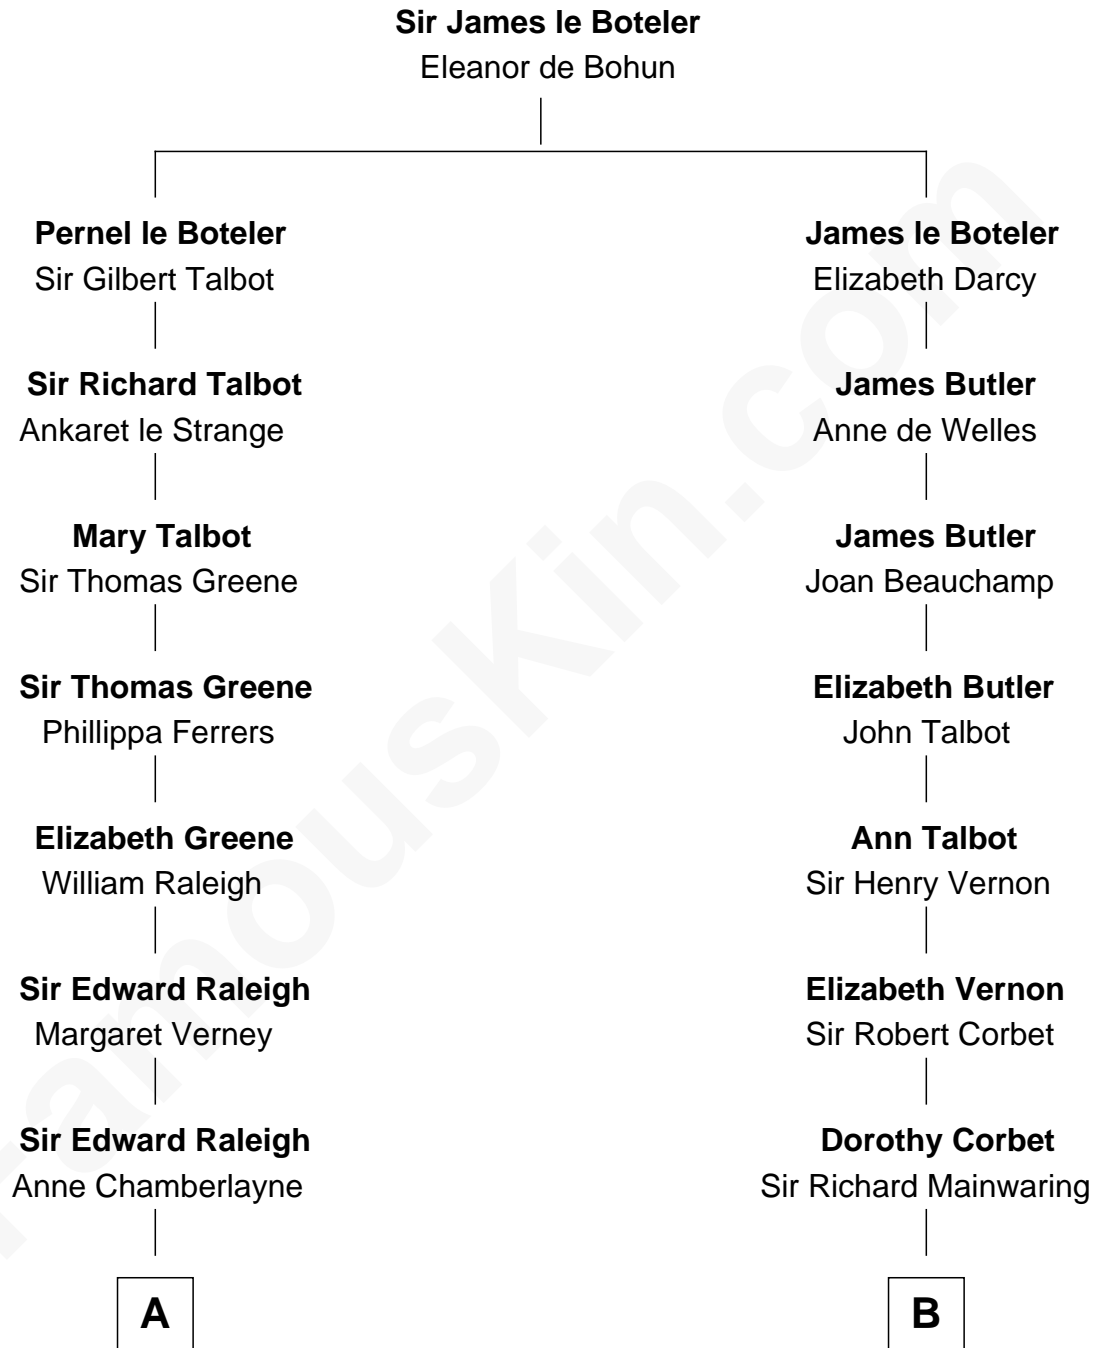

FamousKin.com Relationship Chart of

J. A. Folger

Founder of Folger Coffee Company

17th cousin 3 times removed of

Illeana Douglas

TV and Movie Actress

C

Lena Priscilla Shackelford
Edouard Gregory Hesselberg

Melvyn Edouard Hesselberg
Rosalind Hightower

Gregory Hesselberg
Joan Georgescu

Illeana Douglas
TV and Movie Actress