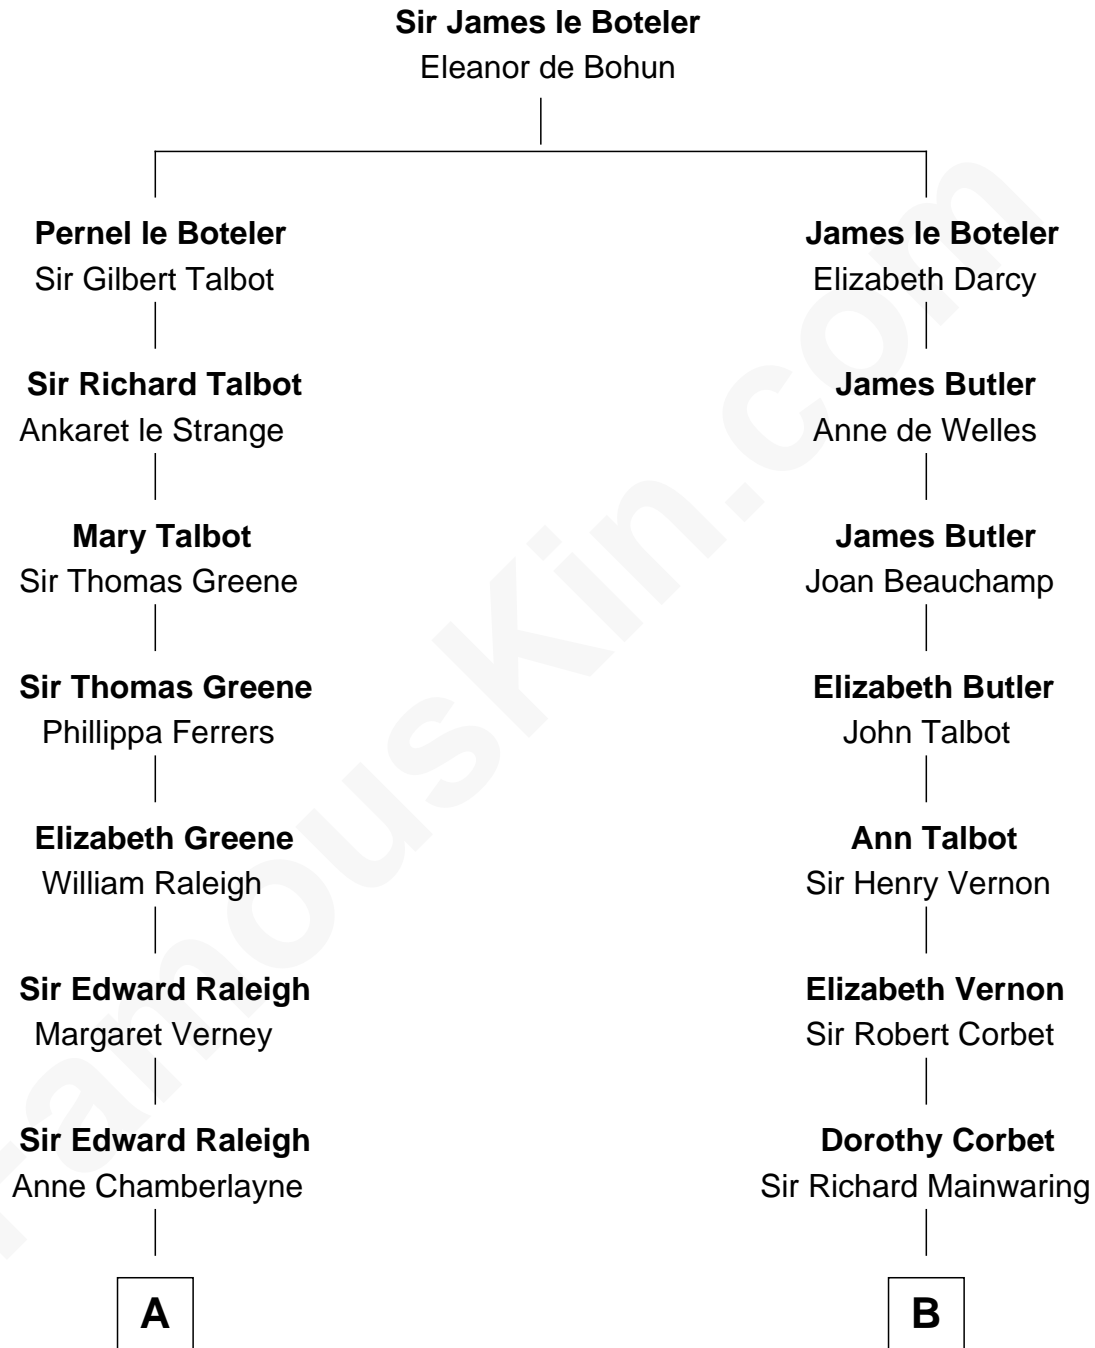

# FamousKin.com Relationship Chart of

**J. A. Folger**

*Founder of Folger Coffee Company*

17th cousin 1 time removed of

**Melvyn Douglas**

*Movie Actor*

**C**

**Lena Priscilla Shackelford**  
Edouard Gregory Hesselberg

**Melvyn Douglas**  
*Movie Actor*

FamousKin.com