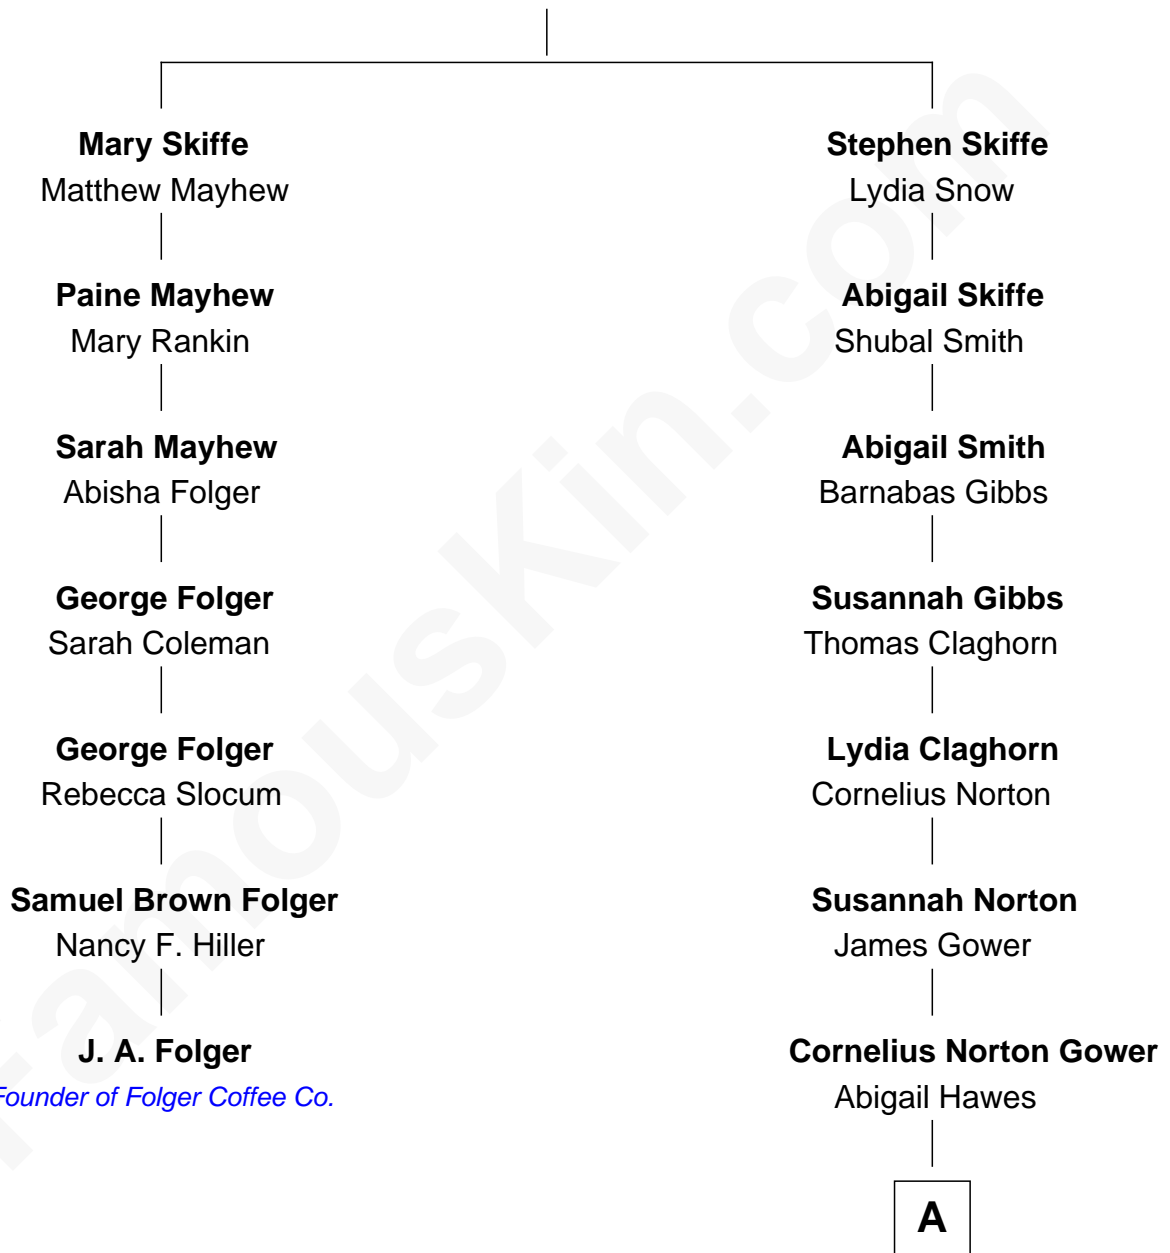

FamousKin.com Relationship Chart of

J. A. Folger

Founder of Folger Coffee Company

6th cousin 5 times removed of

Sarah Palin

9th Governor of Alaska

James Skeffe

Mary - - - - -

A

—
Arthur Collins Gower

Mary Schmolz

—
James Carl Gower

Cora Godfrey Strong

—
Helen Louise Gower

Clement James Sheeran

—
Sarah Sheeran

Charles Richard Heath

—
Sarah Palin

9th Governor of Alaska

FamousKin.com