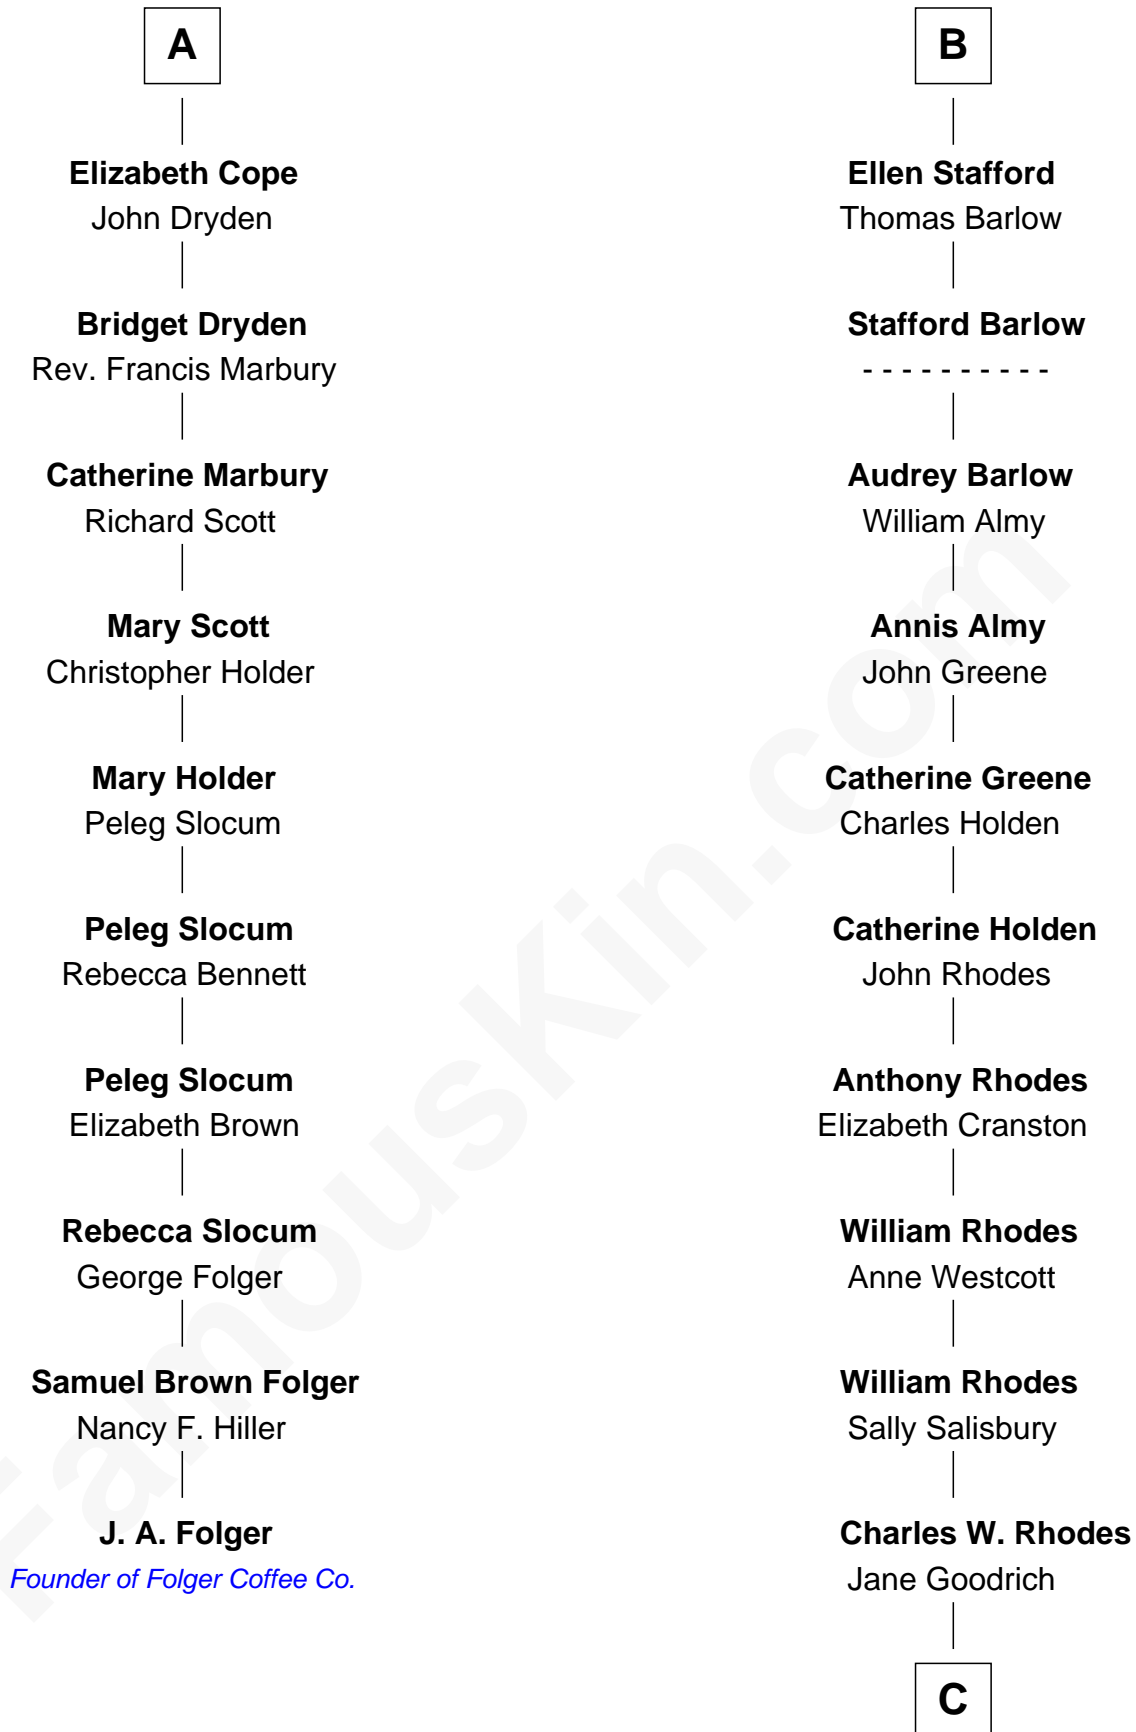

FamousKin.com Relationship Chart of

J. A. Folger

Founder of Folger Coffee Company

16th cousin 5 times removed of

Sarah Palin

9th Governor of Alaska

C

Alma Miranda Rhodes

James W. Heath

Charles R. Heath

Alice Adeline Oriel

Charles Francis Heath

Nellie Marie Brandt

Charles Richard Heath

Sarah Sheeran

Sarah Palin

9th Governor of Alaska

FamousKin.com