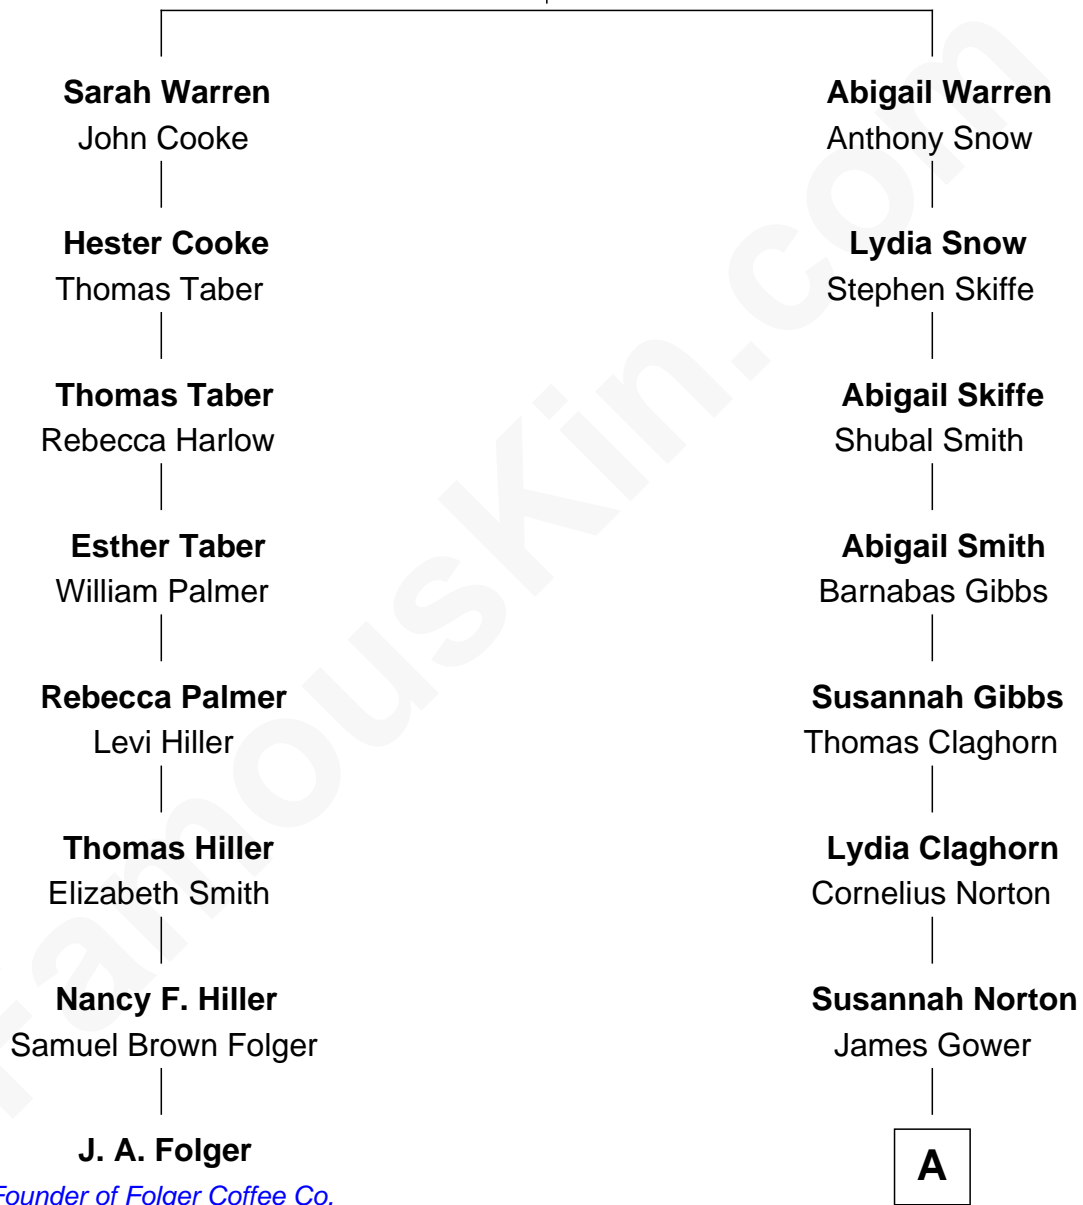

# FamousKin.com Relationship Chart of

**J. A. Folger**

*Founder of Folger Coffee Company*

7th cousin 5 times removed of

**Sarah Palin**

*9th Governor of Alaska*

**Richard Warren**  
Elizabeth Walker

**A**

—  
**Cornelius Norton Gower**

Abigail Hawes

—  
**Arthur Collins Gower**

Mary Schmolz

—  
**James Carl Gower**

Cora Godfrey Strong

—  
**Helen Louise Gower**

Clement James Sheeran

—  
**Sarah Sheeran**

Charles Richard Heath

—  
**Sarah Palin**

*9th Governor of Alaska*

FamousKin.com