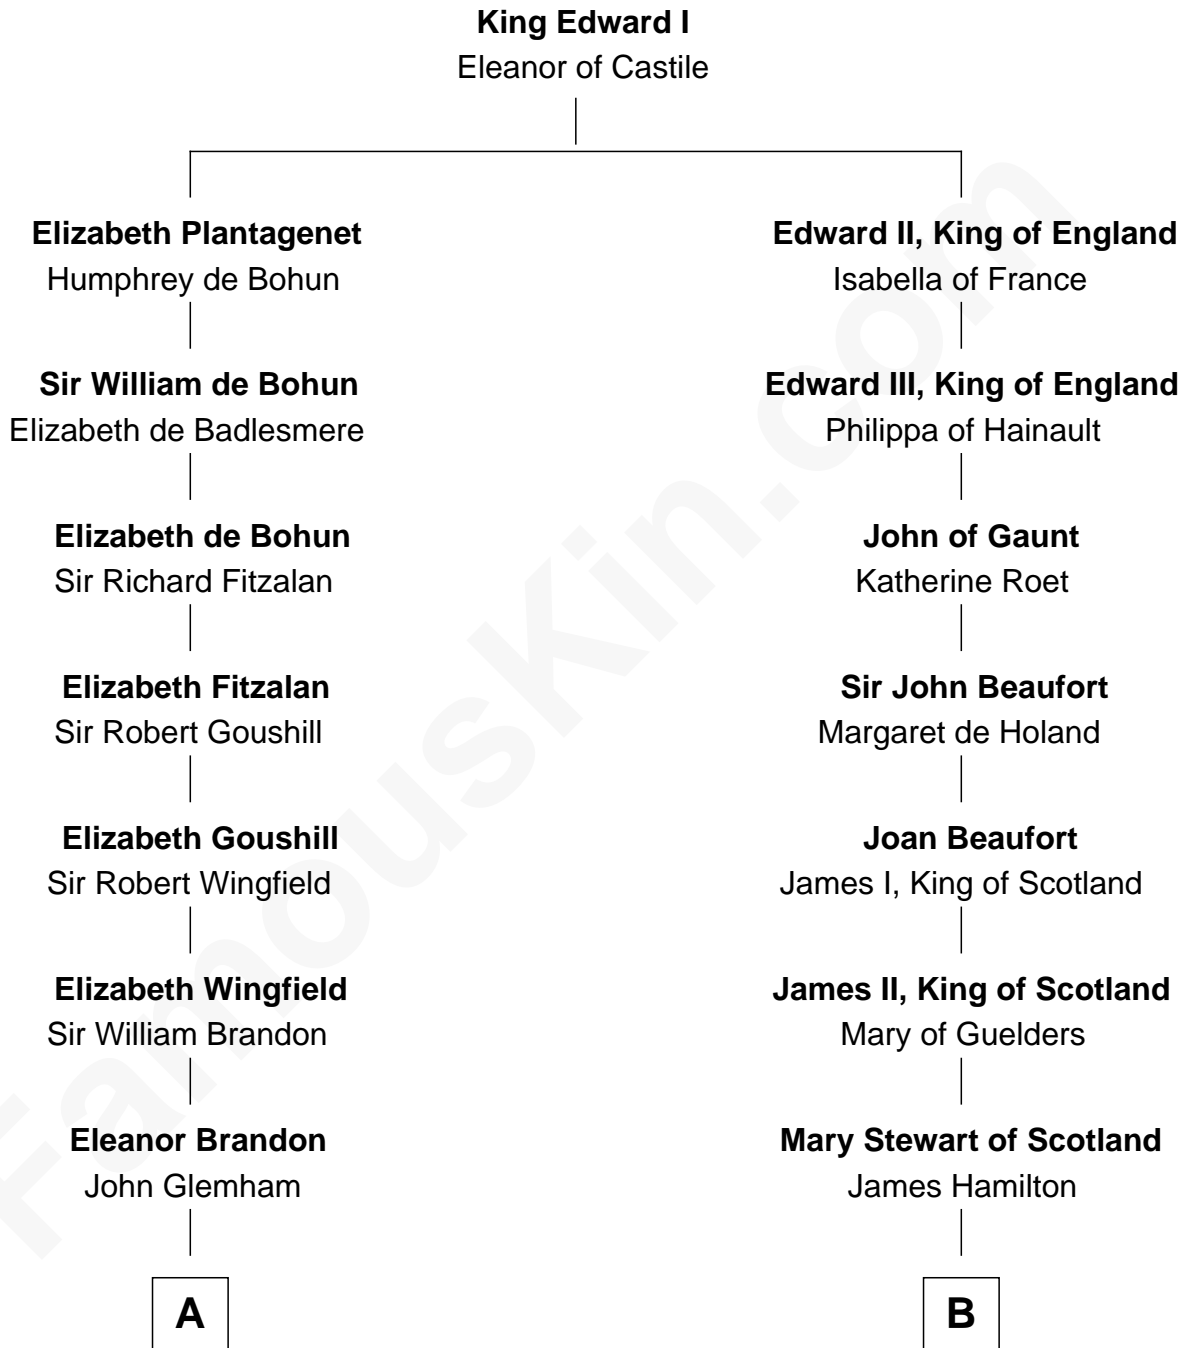

FamousKin.com Relationship Chart of

J. A. Folger

Founder of Folger Coffee Company

17th cousin 1 time removed of

Alexander Hamilton

1st U.S. Secretary of the Treasury

C

—
Samuel Brown Folger

Nancy F. Hiller

—
J. A. Folger

Founder of Folger Coffee Co.

FamousKin.com