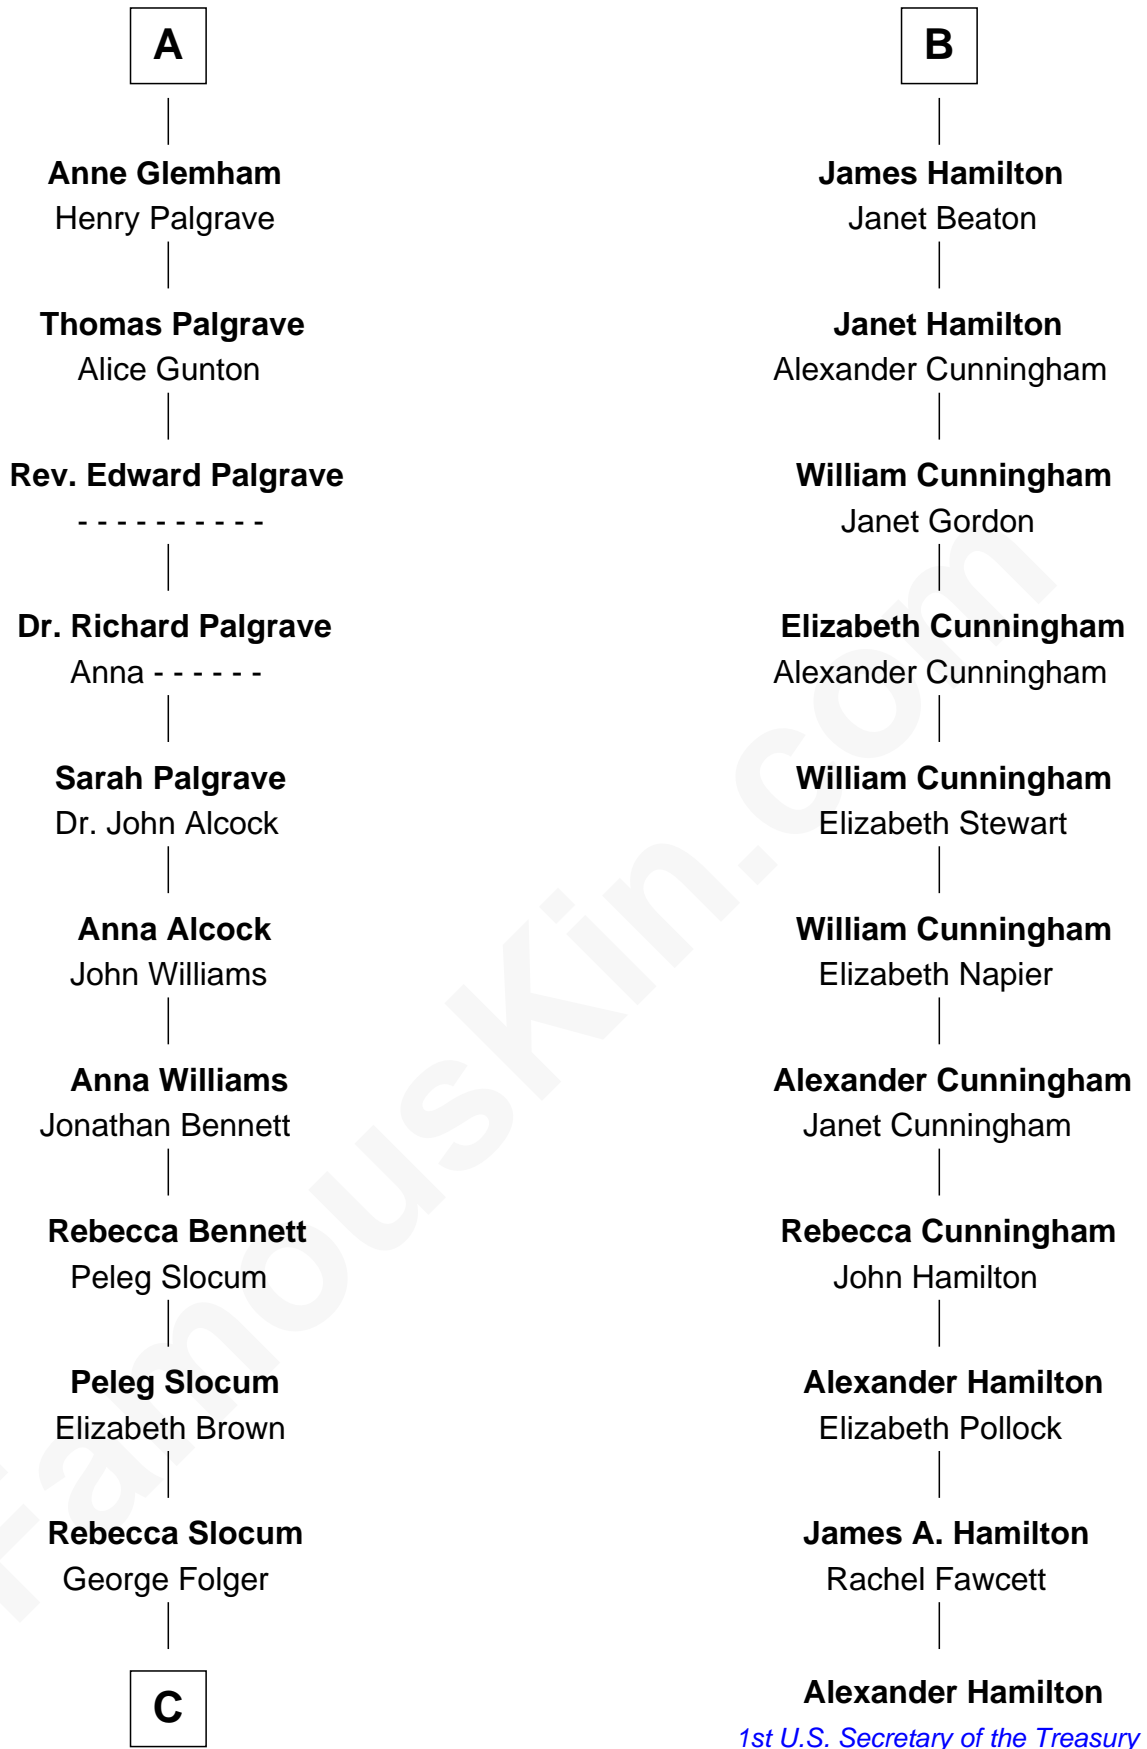

FamousKin.com Relationship Chart of

J. A. Folger

Founder of Folger Coffee Company

17th cousin 1 time removed of

Alexander Hamilton

1st U.S. Secretary of the Treasury

C

—
Samuel Brown Folger

Nancy F. Hiller

—
J. A. Folger

Founder of Folger Coffee Co.

FamousKin.com