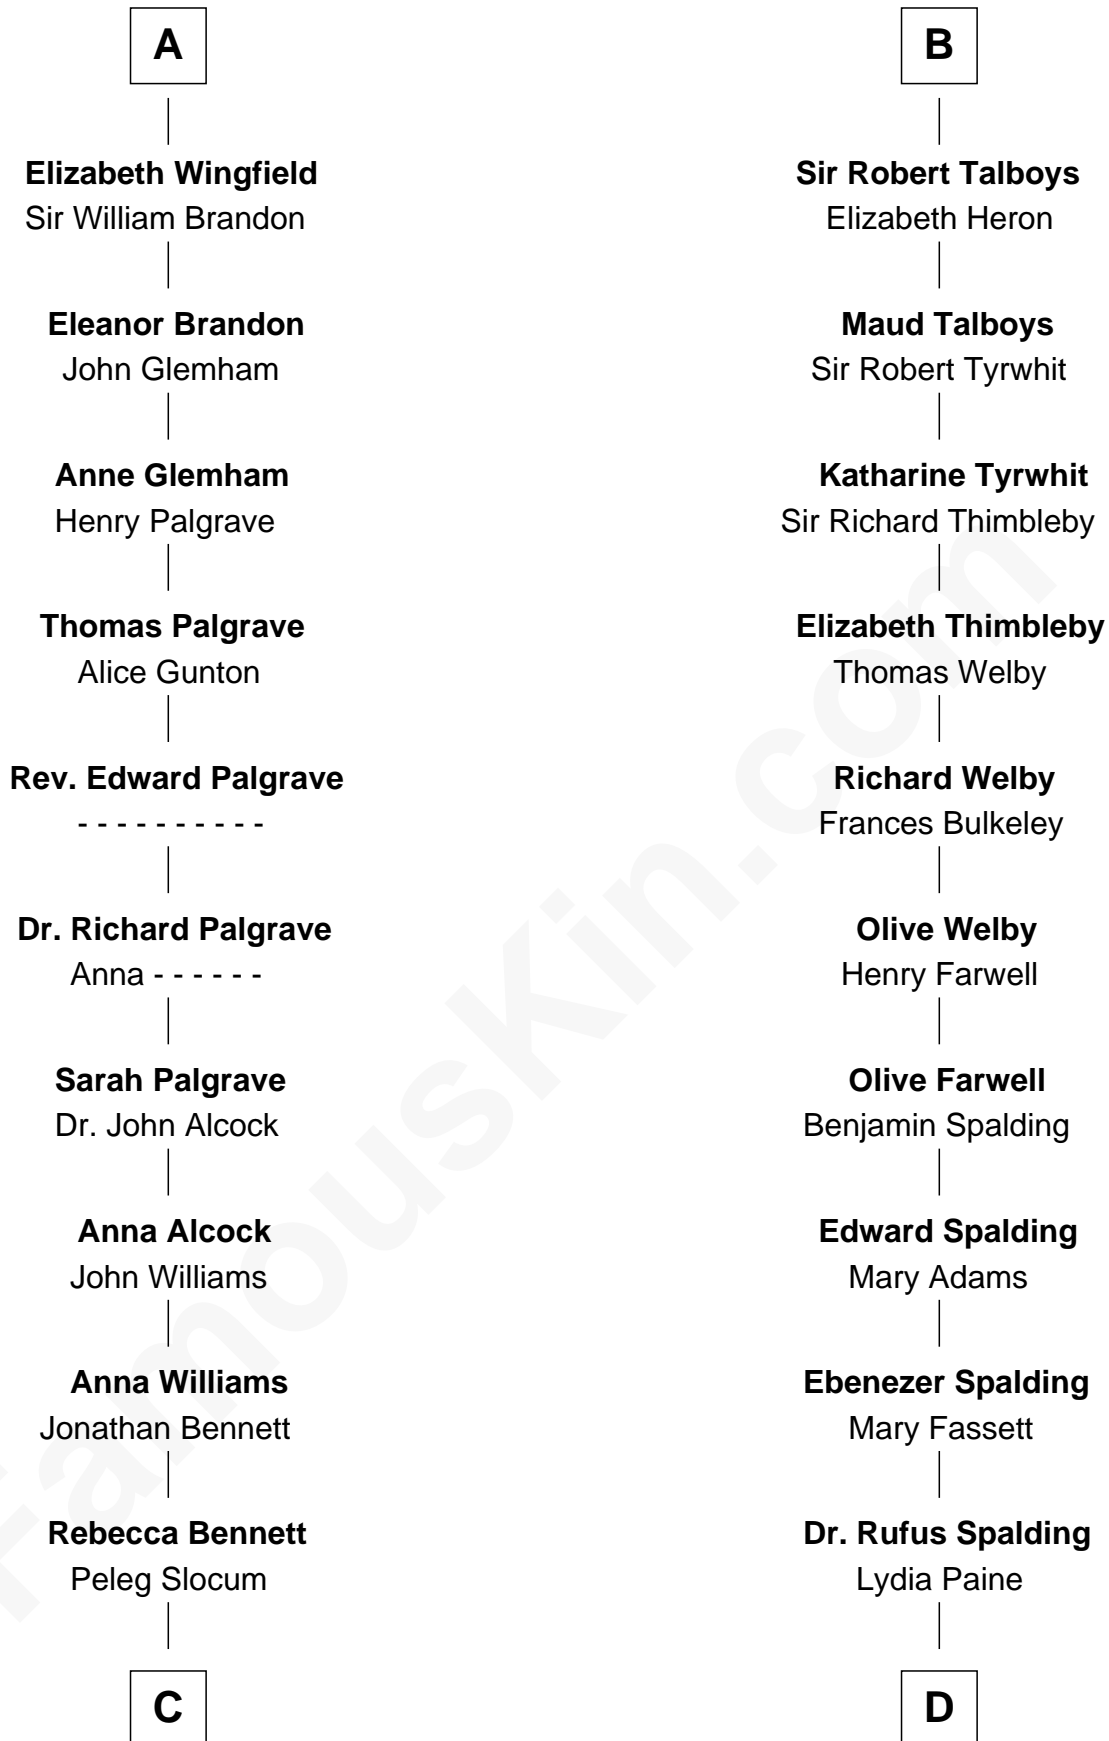

FamousKin.com Relationship Chart of

J. A. Folger

Founder of Folger Coffee Company

19th cousin 1 time removed of

William Rufus Day

36th U.S. Secretary of State

Sir Humphrey de Bohun

Maud of Eu

Elizabeth de Bohun

Sir Richard Fitzalan

Elizabeth Fitzalan

Sir Robert Goushill

Elizabeth Goushill

Sir Robert Wingfield

A

Eleanor de Bohun

Sir John de Verdun

Maud de Verdun

Sir John de Grey

Sir Roger de Grey

Elizabeth de Hastings

Sir Reynold de Grey

Eleanor le Strange

Sir Reynold Grey

Margaret de Ros

Margaret Grey

Sir William Bonville

Elizabeth Bonville

William Talboys

B

C

Peleg Slocum
Elizabeth Brown