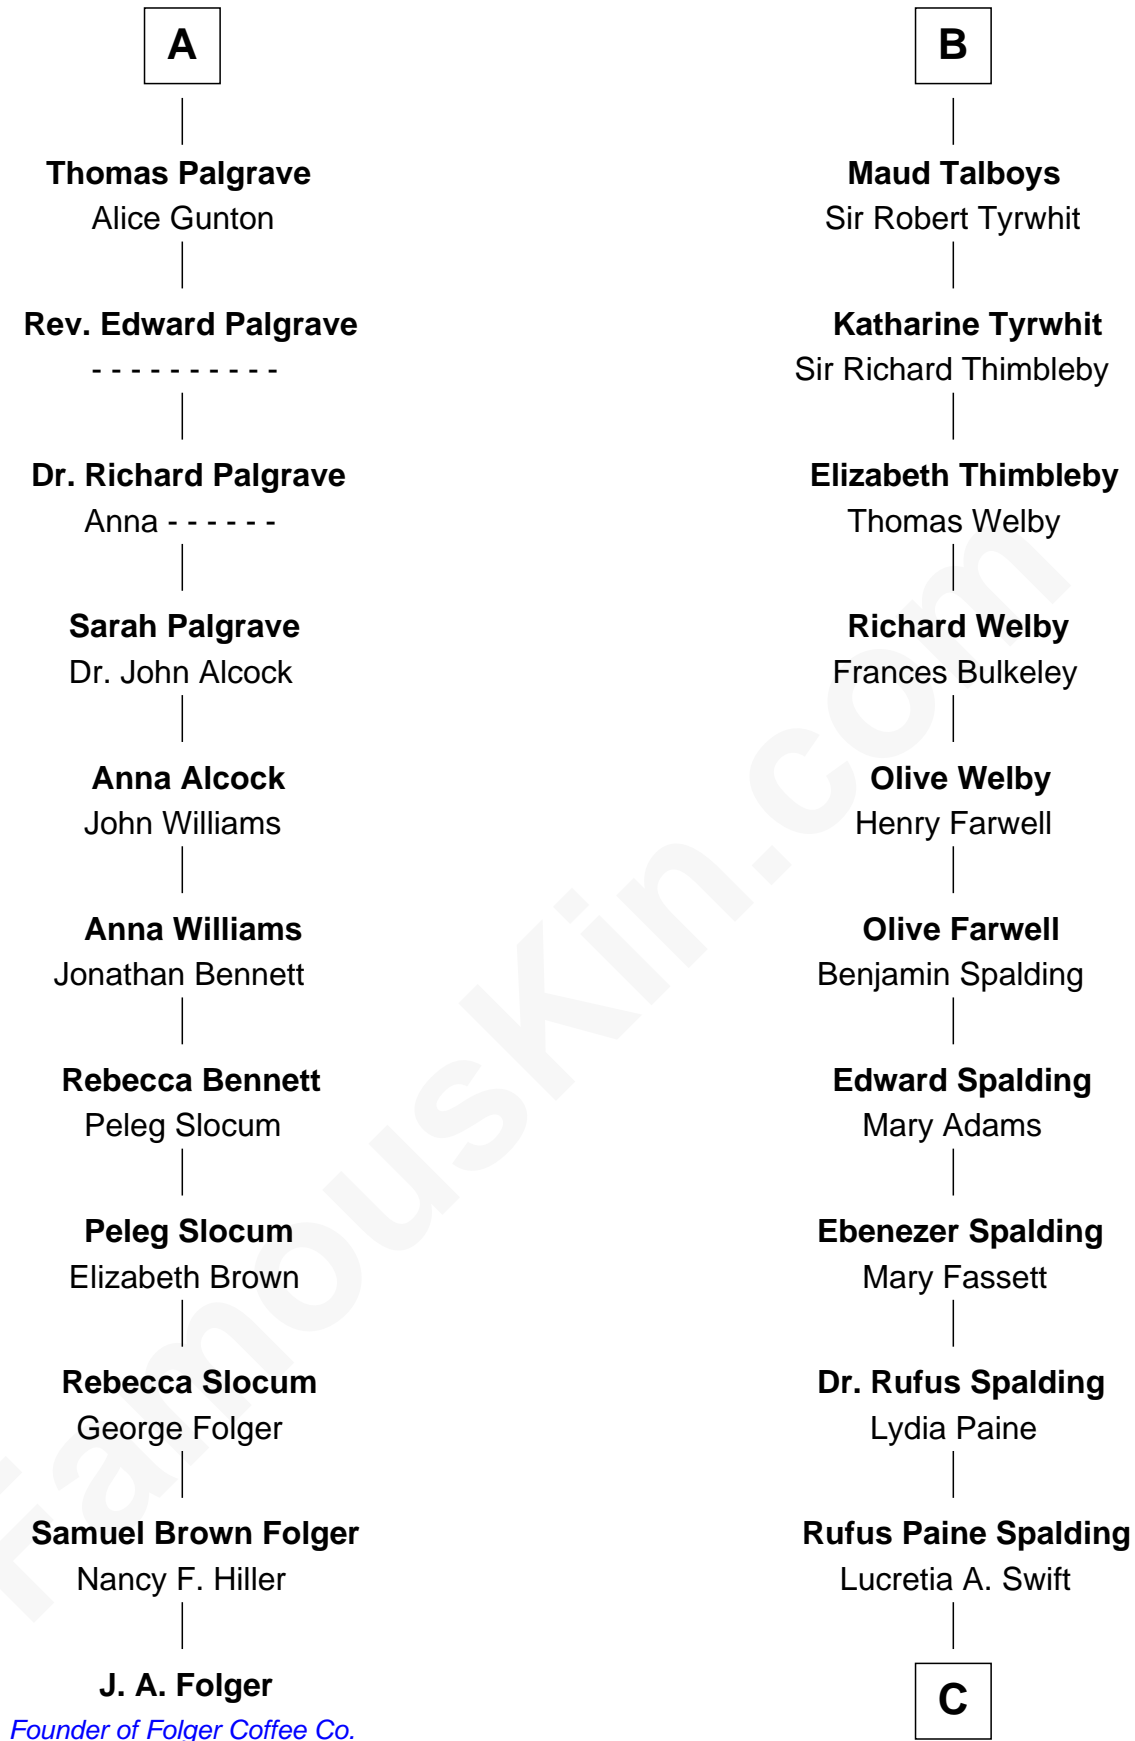

FamousKin.com

Relationship Chart of

J. A. Folger

Founder of Folger Coffee Company

17th cousin 1 time removed of

William Rufus Day

36th U.S. Secretary of State

Henry Plantagenet
Maud de Chaworth

Eleanor Plantagenet

Richard Fitzalan

Sir Richard Fitzalan

Elizabeth de Bohun

Elizabeth Fitzalan

Sir Robert Goushill

Elizabeth Goushill

Sir Robert Wingfield

John de Mowbray

John de Mowbray

Elizabeth de Segrave

Joan de Mowbray

Sir Thomas Grey

Maud Grey

Sir Robert Ogle

Anne Ogle

Sir William Heron

Elizabeth Heron

Sir John Heron

Elizabeth Heron

Sir Robert Talboys

B

C

Emily Swift Spalding
Luther Day