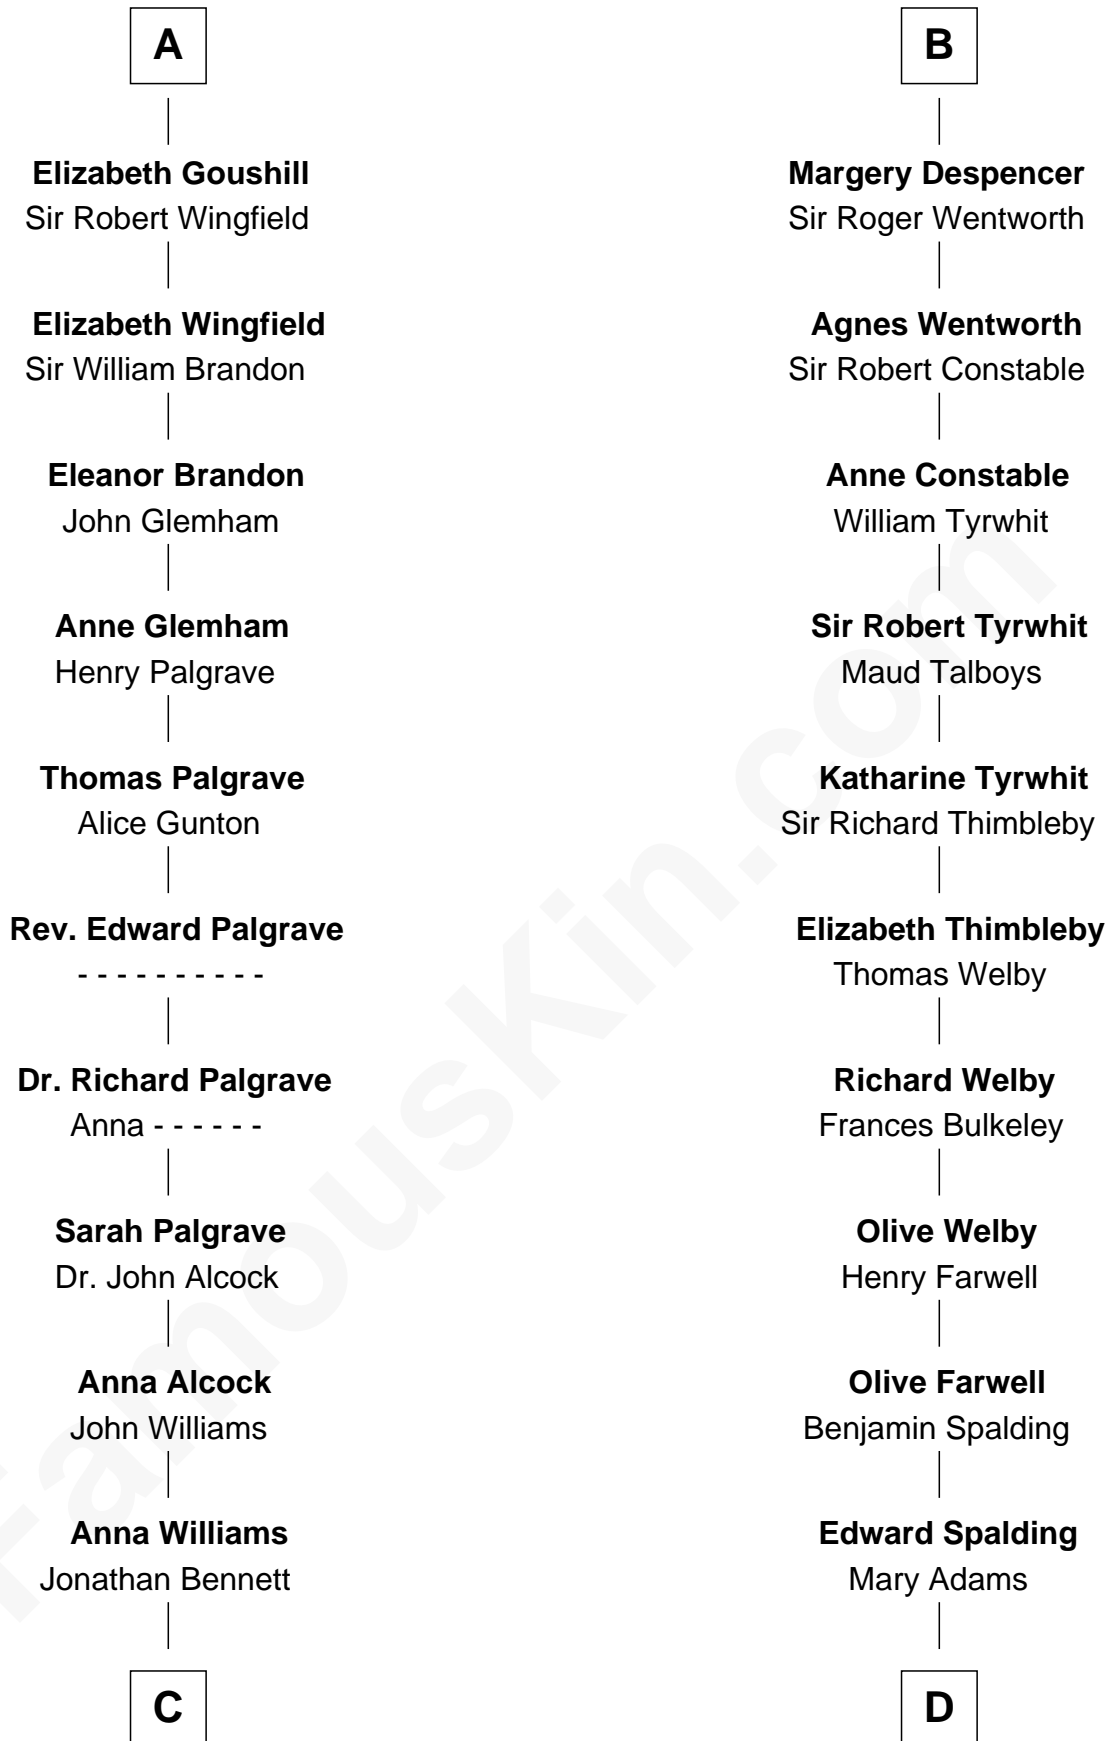

FamousKin.com Relationship Chart of

J. A. Folger

Founder of Folger Coffee Company

21st cousin of

William Rufus Day

36th U.S. Secretary of State

Reginald de Braiose

C

Rebecca Bennett

Peleg Slocum

Peleg Slocum

Elizabeth Brown

Rebecca Slocum

George Folger

Samuel Brown Folger

Nancy F. Hiller