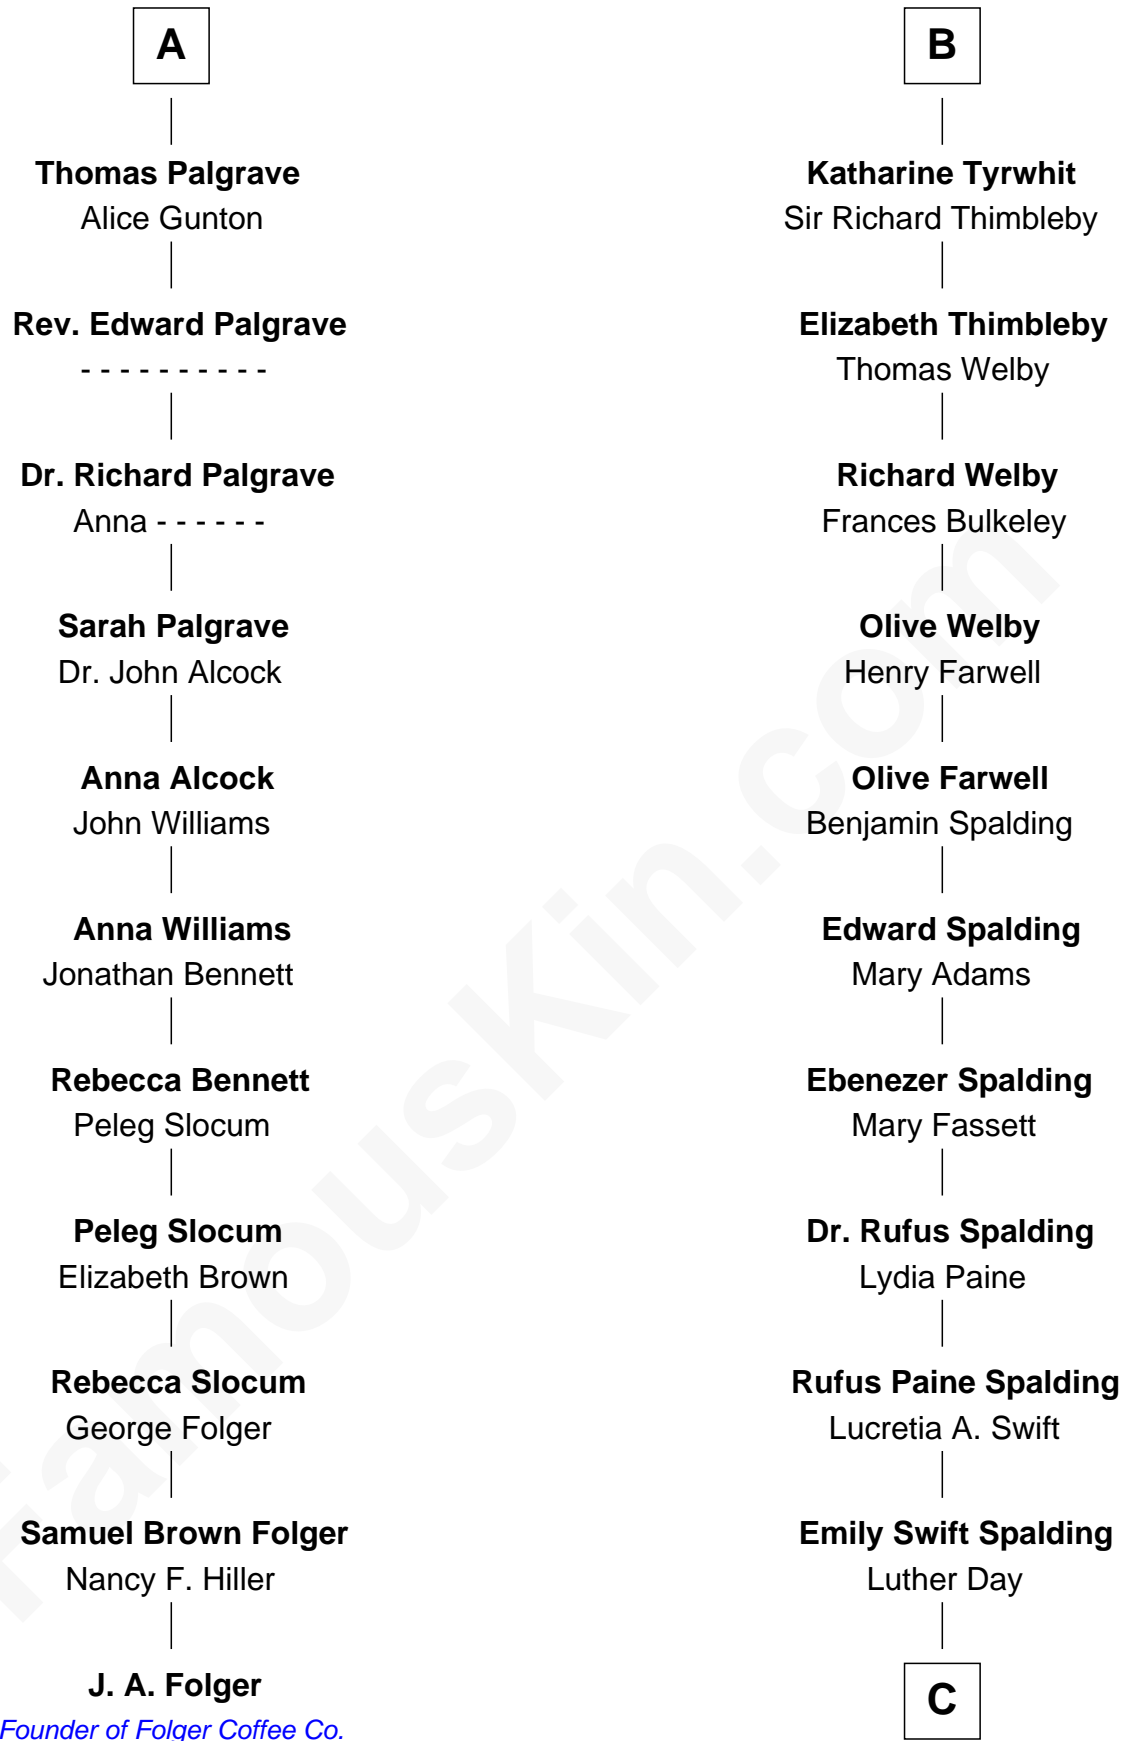

FamousKin.com

Relationship Chart of

J. A. Folger

Founder of Folger Coffee Company

17th cousin 4 times removed of

Anna Gunn

TV and Movie Actress

Bartholomew de Badlesmere

Margaret de Clare

Elizabeth de Badlesmere

Sir William de Bohun

Elizabeth de Bohun

Sir Richard Fitzalan

Elizabeth Fitzalan

Sir Robert Goushill

Elizabeth Goushill

Margaret de Badlesmere

Sir John de Tivetot

Sir Robert de Tivetot

Margaret Deincourt

Elizabeth de Tivetot

Sir Philip le Despencer

Margery Despencer

Sir Roger Wentworth

Agnes Wentworth

Sir Robert Constable

Anne Constable

William Tyrwhit

Sir Robert Tyrwhit

Maud Talboys

B

C