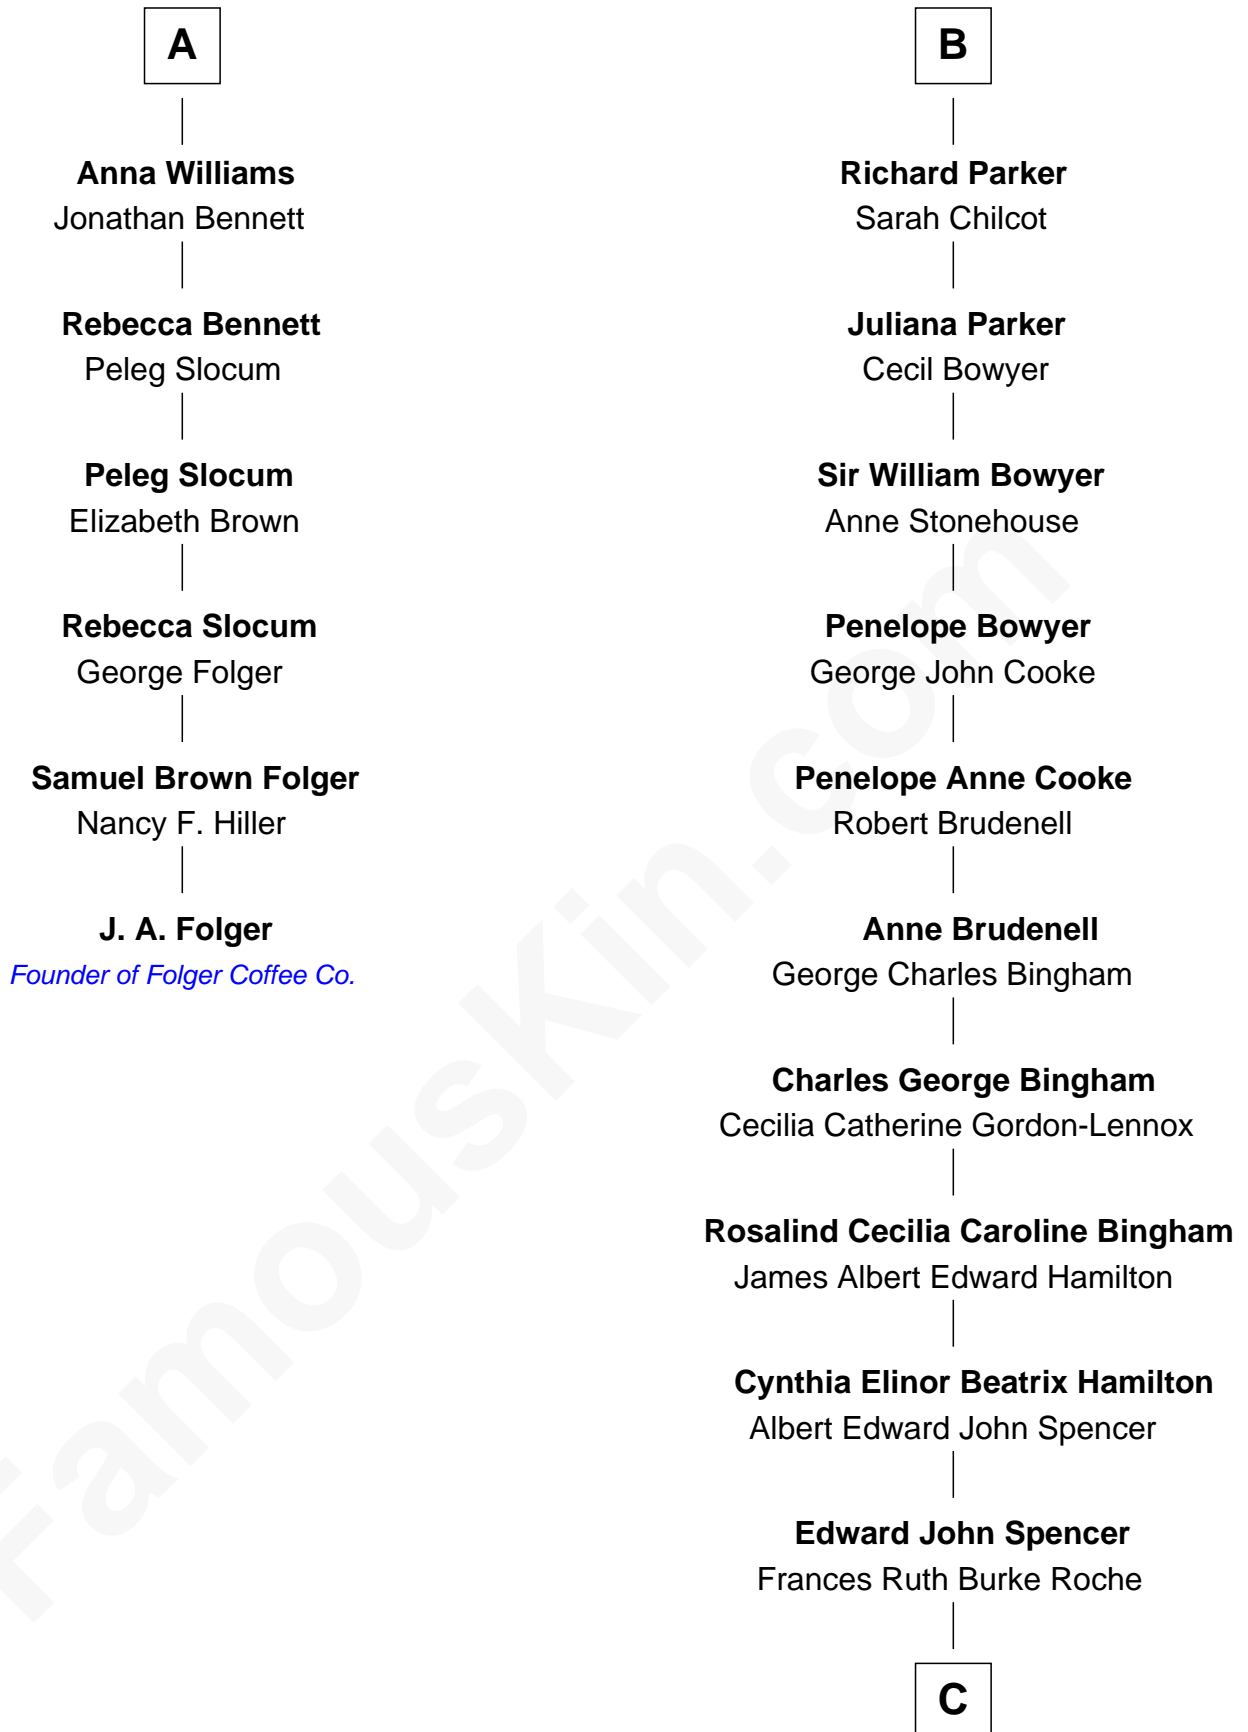

FamousKin.com Relationship Chart of

J. A. Folger

Founder of Folger Coffee Company

12th cousin 6 times removed of

Prince Harry

Duke of Sussex

Sir William Brandon

Elizabeth Wingfield

C

Princess Diana Frances Spencer
Charles III, King of the United Kingdom

Prince Harry
Duke of Sussex

FamousKin.com