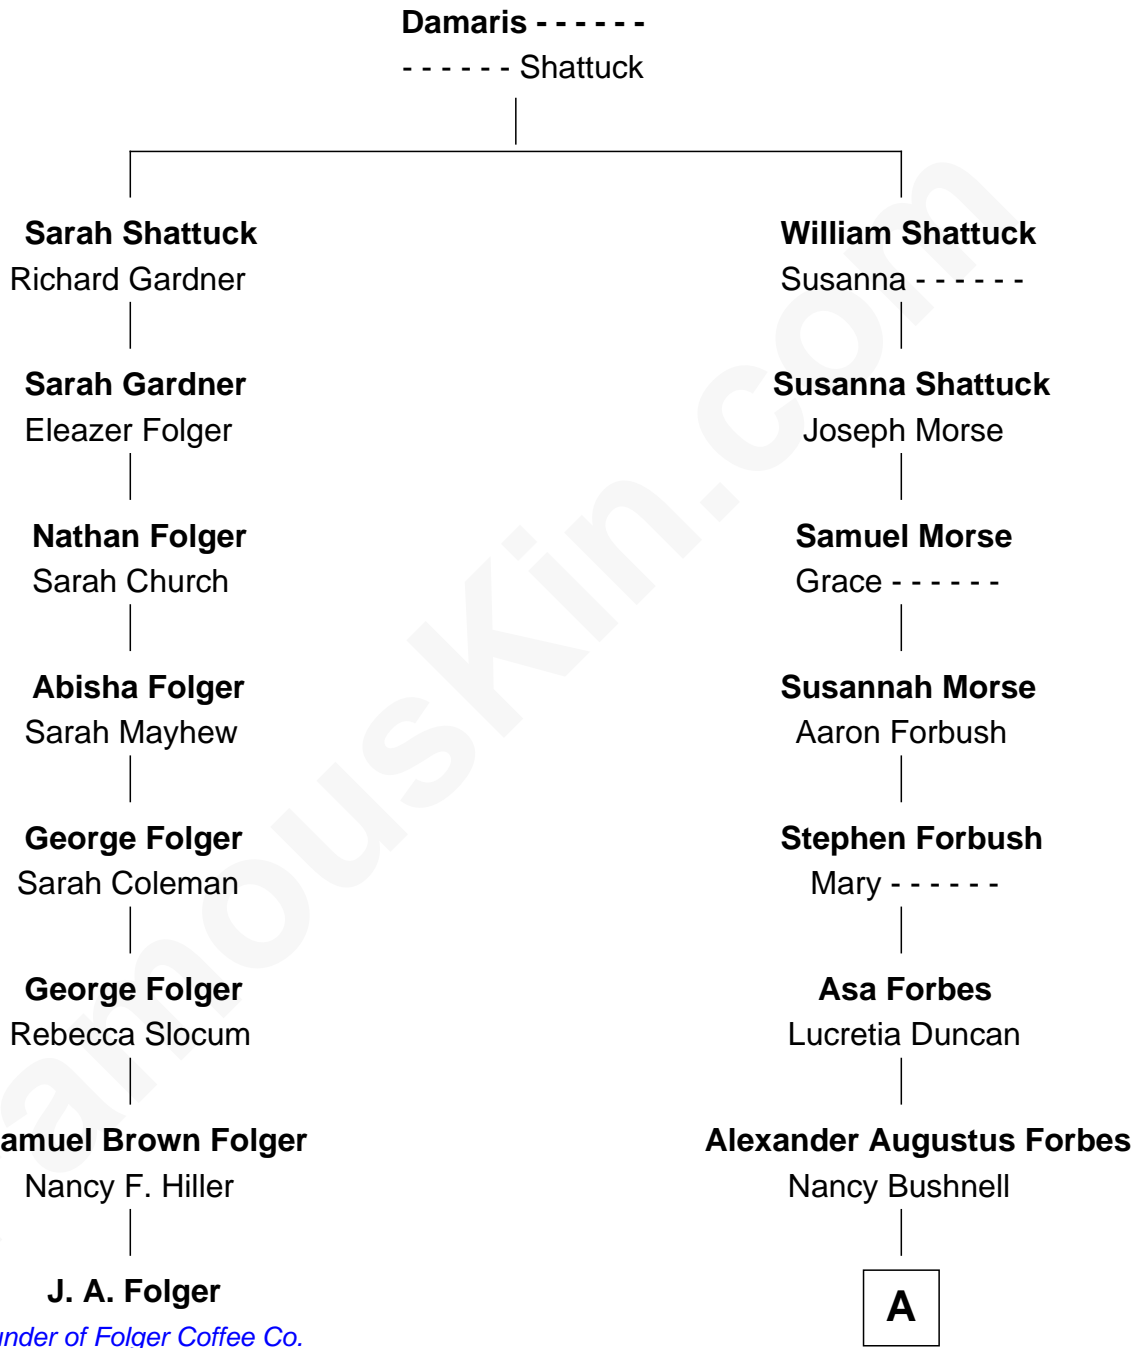

# FamousKin.com Relationship Chart of

**J. A. Folger**

*Founder of Folger Coffee Company*

7th cousin 3 times removed of

**Harry Chapin**

*Singer and Songwriter*

A

Ira Bushnell Forbes

Arabel Fellows Beal

Abigail Beal Forbes

James Ormsbee Chapin

James Forbes Chapin

Jeanne Elspeth Burke

Harry Chapin

*Singer and Songwriter*