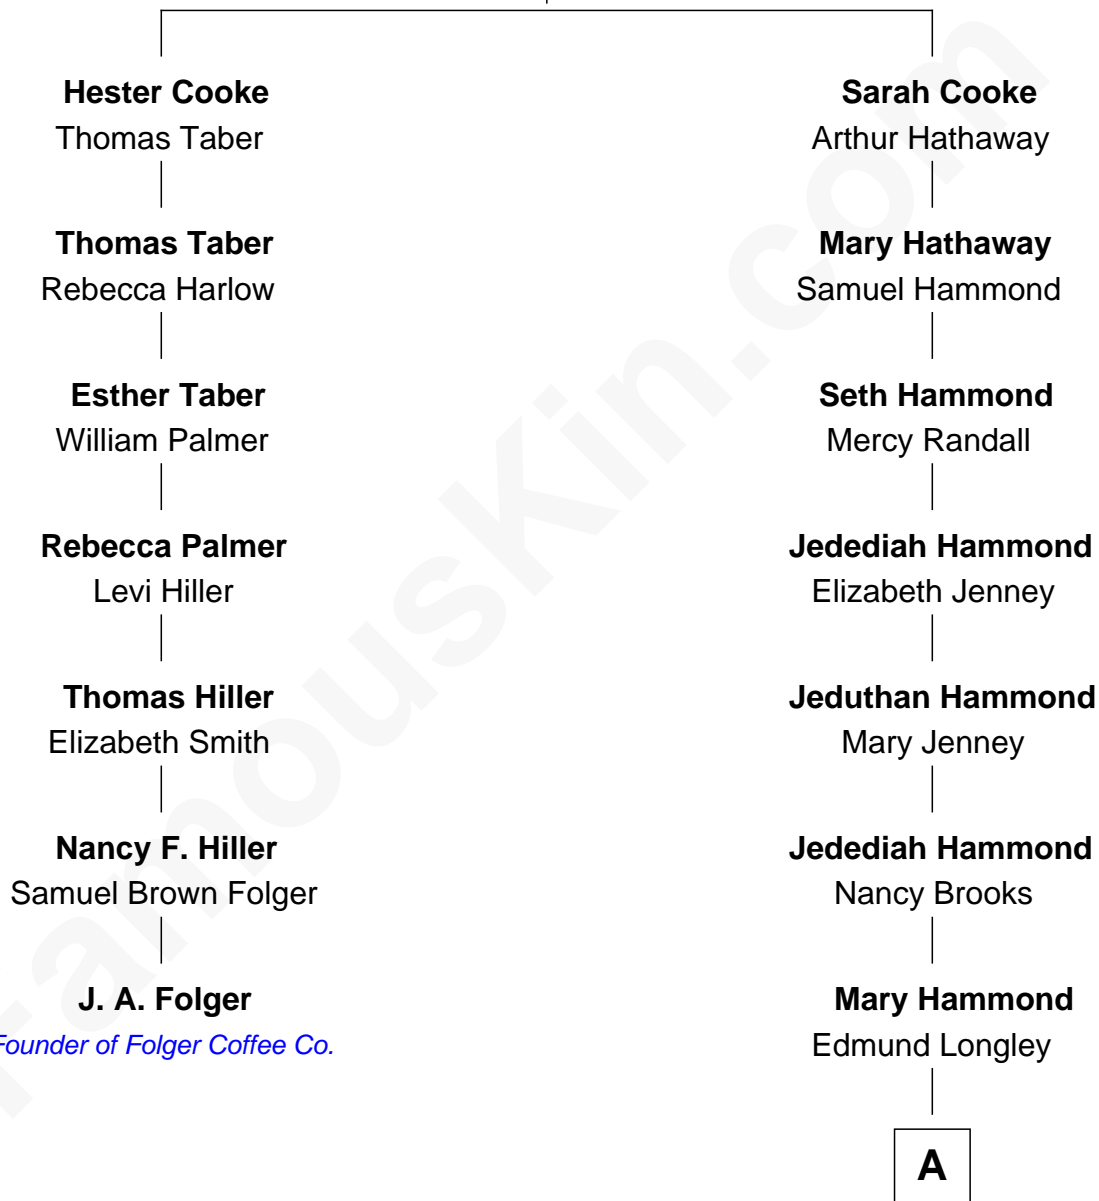

# FamousKin.com Relationship Chart of

**J. A. Folger**

*Founder of Folger Coffee Company*

6th cousin 5 times removed of

**Mary Chapin Carpenter**

*Singer and Songwriter*

**John Cooke**  
Sarah Warren

**A**

—  
**Virginia Harriet Longley**  
Charles Erastus Vawter

—  
**Mary L. Vawter**  
Harrison Robertson

—  
**Harrison Marshall Robertson**  
Mary MacKenzie

—  
**Mary Bowie Robertson**  
Chapin Carpenter

—  
**Mary Chapin Carpenter**  
*Singer and Songwriter*