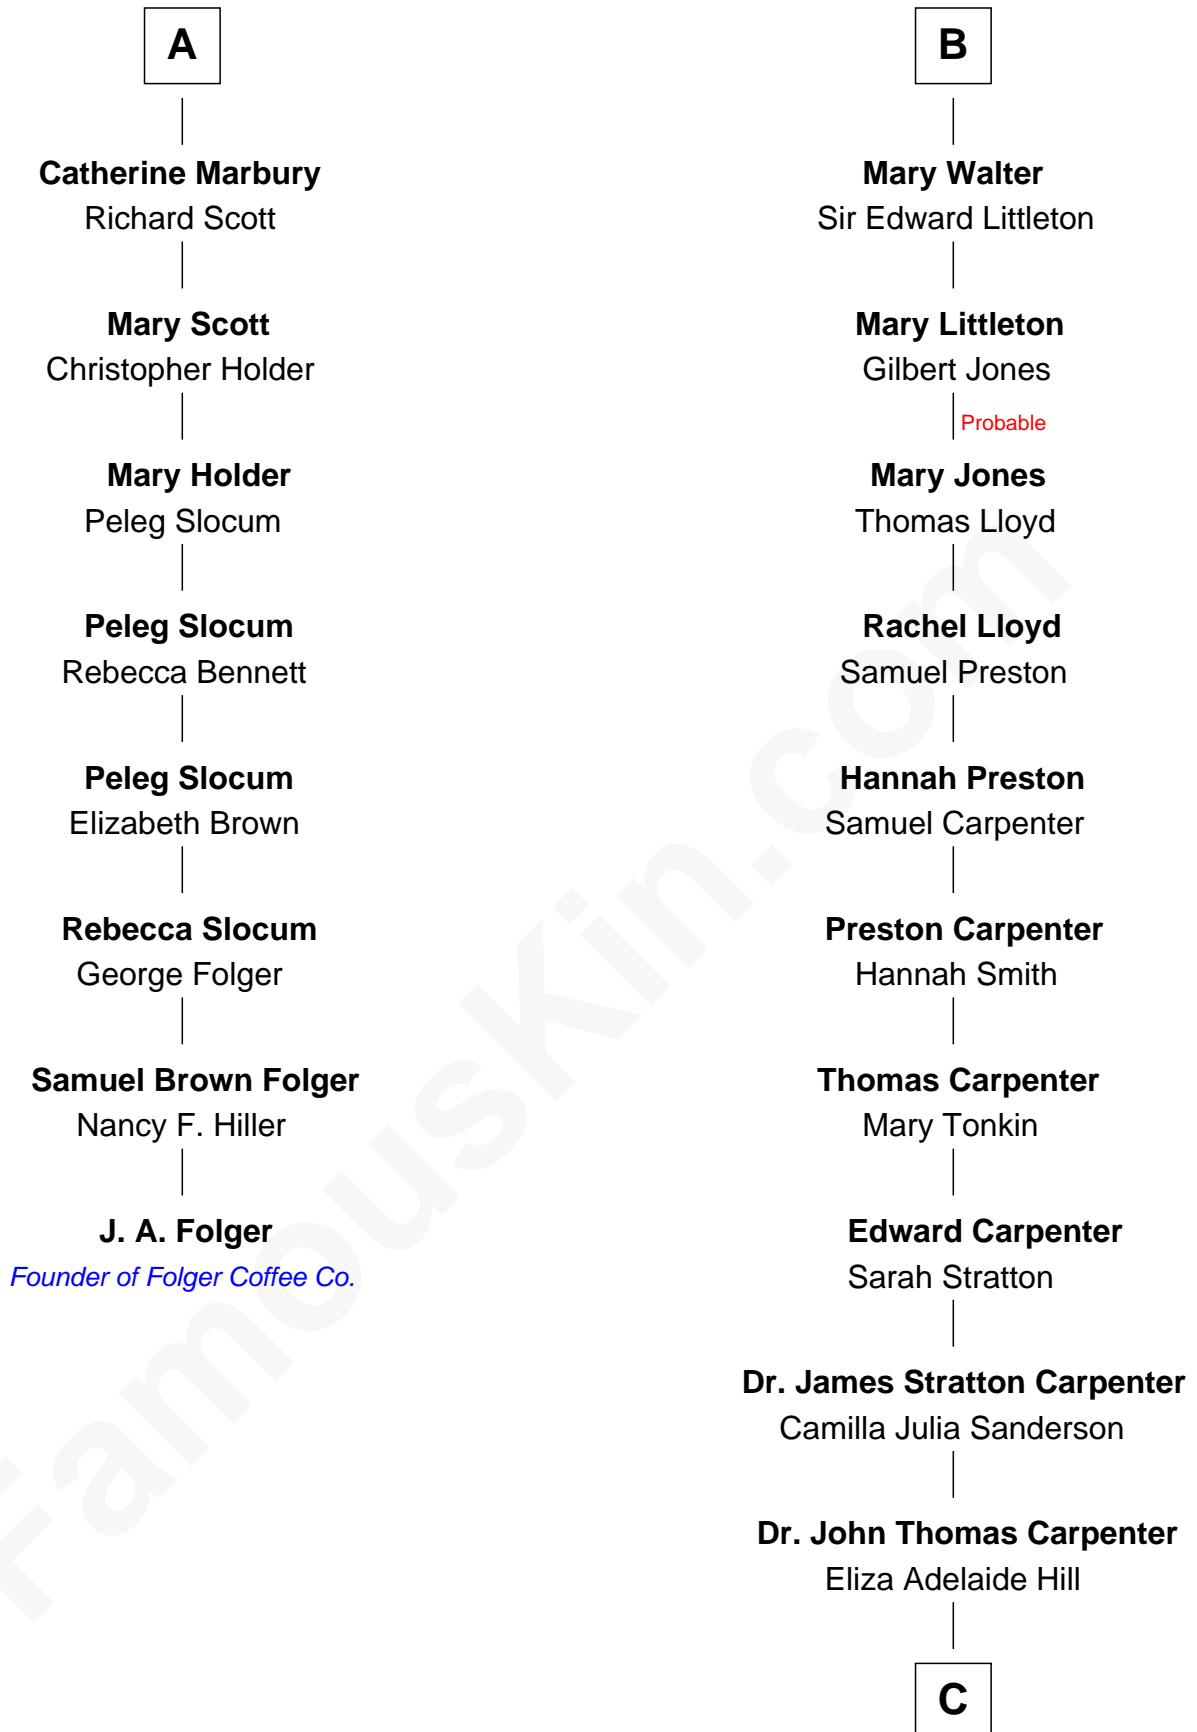

# FamousKin.com Relationship Chart of

**J. A. Folger**

*Founder of Folger Coffee Company*

14th cousin 6 times removed of

**Mary Chapin Carpenter**

*Singer and Songwriter*

C

Dr. James Stratton Carpenter

Lillian Louise Chapin

Chapin Carpenter

Ruth Smythe

Chapin Carpenter

Mary Bowie Robertson

Mary Chapin Carpenter

*Singer and Songwriter*

FamousKin.com