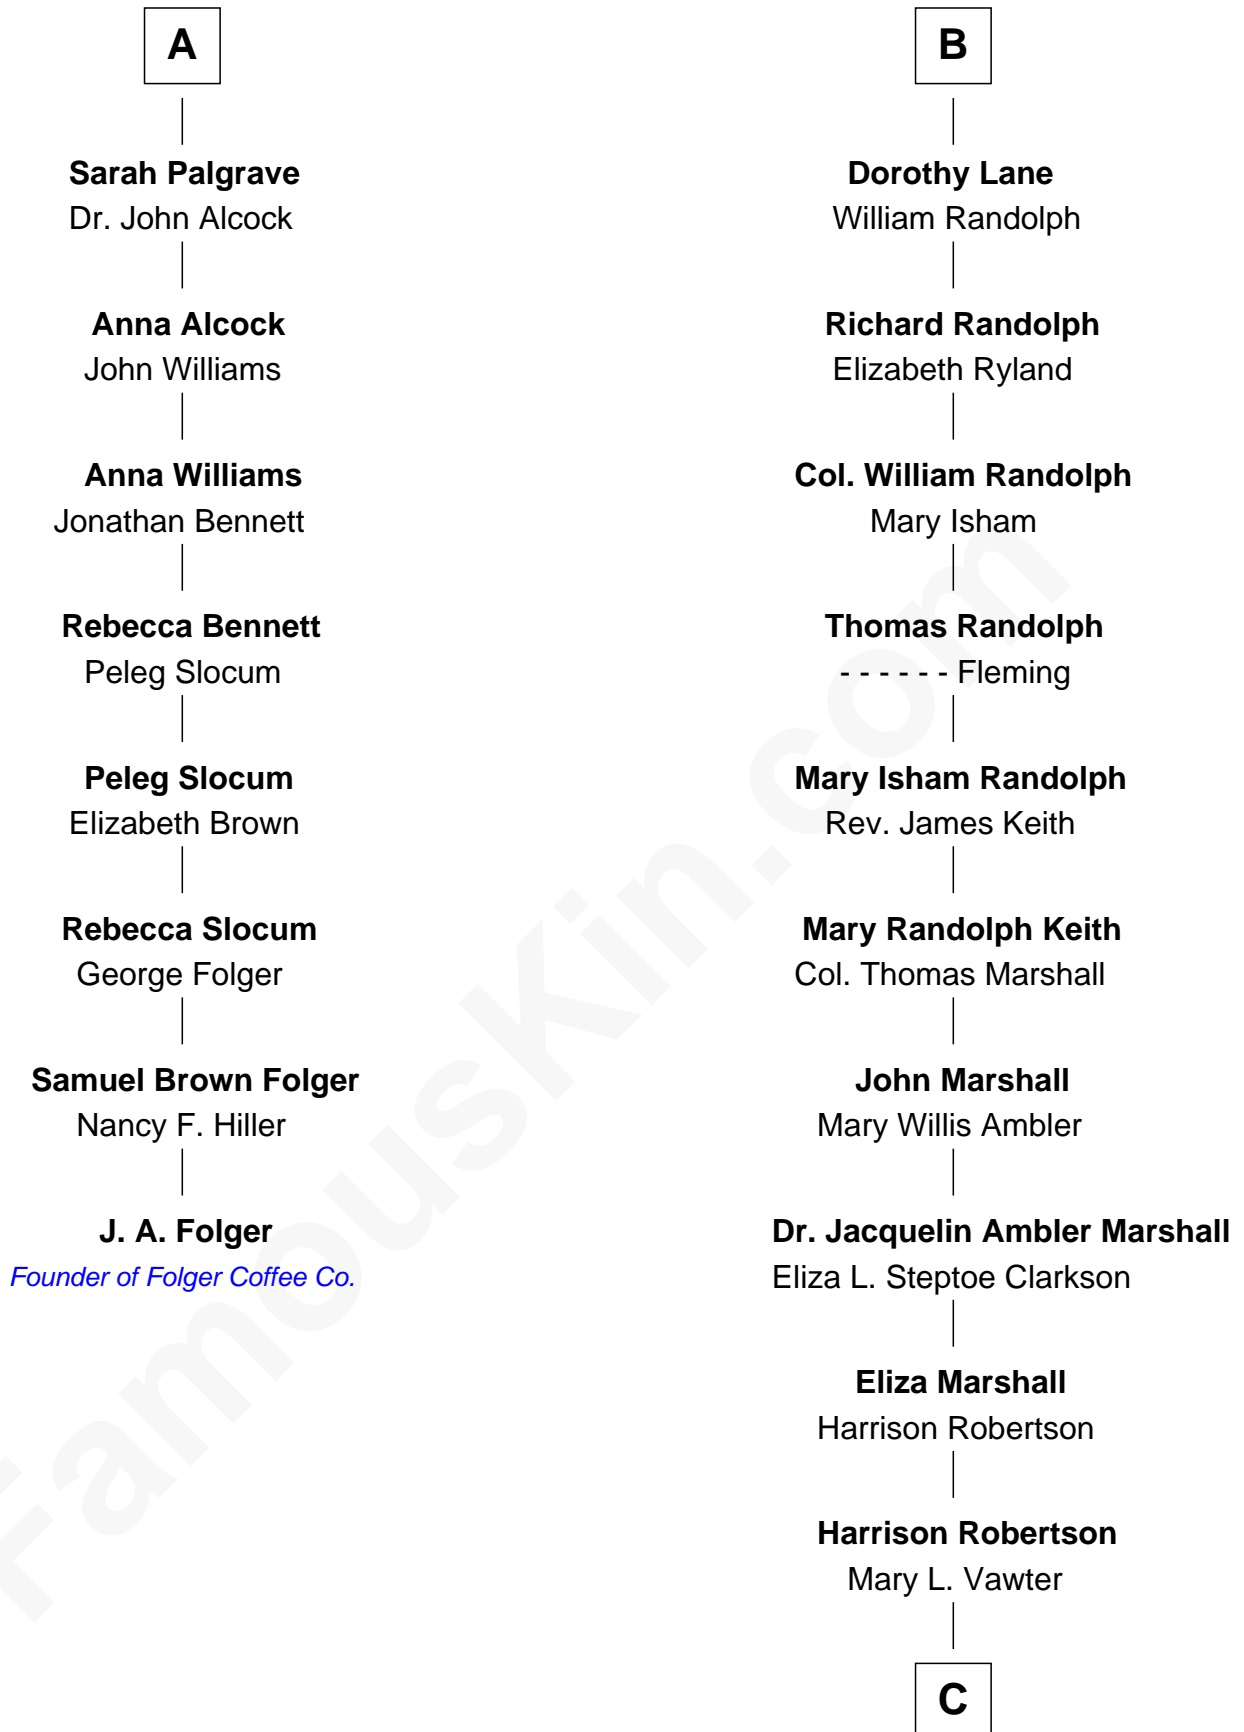

FamousKin.com Relationship Chart of

J. A. Folger

Founder of Folger Coffee Company

14th cousin 5 times removed of

Mary Chapin Carpenter

Singer and Songwriter

Elizabeth Fitzalan

with husband
Sir Robert Goushill

with husband
Sir Thomas Mowbray

Elizabeth Goushill
Sir Robert Wingfield

Margaret Mowbray
Sir Robert Howard

Elizabeth Wingfield
Sir William Brandon

Katherine Howard
Sir Edward Neville

Eleanor Brandon
John Glemham

Catherine Neville
Robert Tanfield

Anne Glemham
Henry Palgrave

William Tanfield
Elizabeth Stavelly

Thomas Palgrave
Alice Gunton

Frances Tanfield
Bridget Cave

Rev. Edward Palgrave

Anne Tanfield
Clement Vincent

Dr. Richard Palgrave
Anna -----

Elizabeth Vincent
Richard Lane

A

B

C

Harrison Marshall Robertson

Mary MacKenzie

Mary Bowie Robertson