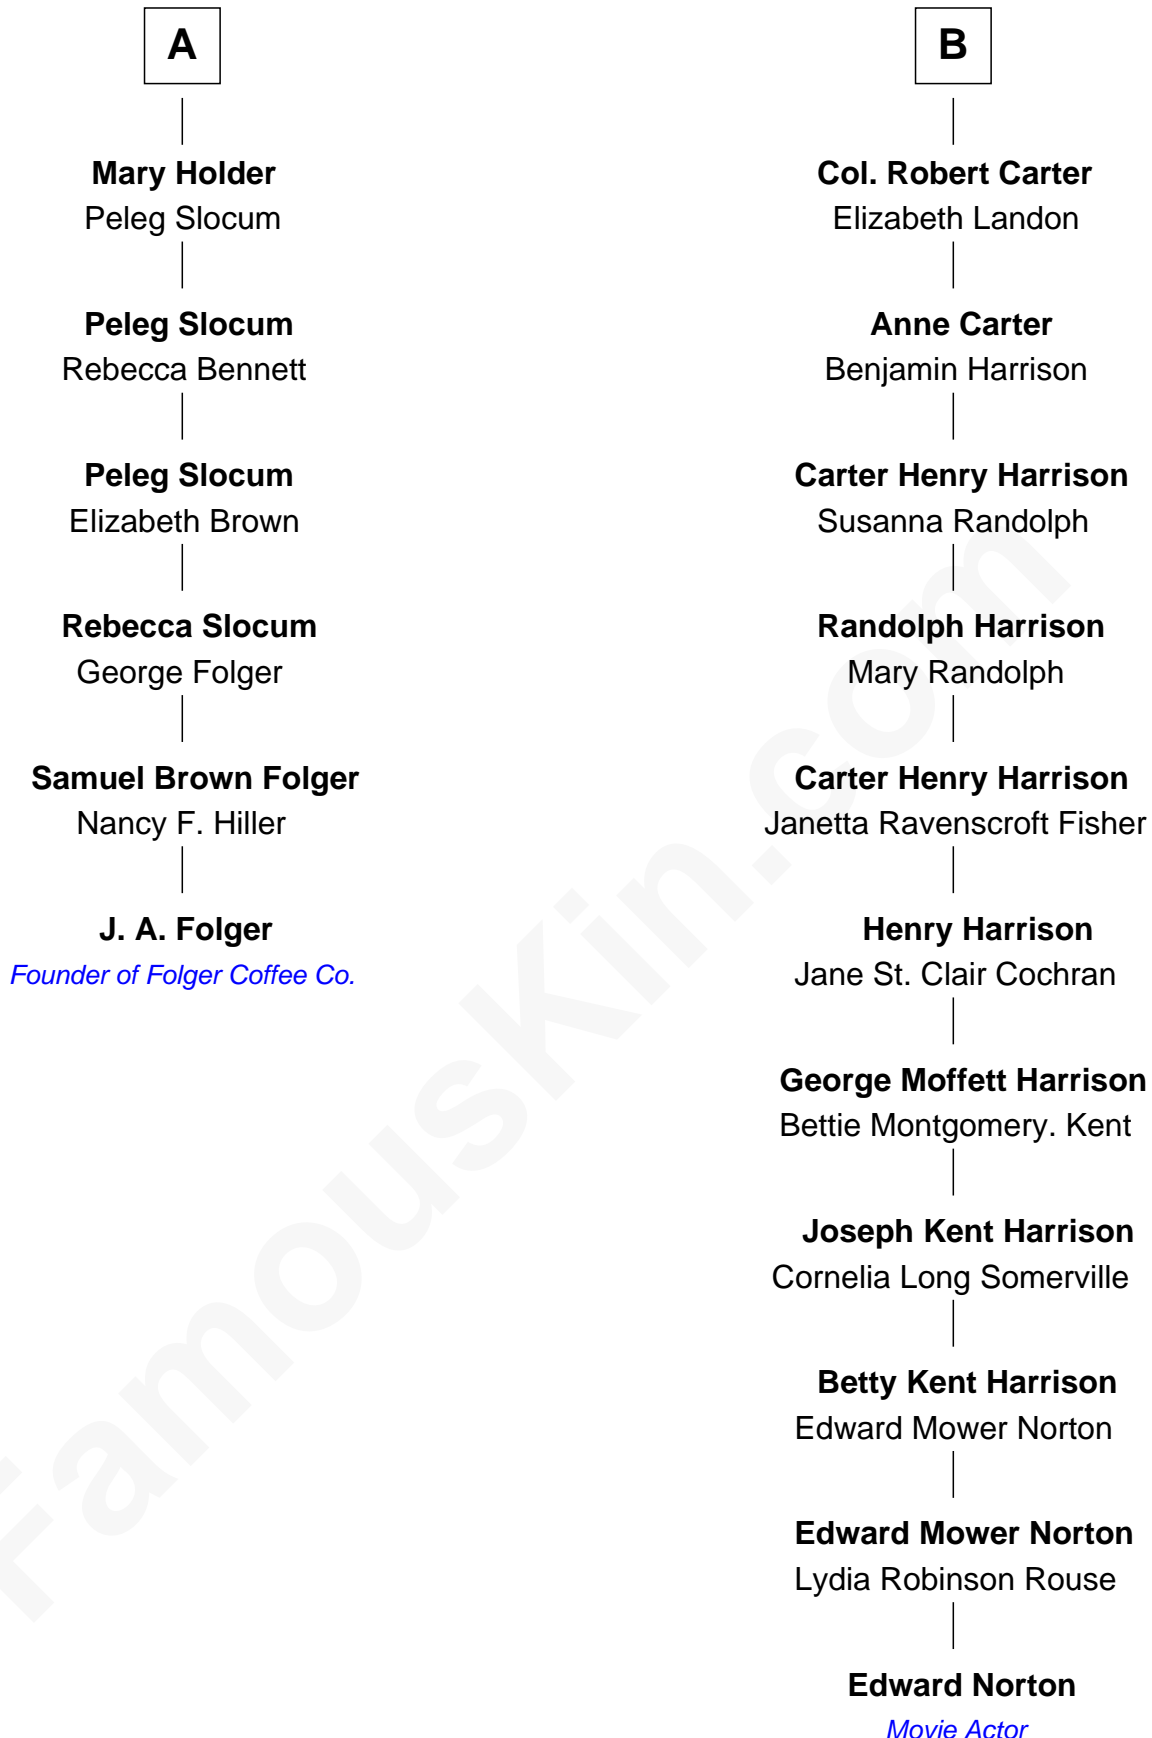

FamousKin.com Relationship Chart of

J. A. Folger

Founder of Folger Coffee Company

12th cousin 5 times removed of

Edward Norton

Movie Actor

Sir Thomas Blount
Margaret de Gresley

Sir Thomas Blount
Agnes Hawley

Anne Blount
William Marbury

Robert Marbury
Katherine Williamson

William Marbury
Agnes Lenton

Rev. Francis Marbury
Bridget Dryden

Catherine Marbury
Richard Scott

Mary Scott
Christopher Holder

A

Sir Walter Blount
Helena Byron

Sir William Blount
Margaret Echyngham

Elizabeth Blount
Sir Andrews de Windsor

Edith Windsor
George Ludlow

Thomas Ludlow
Jane Pyle

Gabriel Ludlow
Phillis - - - - -

Sarah Ludlow
Col. John Carter

B

Edward Norton photo by [David Shankbone](#) (CC BY 3.0)