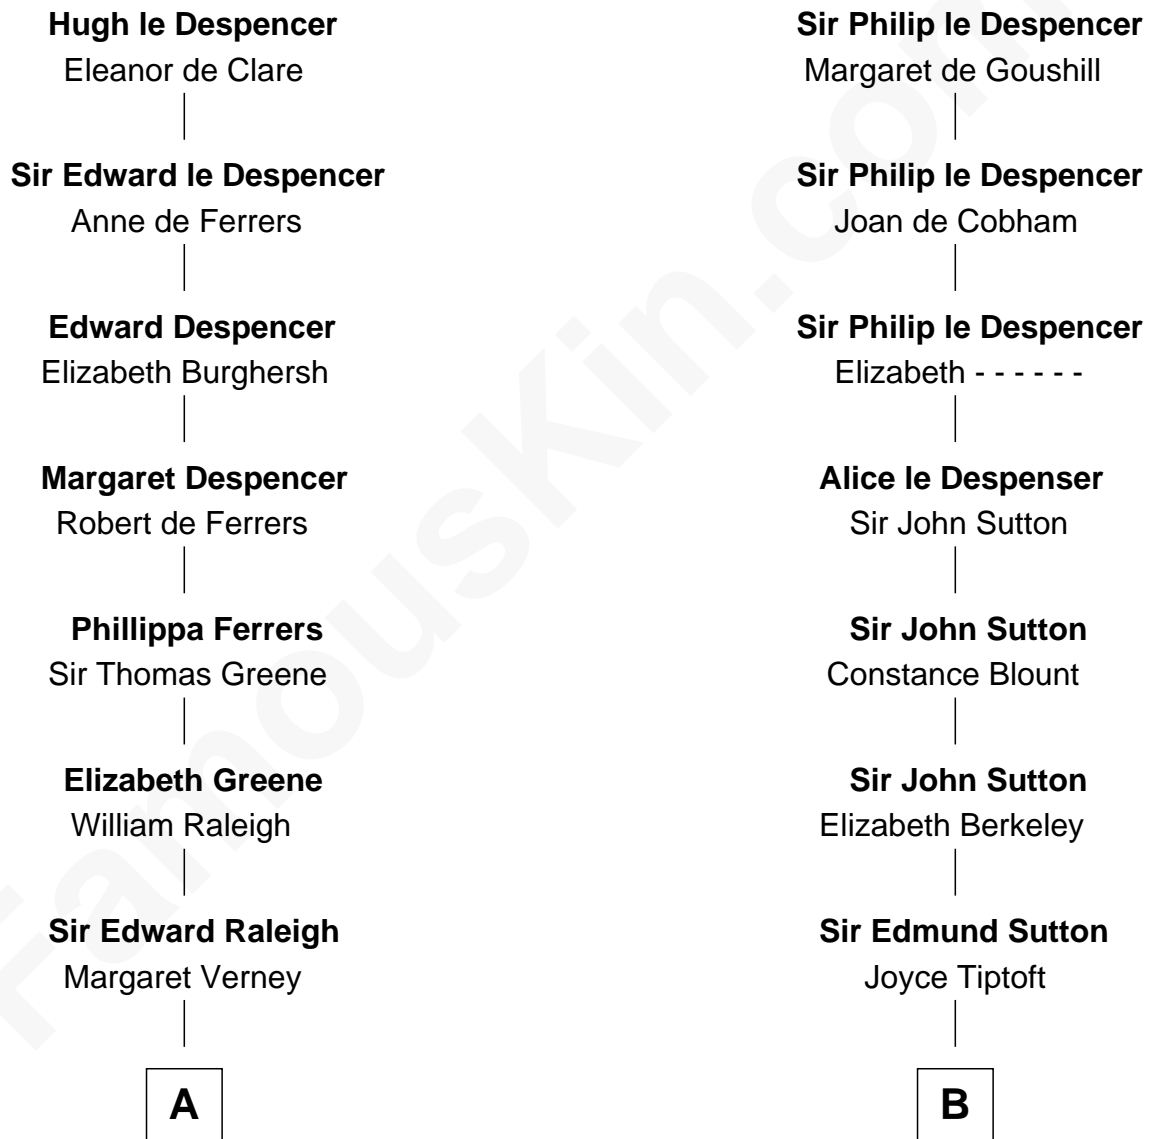

Sir Hugh le Despencer

Isabella de Beauchamp