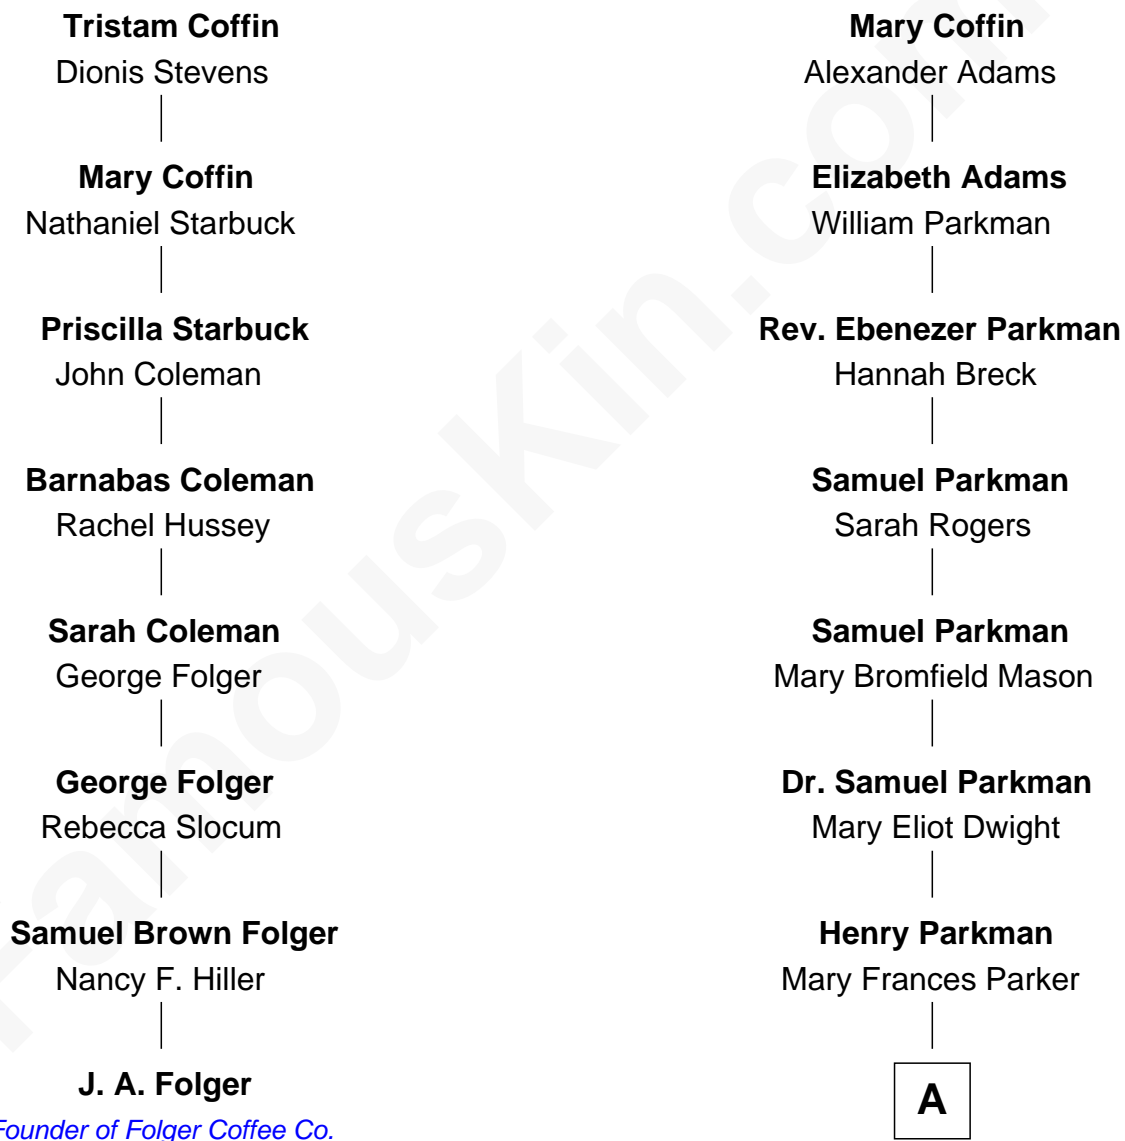

FamousKin.com Relationship Chart of

J. A. Folger

Founder of Folger Coffee Company

7th cousin 1 time removed of

Endicott Peabody

62nd Governor of Massachusetts

Peter Coffin

Joan Kember

A

Mary Elizabeth Parkman
Rt. Rev. Malcolm Endicott Peabody

Endicott Peabody
62nd Governor of Massachusetts

FamousKin.com