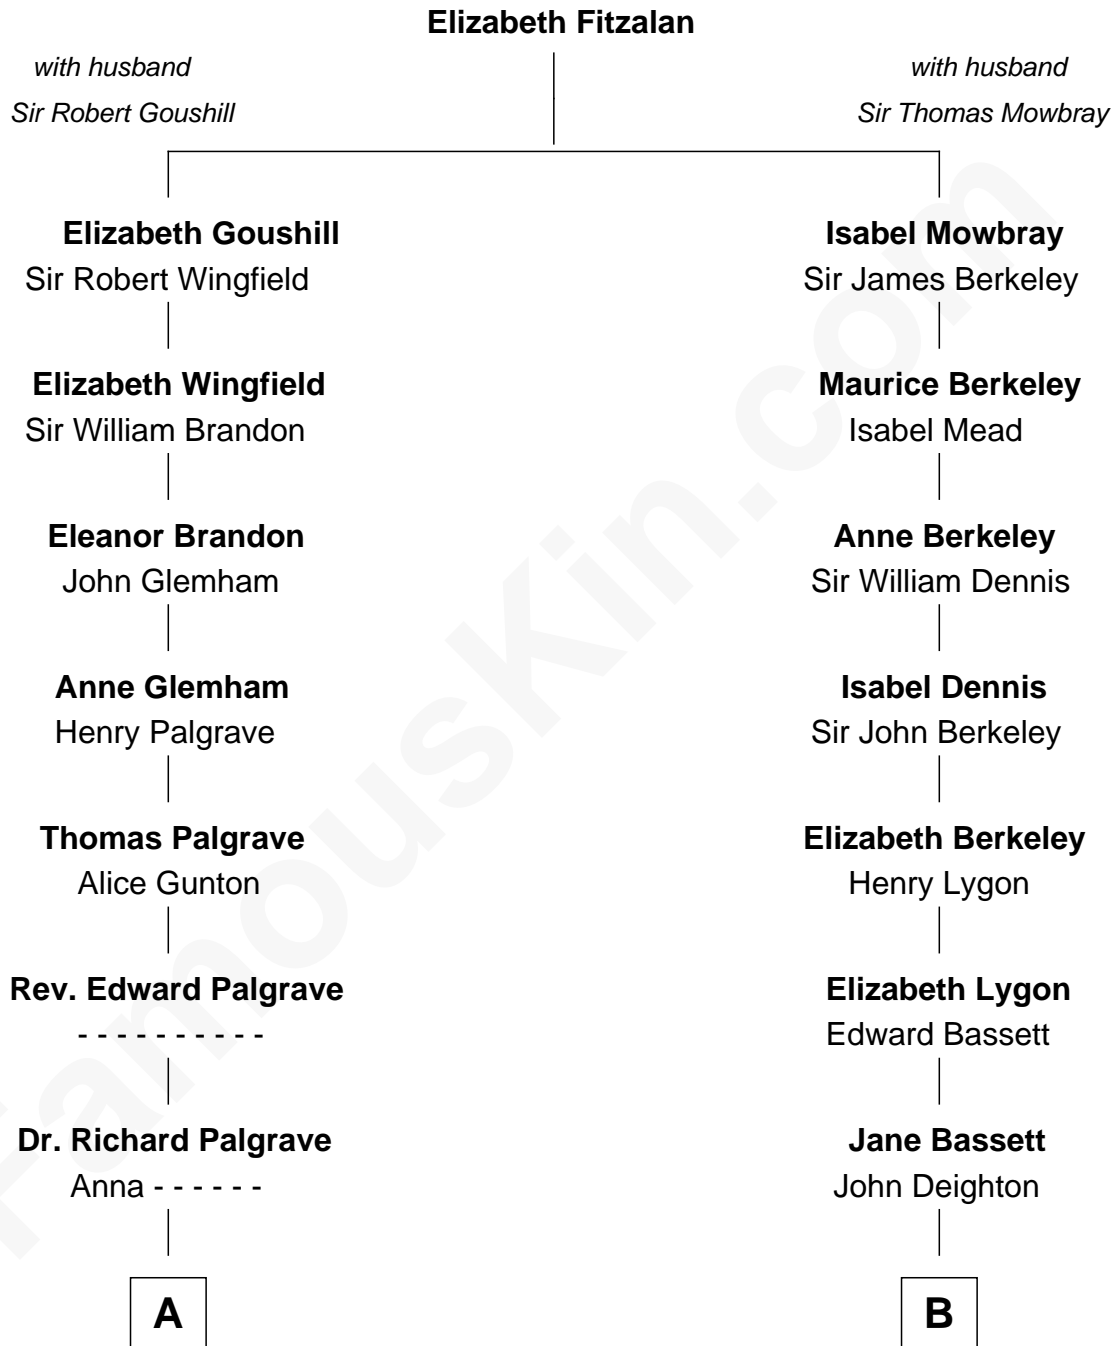

FamousKin.com Relationship Chart of

J. A. Folger

Founder of Folger Coffee Company

14th cousin 2 times removed of

Endicott Peabody

62nd Governor of Massachusetts

A

Sarah Palgrave
Dr. John Alcock