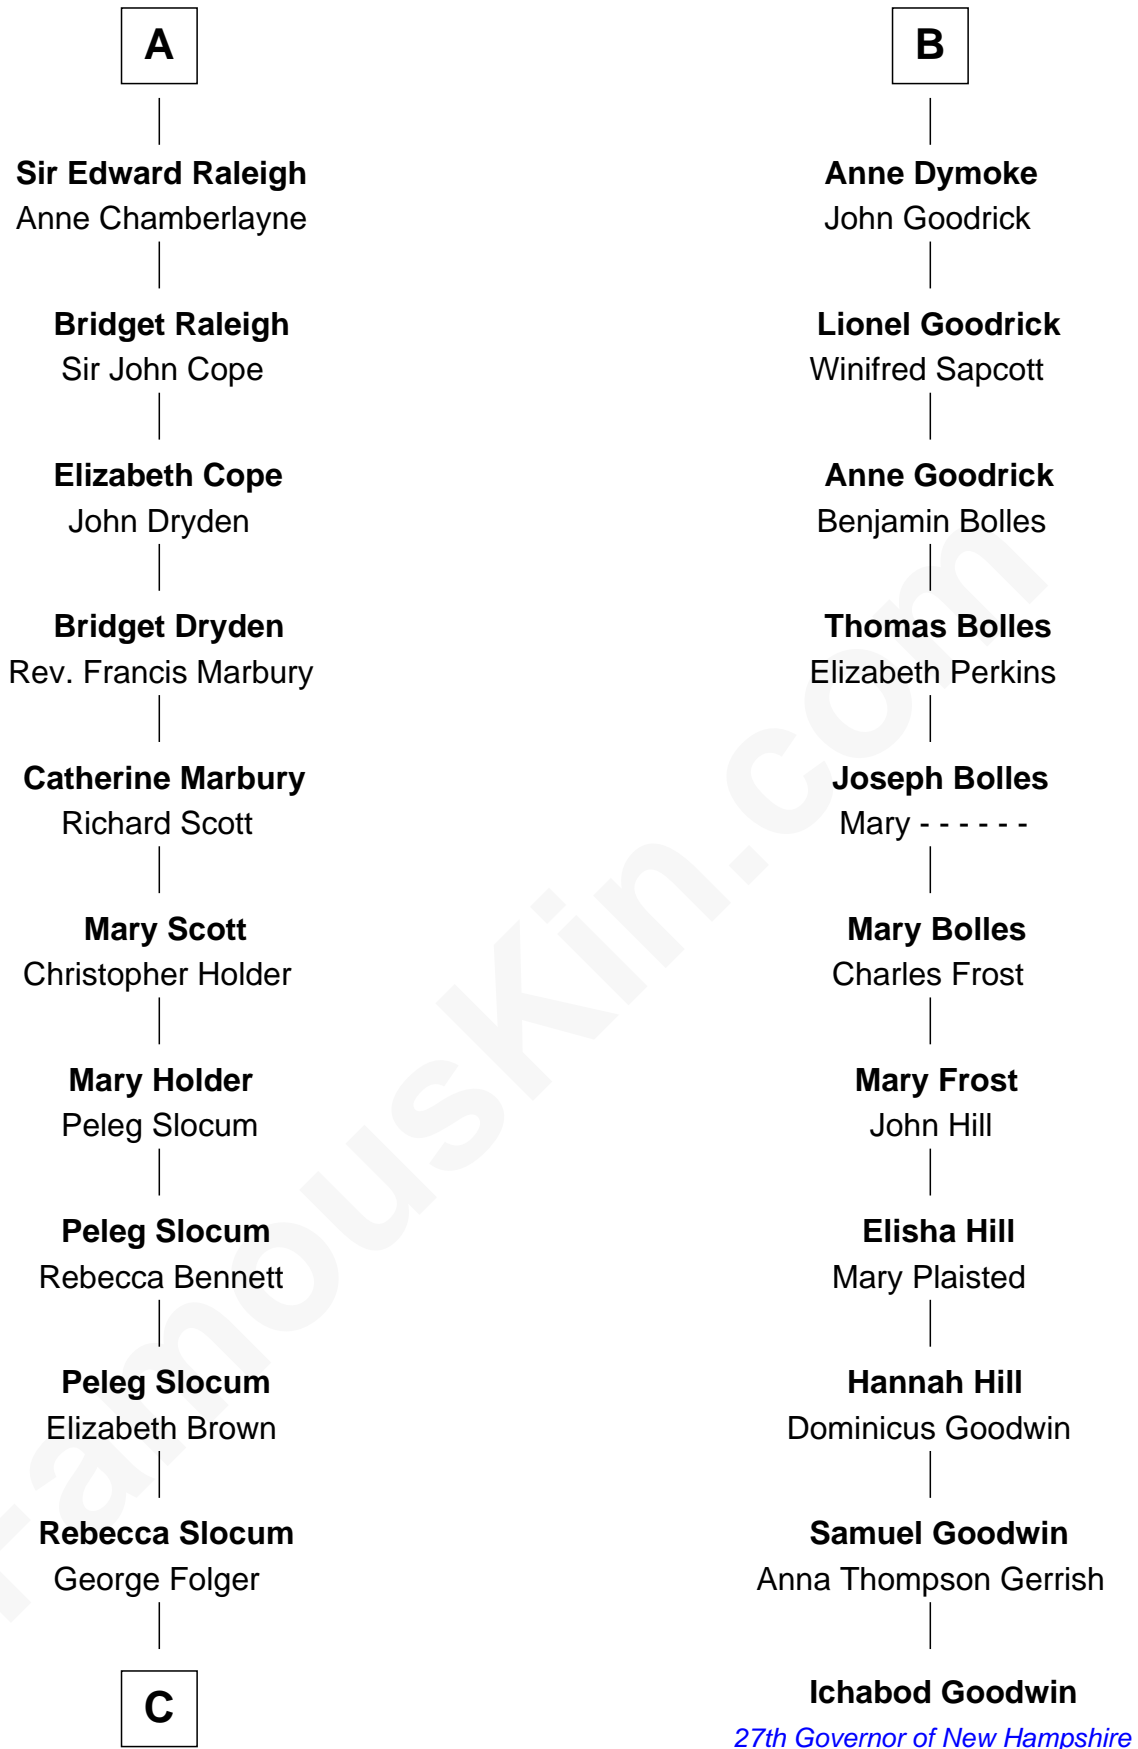

FamousKin.com Relationship Chart of

J. A. Folger

Founder of Folger Coffee Company

17th cousin 1 time removed of

Ichabod Goodwin

27th Governor of New Hampshire

Sir Hugh I de Audley

Iseult de Mortimer

C

—
Samuel Brown Folger

Nancy F. Hiller

—
J. A. Folger

Founder of Folger Coffee Co.

FamousKin.com