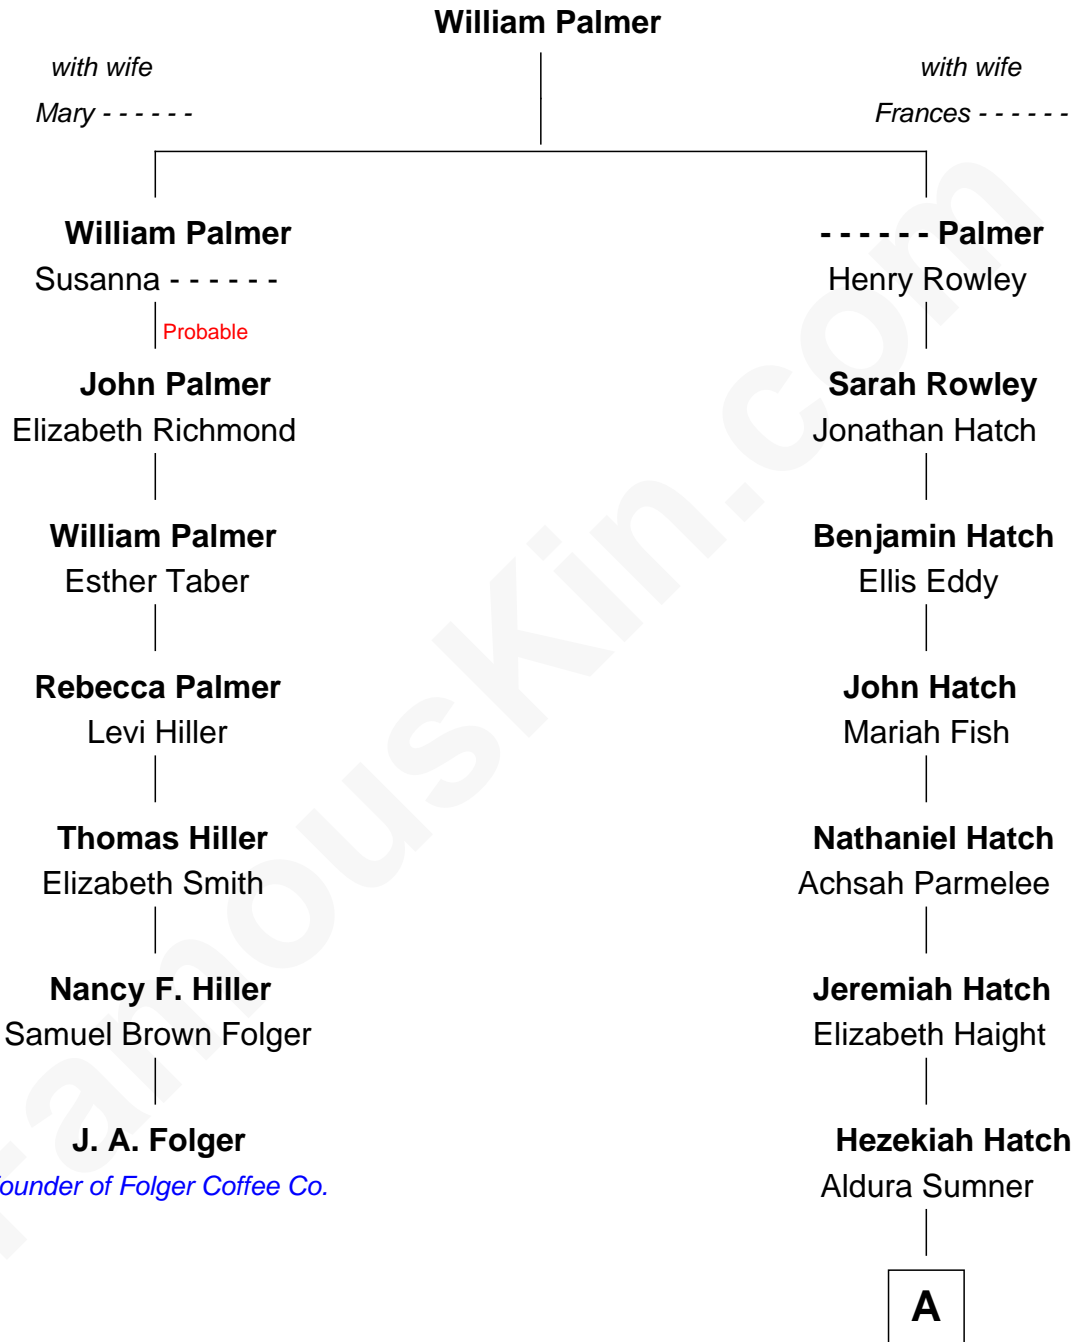

FamousKin.com Relationship Chart of

J. A. Folger

Founder of Folger Coffee Company

6th cousin 6 times removed of

Elizabeth Smart

Founder of Elizabeth Smart Foundation

A

Lorenzo Hill Hatch

Catherine Karren

Catherine Alvenia Hatch

Thomas Hayter Smart

Junius Hatch Smart

Avon Rich

Dr. Charles Rich Smart

Dorotha Jeanne Sharp

Edward Sharp Smart