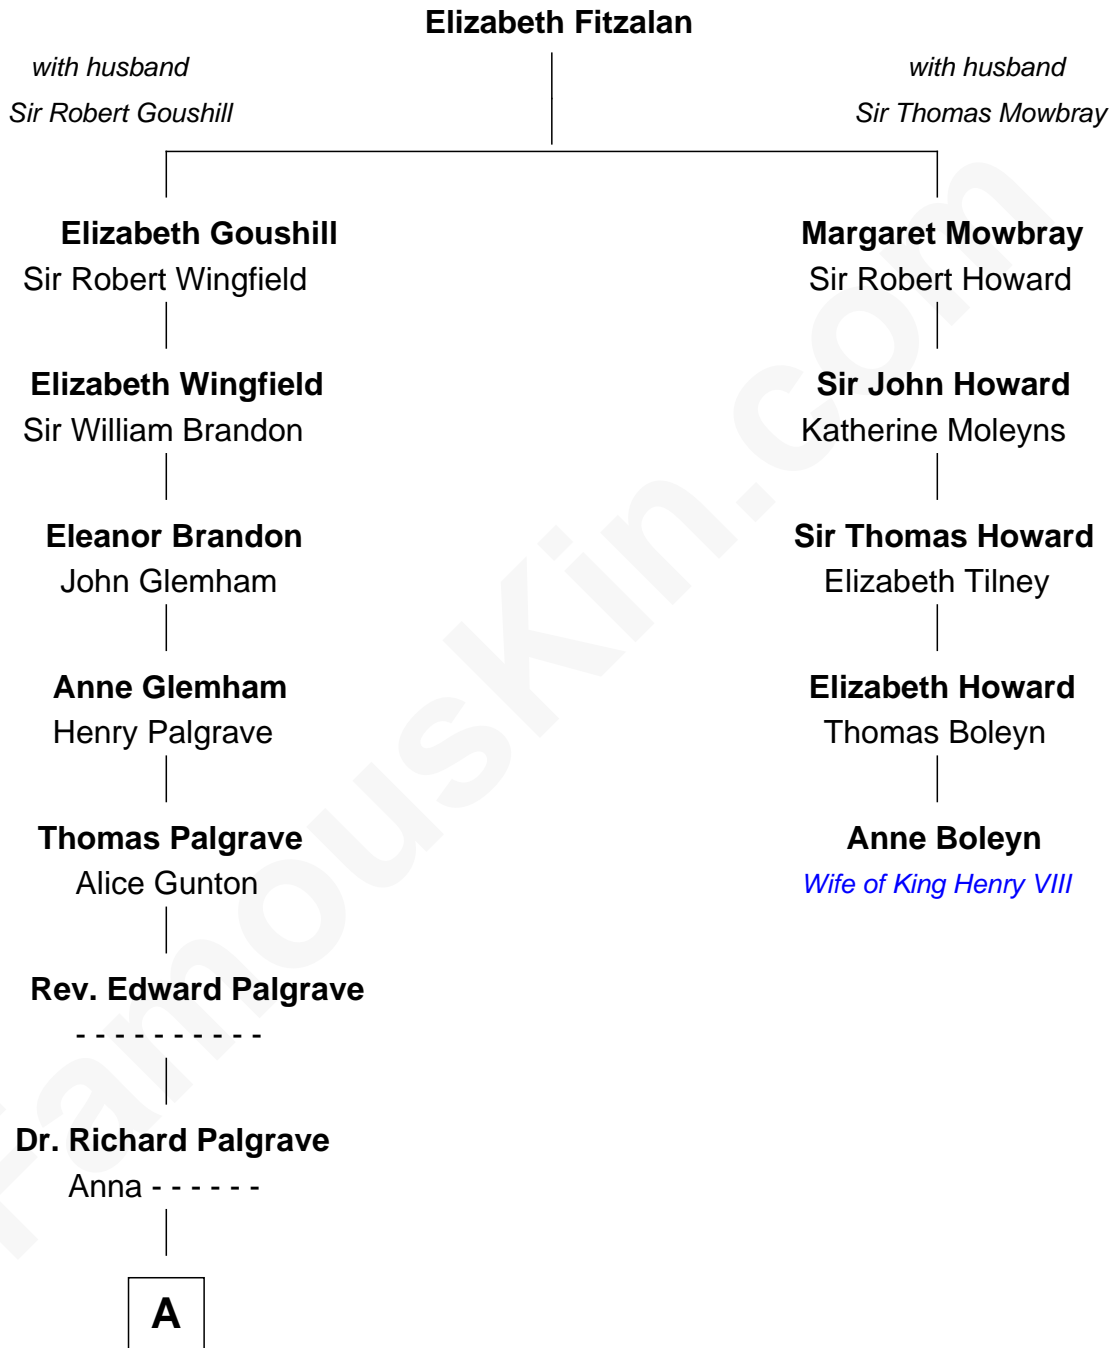

FamousKin.com Relationship Chart of

J. A. Folger

Founder of Folger Coffee Company

4th cousin 10 times removed of

Anne Boleyn

2nd Wife of King Henry VIII

A

Sarah Palgrave