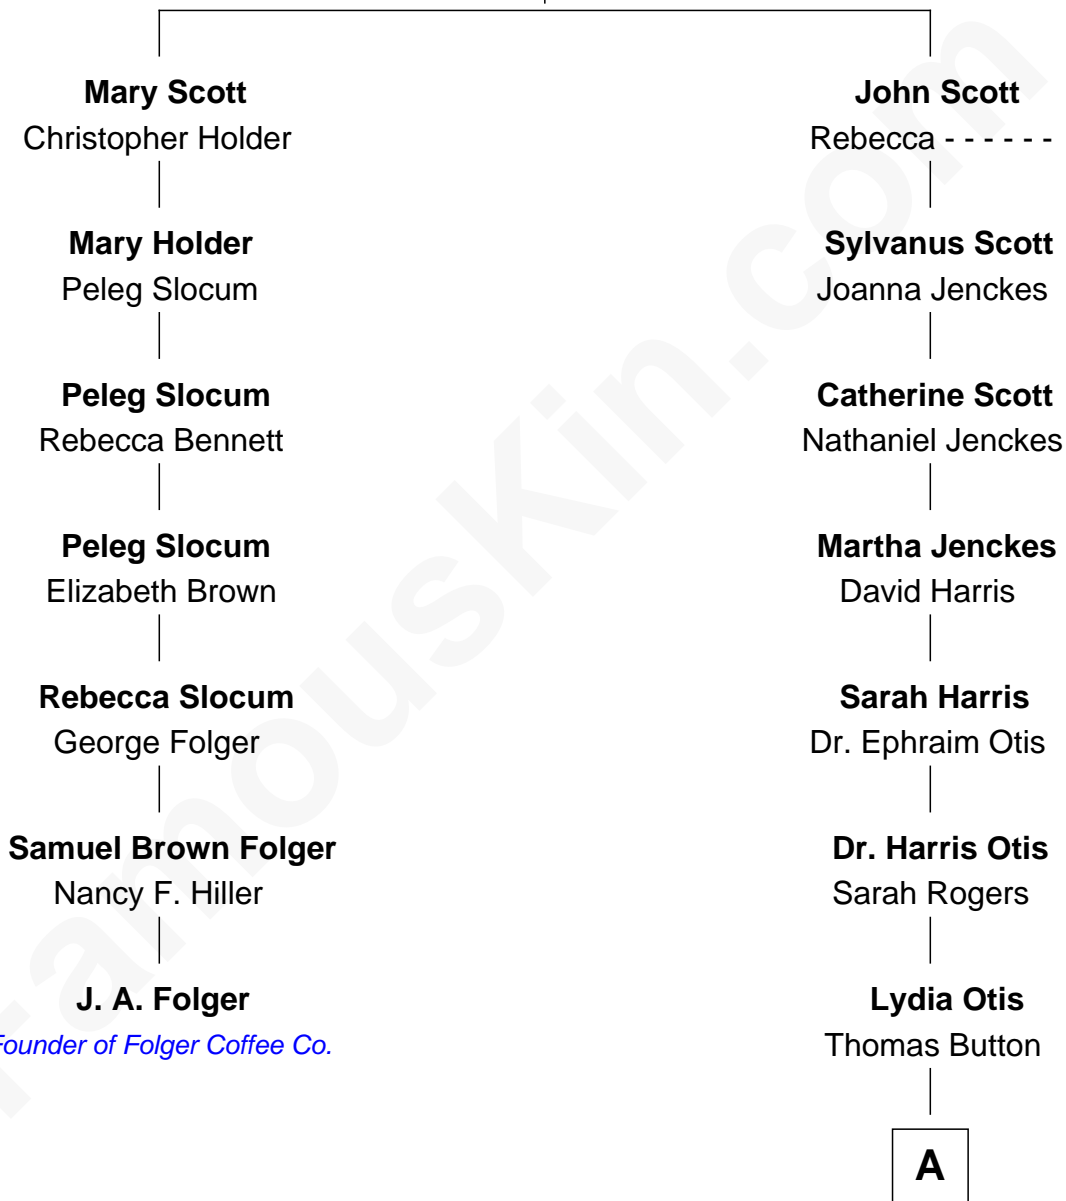

# FamousKin.com Relationship Chart of

**J. A. Folger**

*Founder of Folger Coffee Company*

6th cousin 3 times removed of

**Willis Carrier**

*Inventor of Air Conditioning*

**Richard Scott**  
Catherine Marbury

**A**

Ann Elizabeth Button

David Joy Haviland

Elizabeth R. Haviland

Duane Williams Carrier

Willis Carrier

*Inventor of Air Conditioning*

FamousKin.com