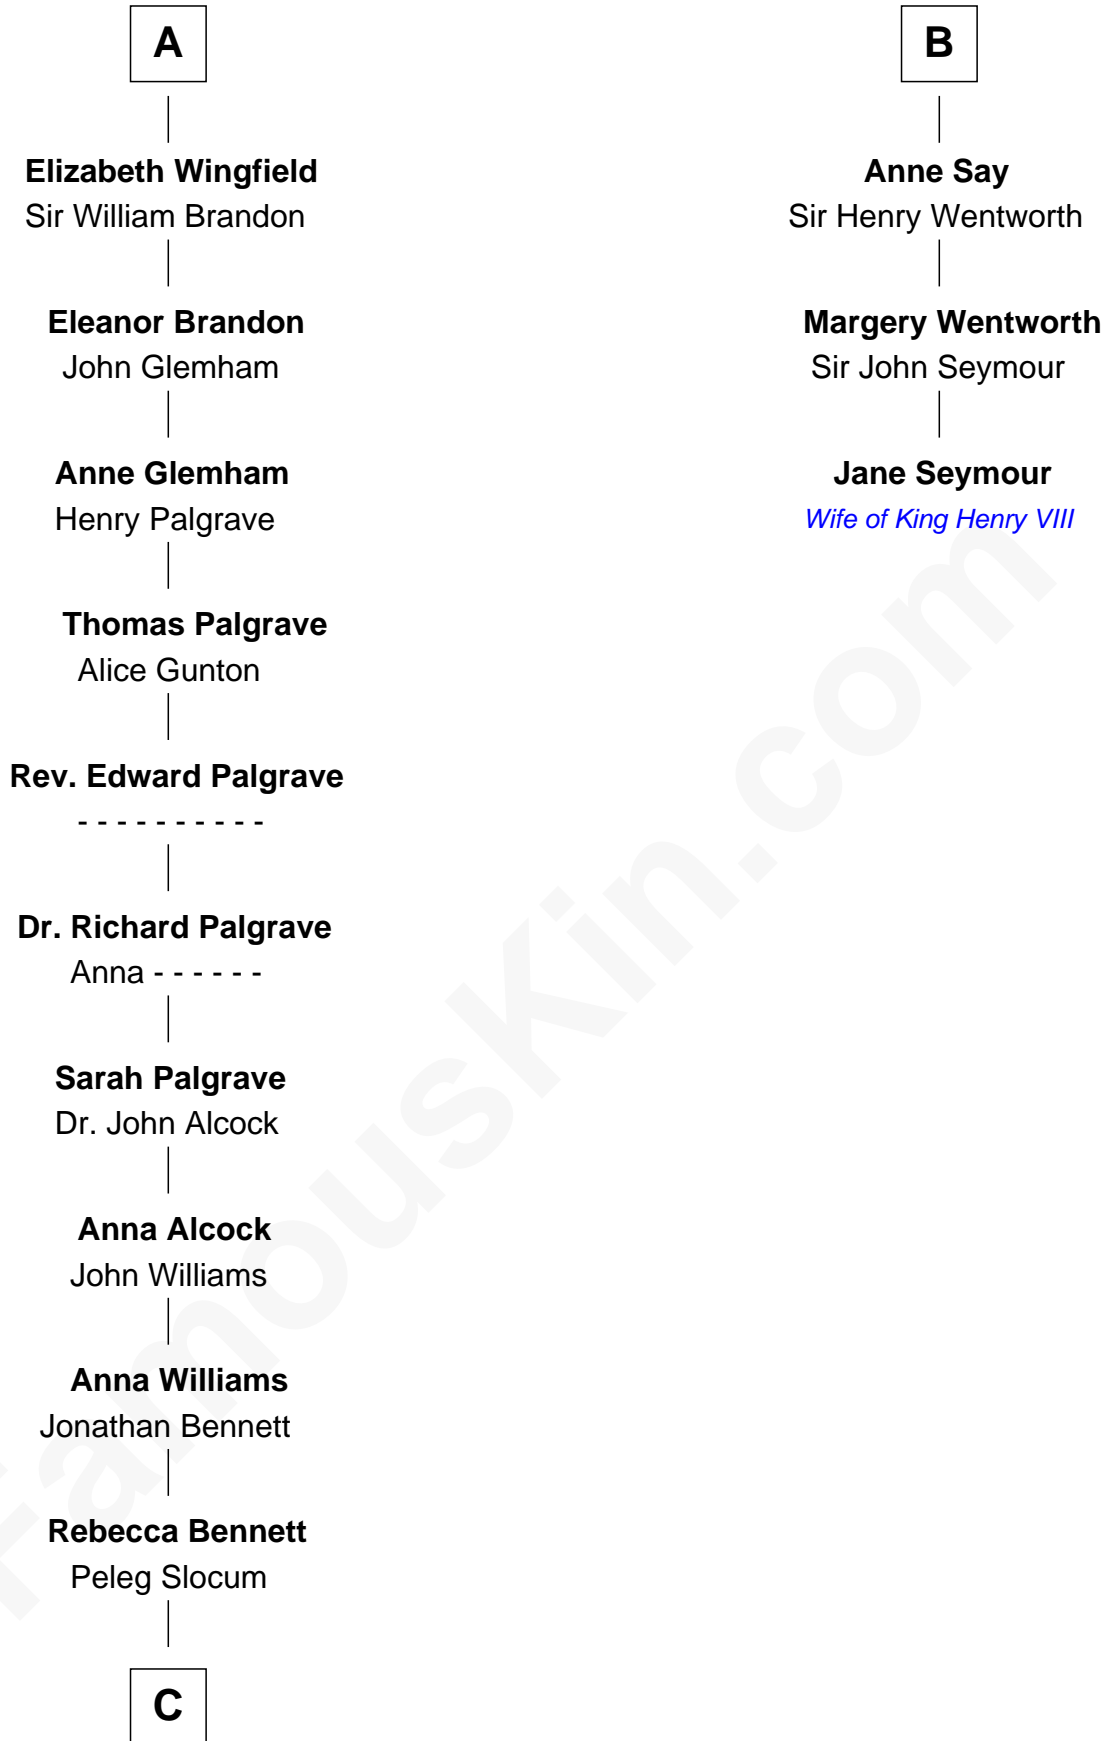

FamousKin.com Relationship Chart of

J. A. Folger

Founder of Folger Coffee Company

9th cousin 11 times removed of

Jane Seymour

3rd Wife of King Henry VIII

Sir Humphrey de Bohun

Maud of Eu

Elizabeth de Bohun

Sir Richard Fitzalan

Elizabeth Fitzalan

Sir Robert Goushill

Elizabeth Goushill

Sir Robert Wingfield

A

Eleanor de Bohun

Sir John de Verdun

Maud de Verdun

Sir John de Grey

Sir Roger de Grey

Elizabeth de Hastings

Sir Reynold de Grey

Eleanor le Strange

Ida Grey

John Cokayne

Elizabeth Cokayne

Sir Laurence Cheney

Elizabeth Cheney

Sir John Say

B

C

—
Peleg Slocum
Elizabeth Brown