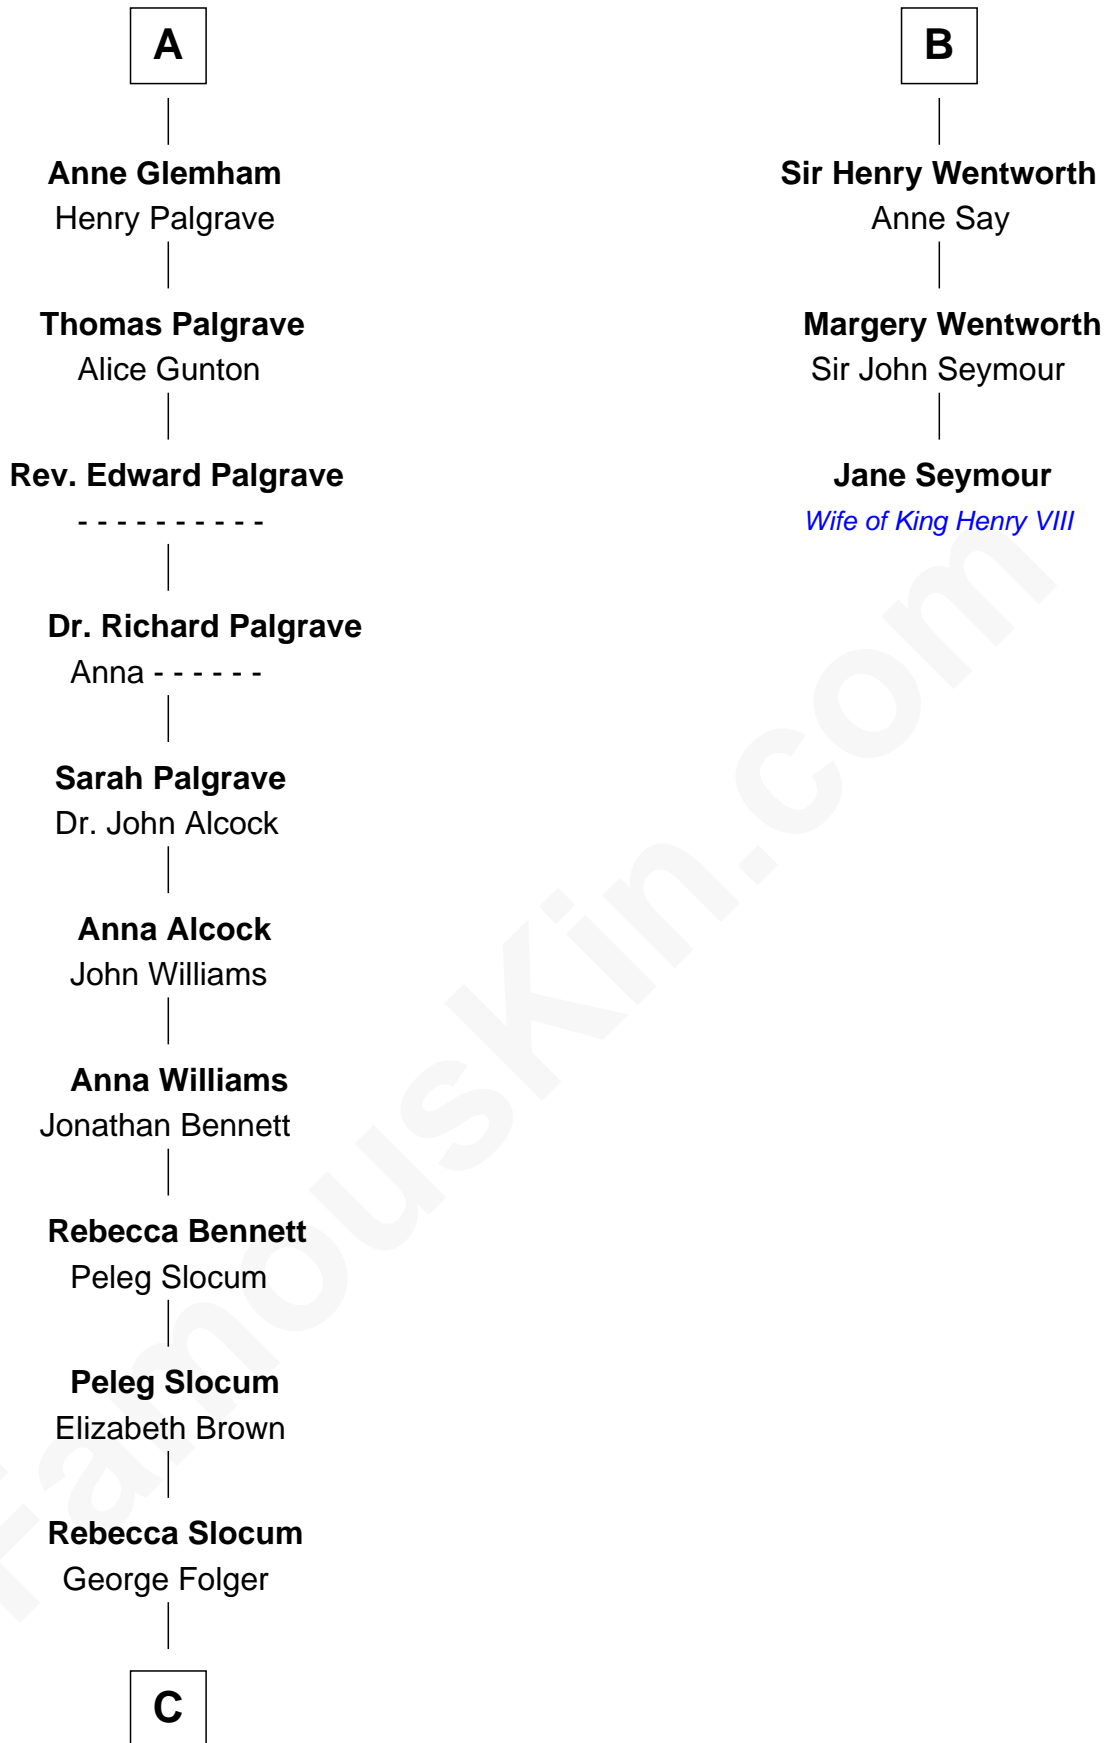

# FamousKin.com Relationship Chart of

**J. A. Folger**

*Founder of Folger Coffee Company*

9th cousin 9 times removed of

**Jane Seymour**

*3rd Wife of King Henry VIII*

**C**

—  
**Samuel Brown Folger**

Nancy F. Hiller

—  
**J. A. Folger**

*Founder of Folger Coffee Co.*

FamousKin.com