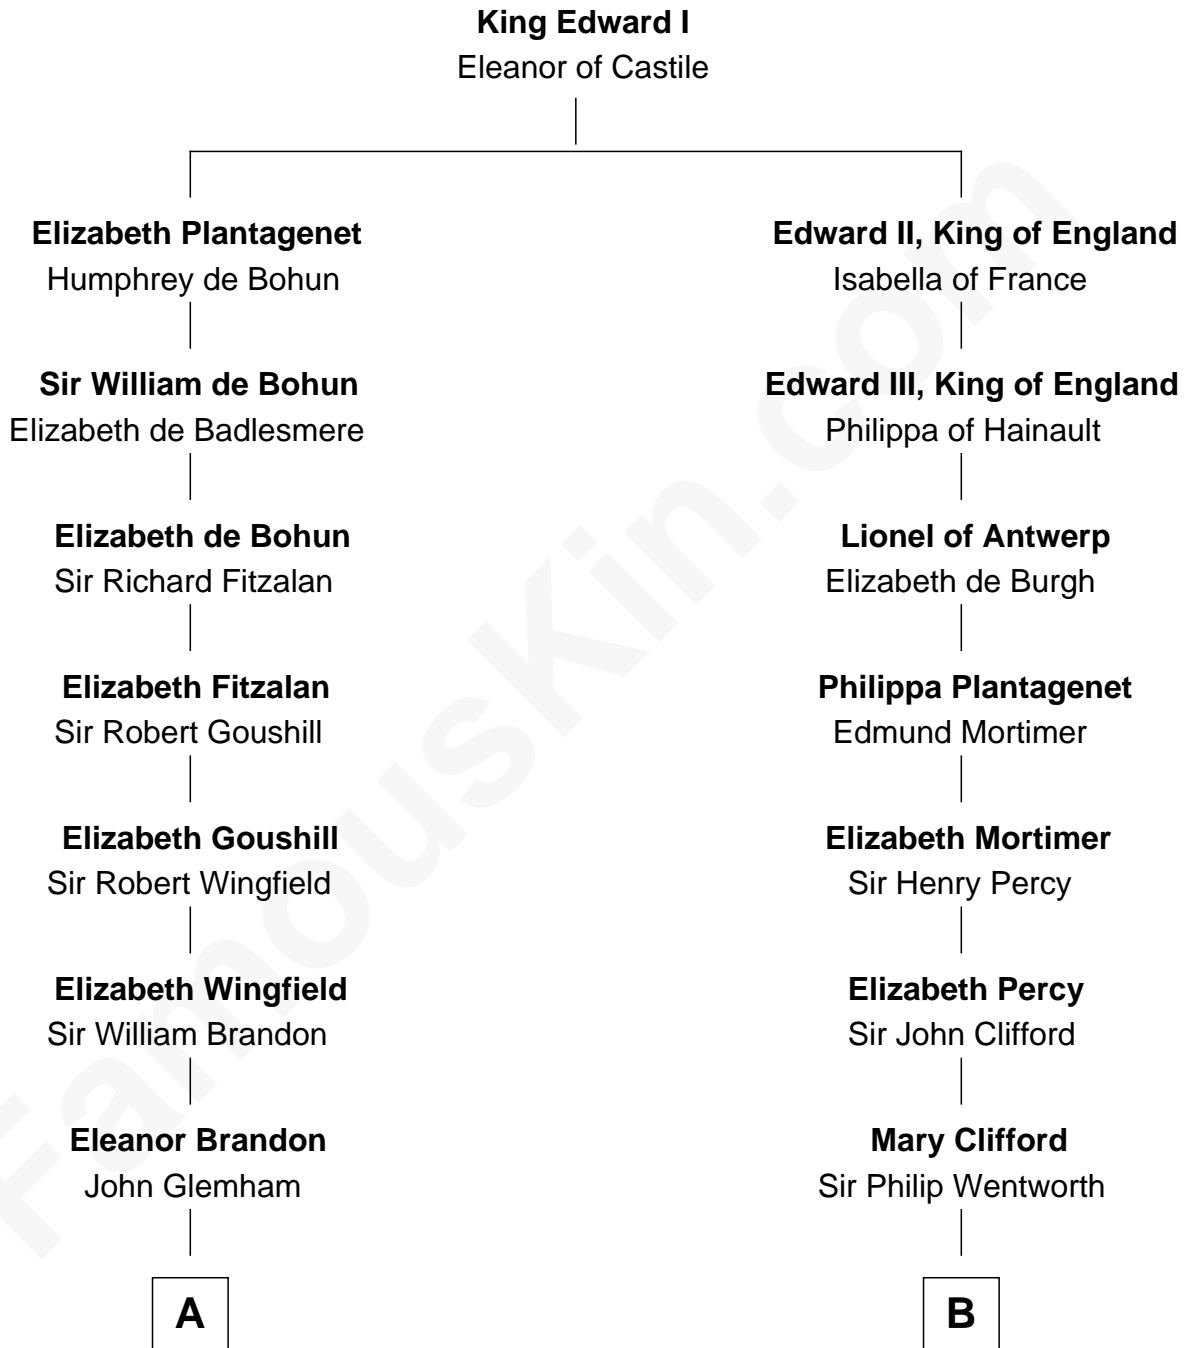

# FamousKin.com Relationship Chart of

**J. A. Folger**

*Founder of Folger Coffee Company*

9th cousin 9 times removed of

**Jane Seymour**

*3rd Wife of King Henry VIII*

**C**

—  
**Samuel Brown Folger**

Nancy F. Hiller

—  
**J. A. Folger**

*Founder of Folger Coffee Co.*

FamousKin.com