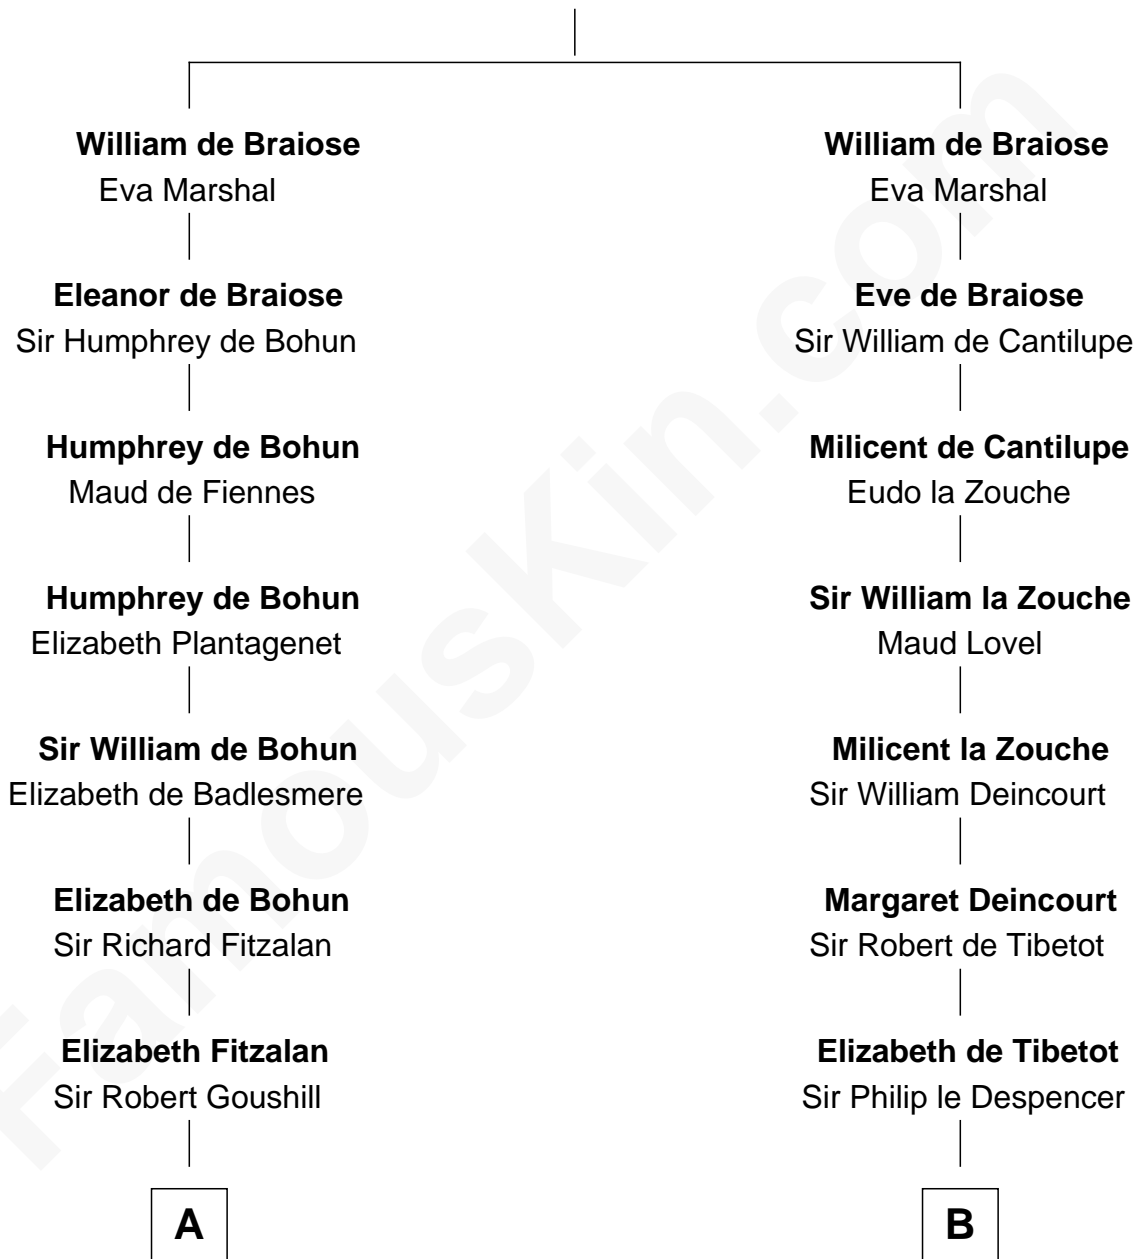

FamousKin.com Relationship Chart of

J. A. Folger

Founder of Folger Coffee Company

11th cousin 10 times removed of

Jane Seymour

3rd Wife of King Henry VIII

Reginald de Braiose

C

—
Rebecca Bennett

Peleg Slocum

—
Peleg Slocum

Elizabeth Brown

—
Rebecca Slocum

George Folger

—
Samuel Brown Folger

Nancy F. Hiller