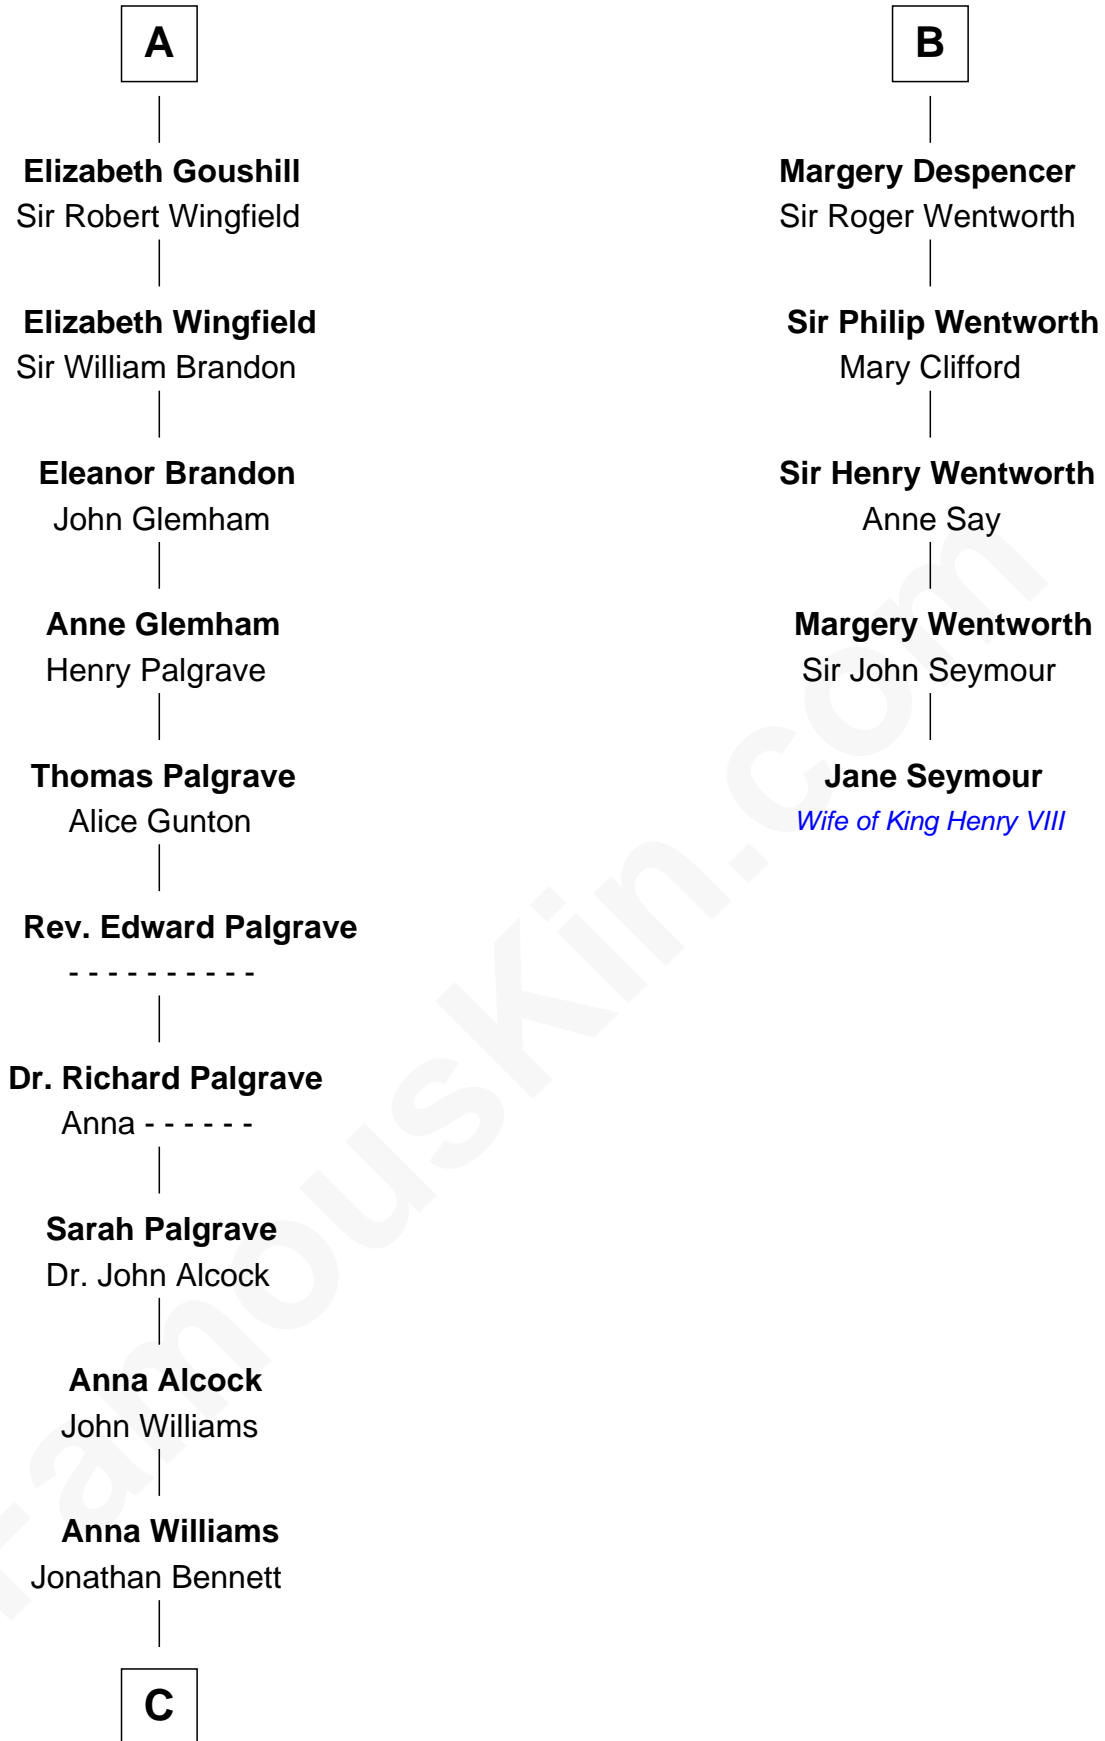

FamousKin.com Relationship Chart of

J. A. Folger

Founder of Folger Coffee Company

11th cousin 10 times removed of

Jane Seymour

3rd Wife of King Henry VIII

Reginald de Braiose

C

—
Rebecca Bennett

Peleg Slocum

—
Peleg Slocum

Elizabeth Brown

—
Rebecca Slocum

George Folger

—
Samuel Brown Folger

Nancy F. Hiller