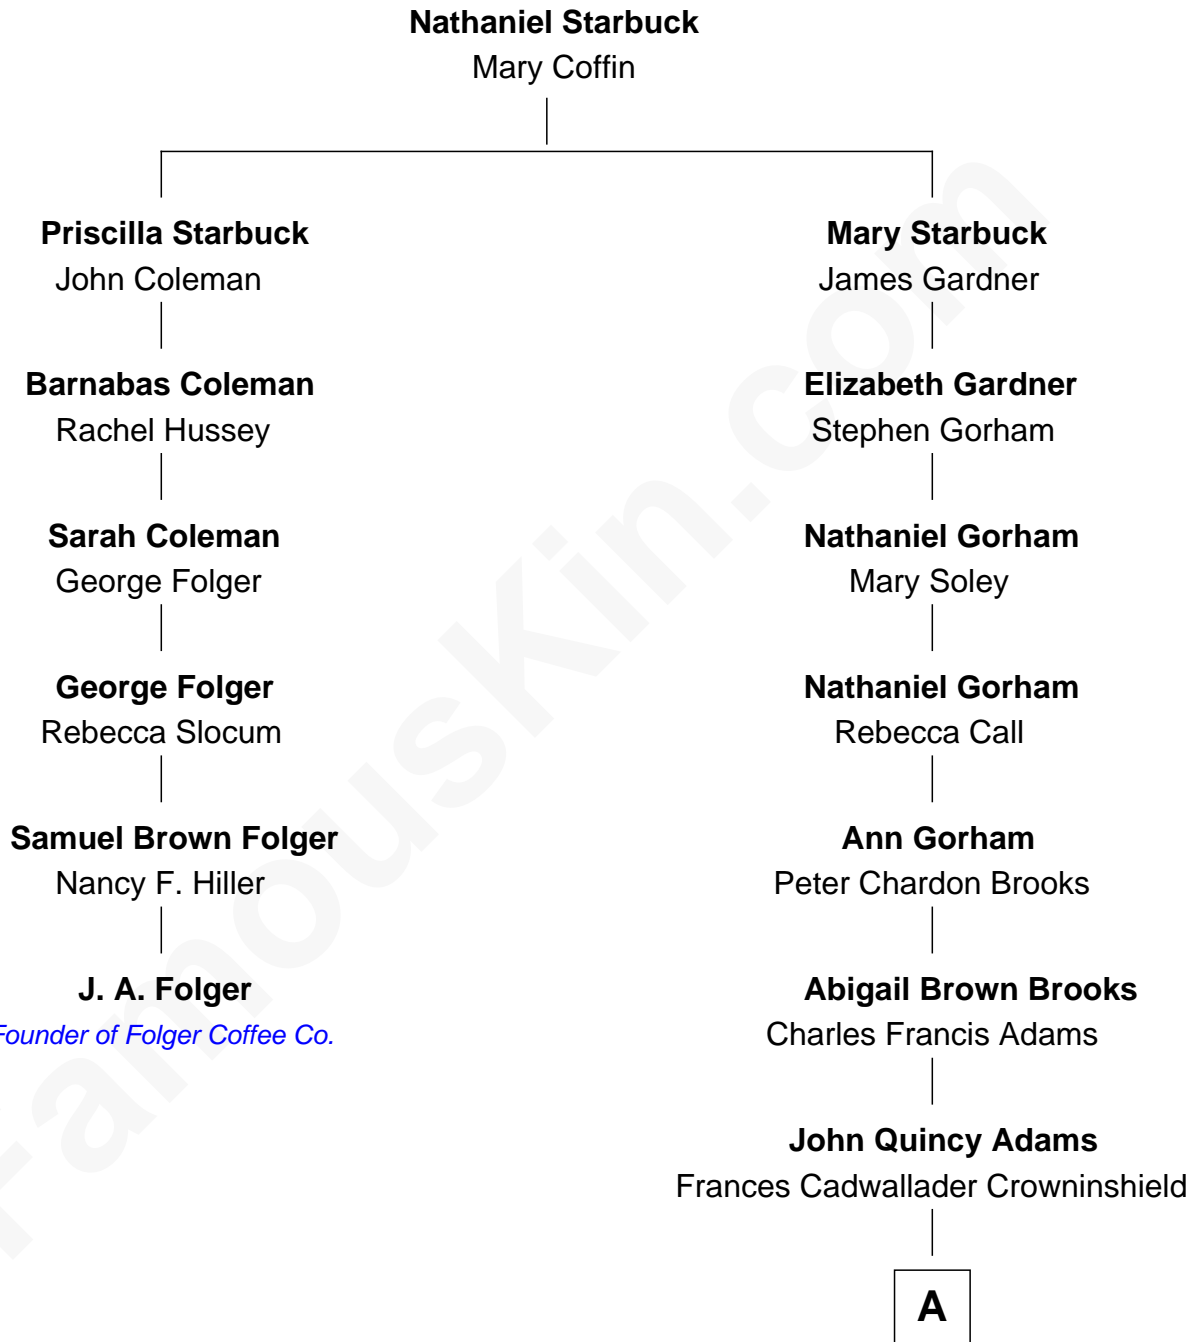

FamousKin.com Relationship Chart of

J. A. Folger

Founder of Folger Coffee Company

5th cousin 4 times removed of

John Adams Morgan

1952 Olympic Sailing Gold Medalist

A

Charles Francis Adams

Frances Lovering

Catherine Frances Lovering Adams

Henry Sturgis Morgan

John Adams Morgan

Olympic Gold Medalist

FamousKin.com