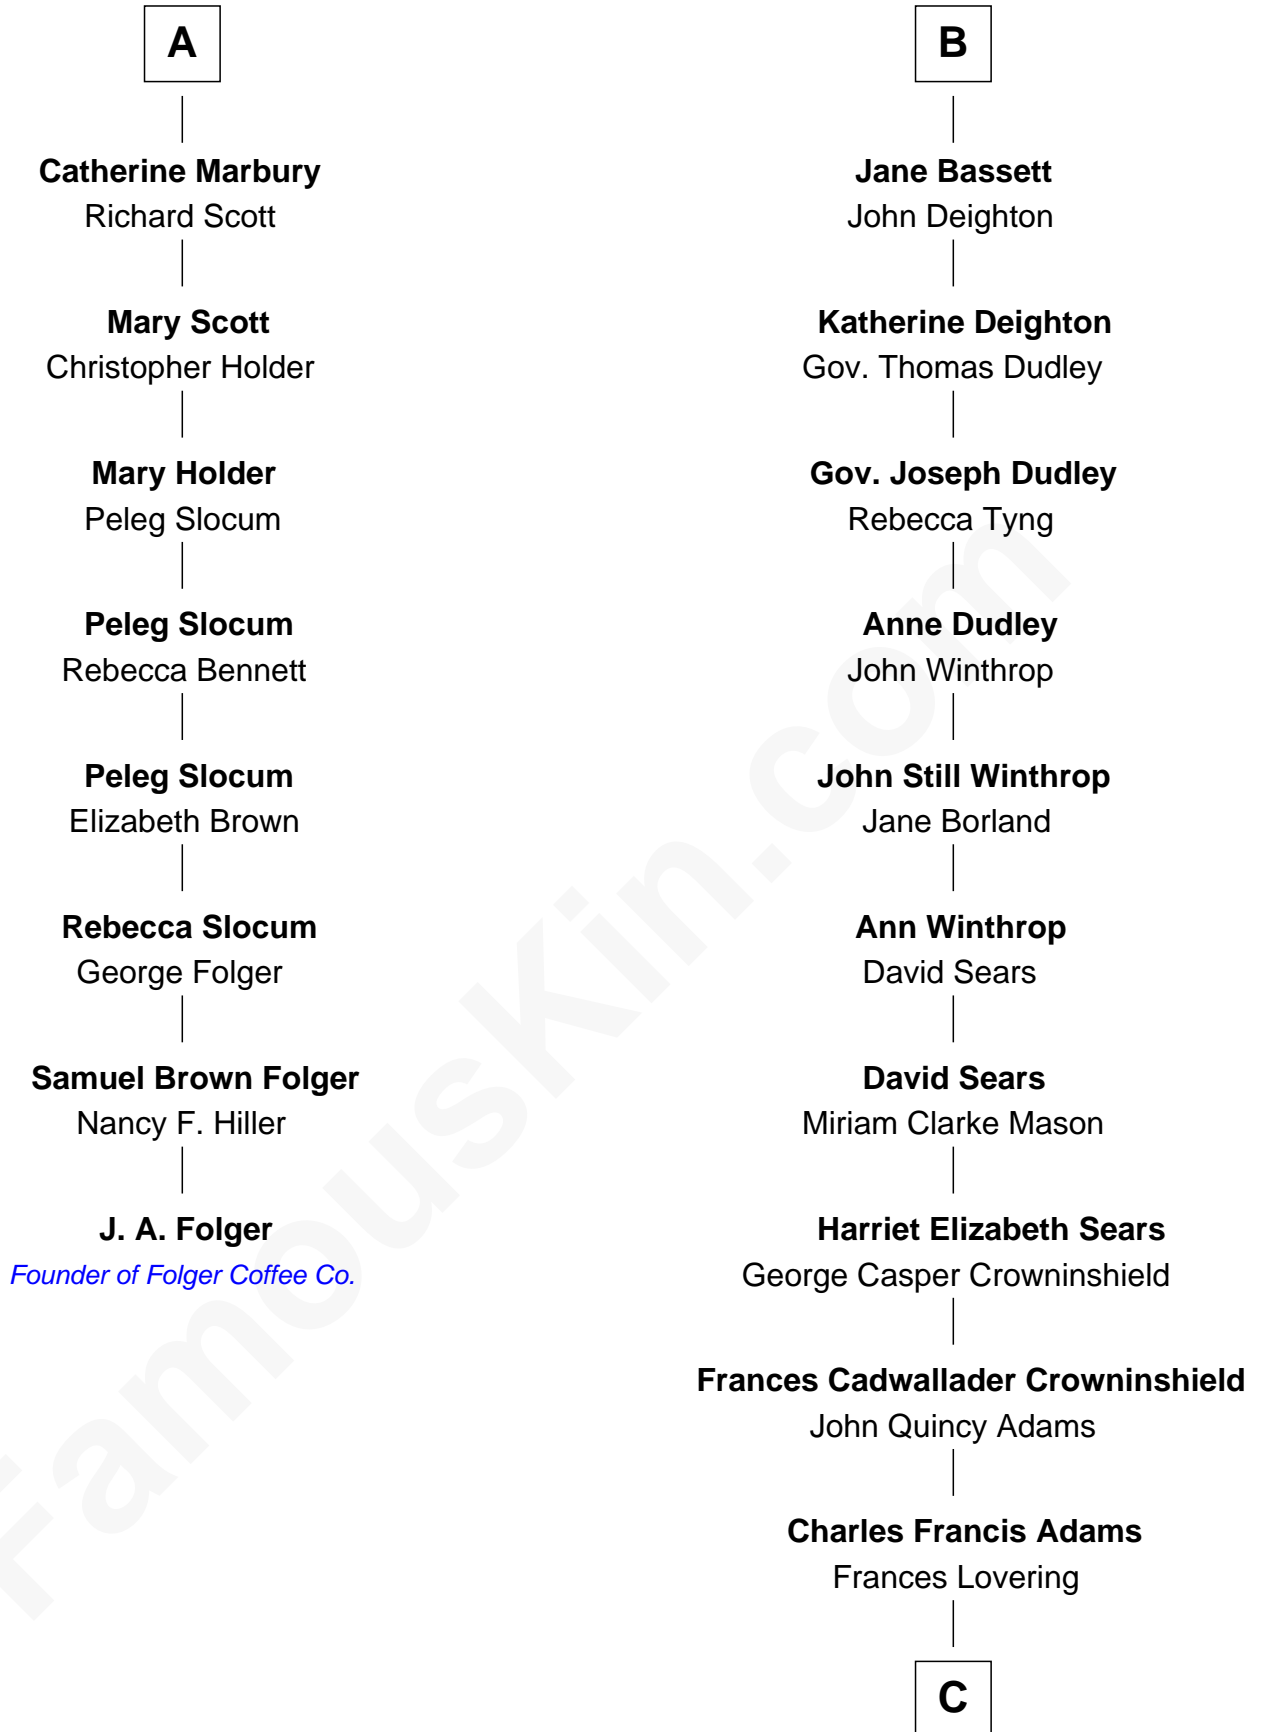

# FamousKin.com Relationship Chart of

**J. A. Folger**

*Founder of Folger Coffee Company*

**14th cousin 4 times removed of**

**John Adams Morgan**

*1952 Olympic Sailing Gold Medalist*

C

—  
**Catherine Frances Lovering Adams**

Henry Sturgis Morgan

—  
**John Adams Morgan**

*Olympic Gold Medalist*

FamousKin.com