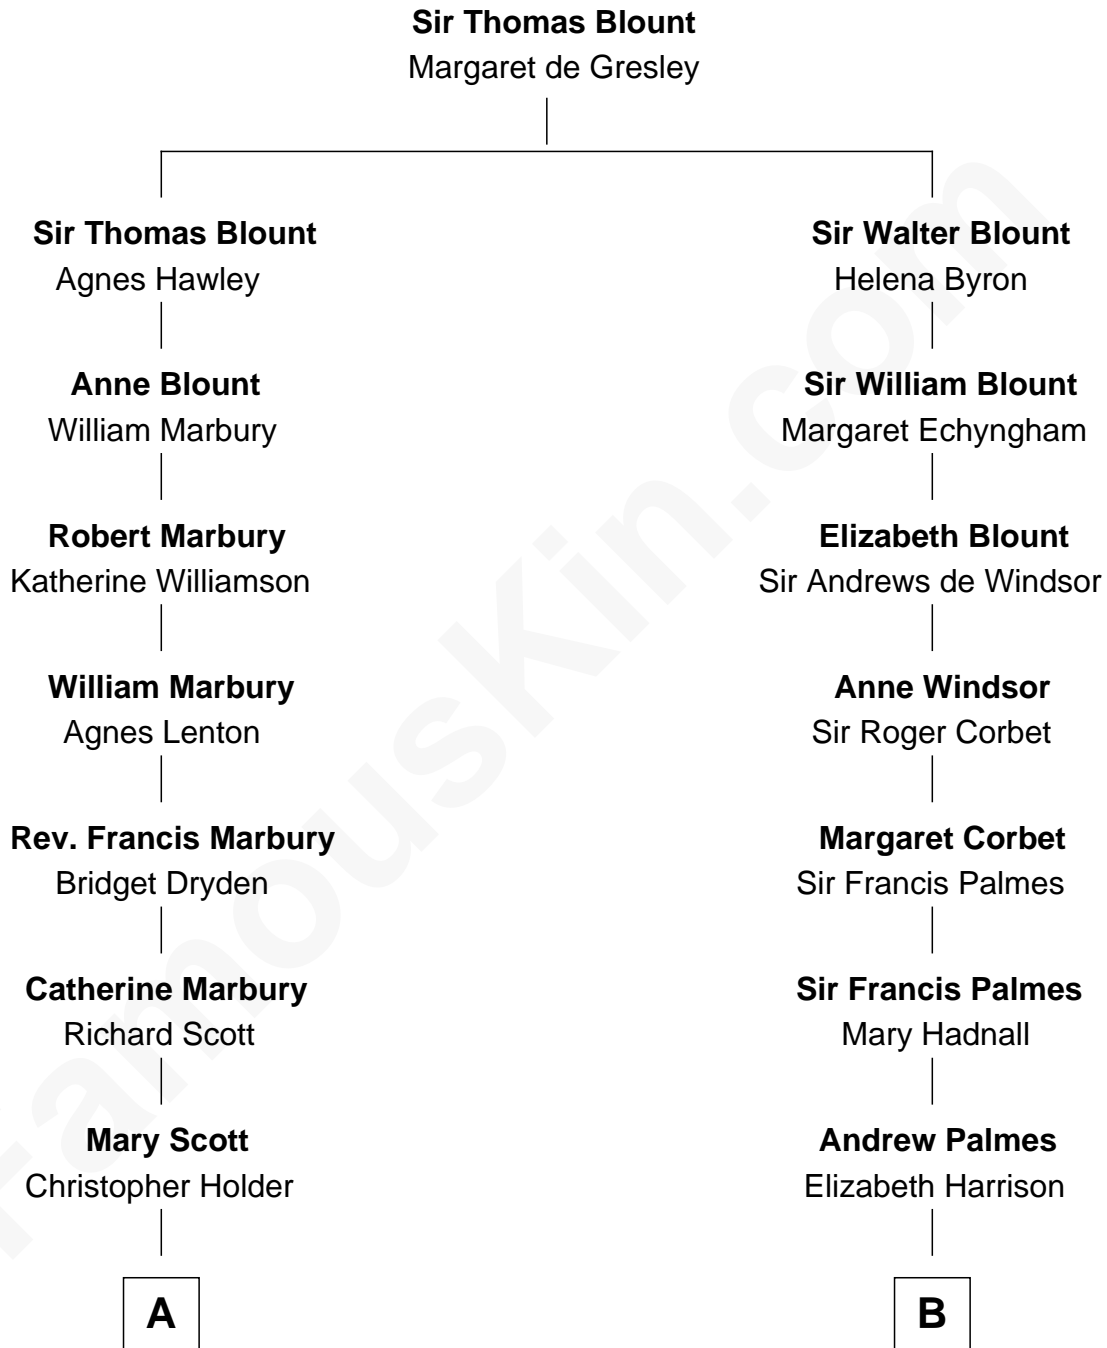

FamousKin.com Relationship Chart of

J. A. Folger

Founder of Folger Coffee Company

12th cousin 6 times removed of

Benedict Cumberbatch

Movie, Television and Stage Actor

C

Timothy Carlton Congdon Cumberbatch

Wanda Ventham

Benedict Cumberbatch

Movie, Television and Stage Actor

FamousKin.com