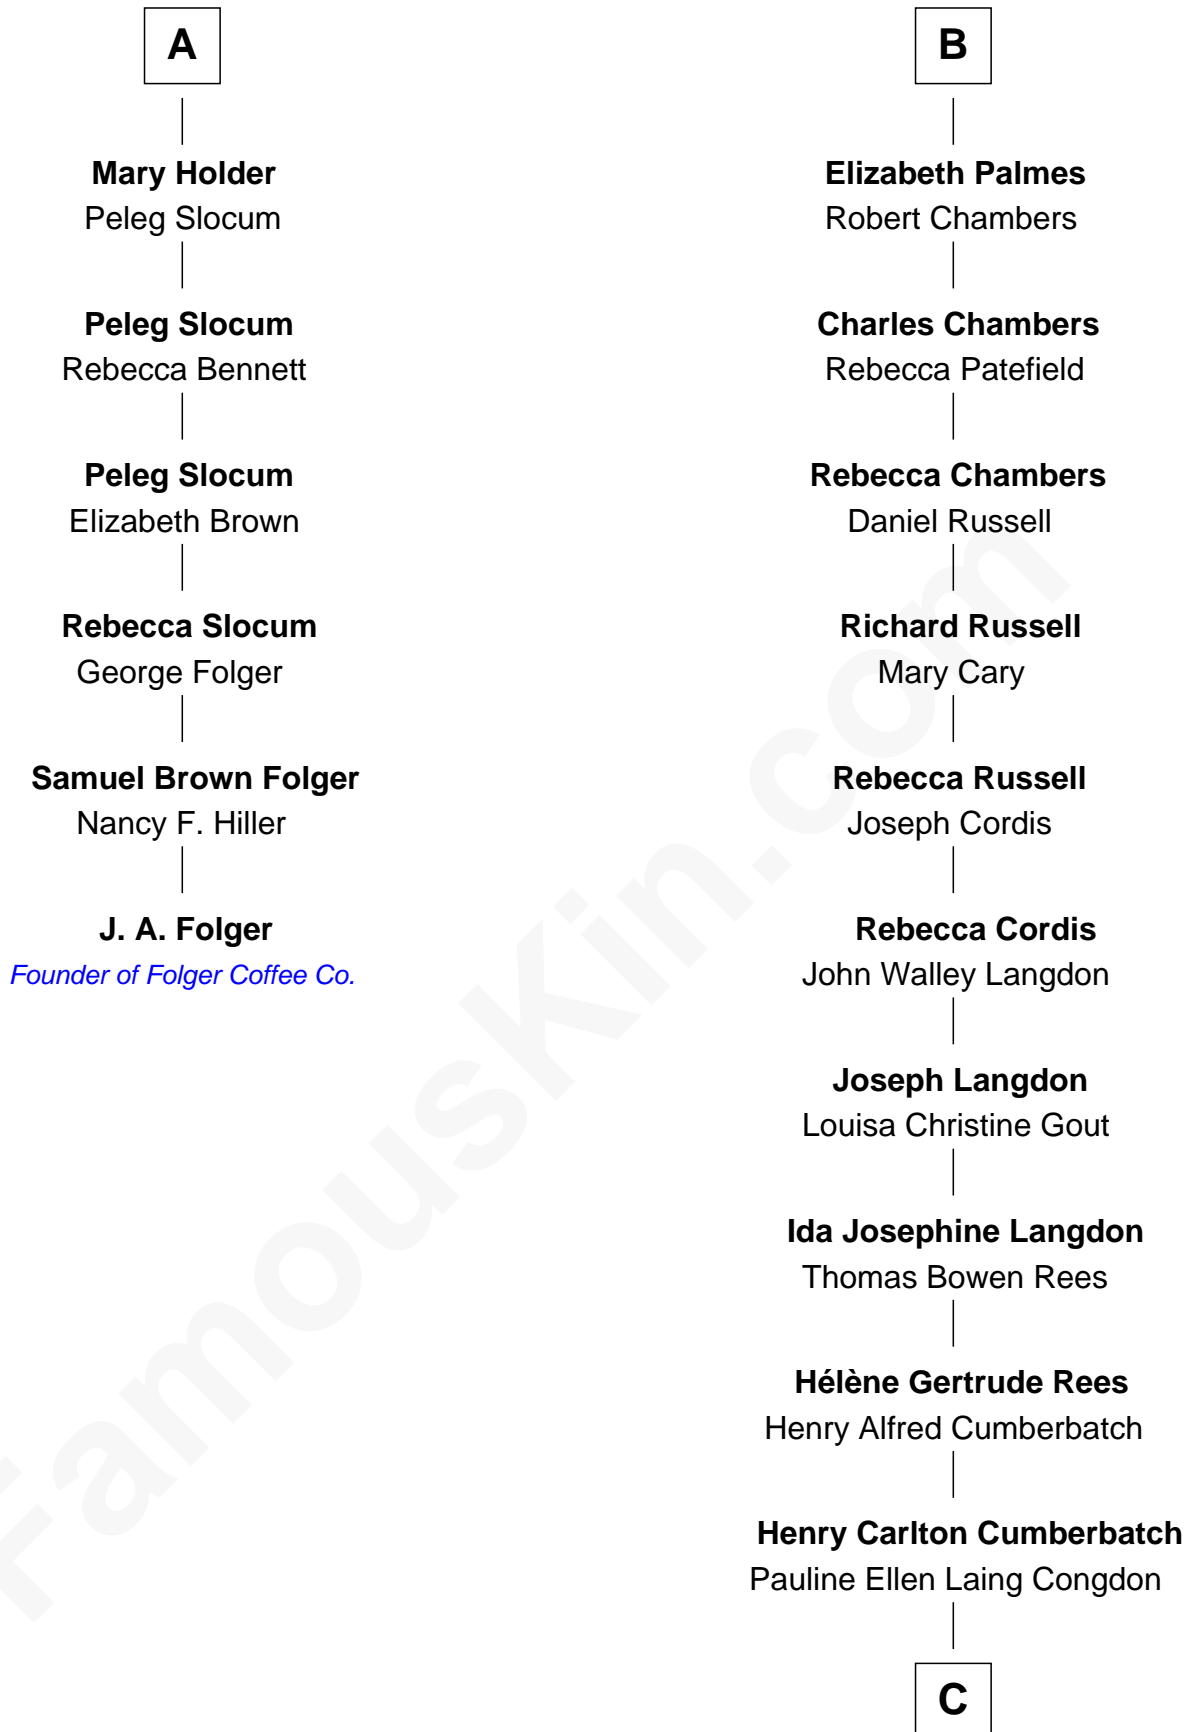

FamousKin.com Relationship Chart of

J. A. Folger

Founder of Folger Coffee Company

12th cousin 6 times removed of

Benedict Cumberbatch

Movie, Television and Stage Actor

C

Timothy Carlton Congdon Cumberbatch