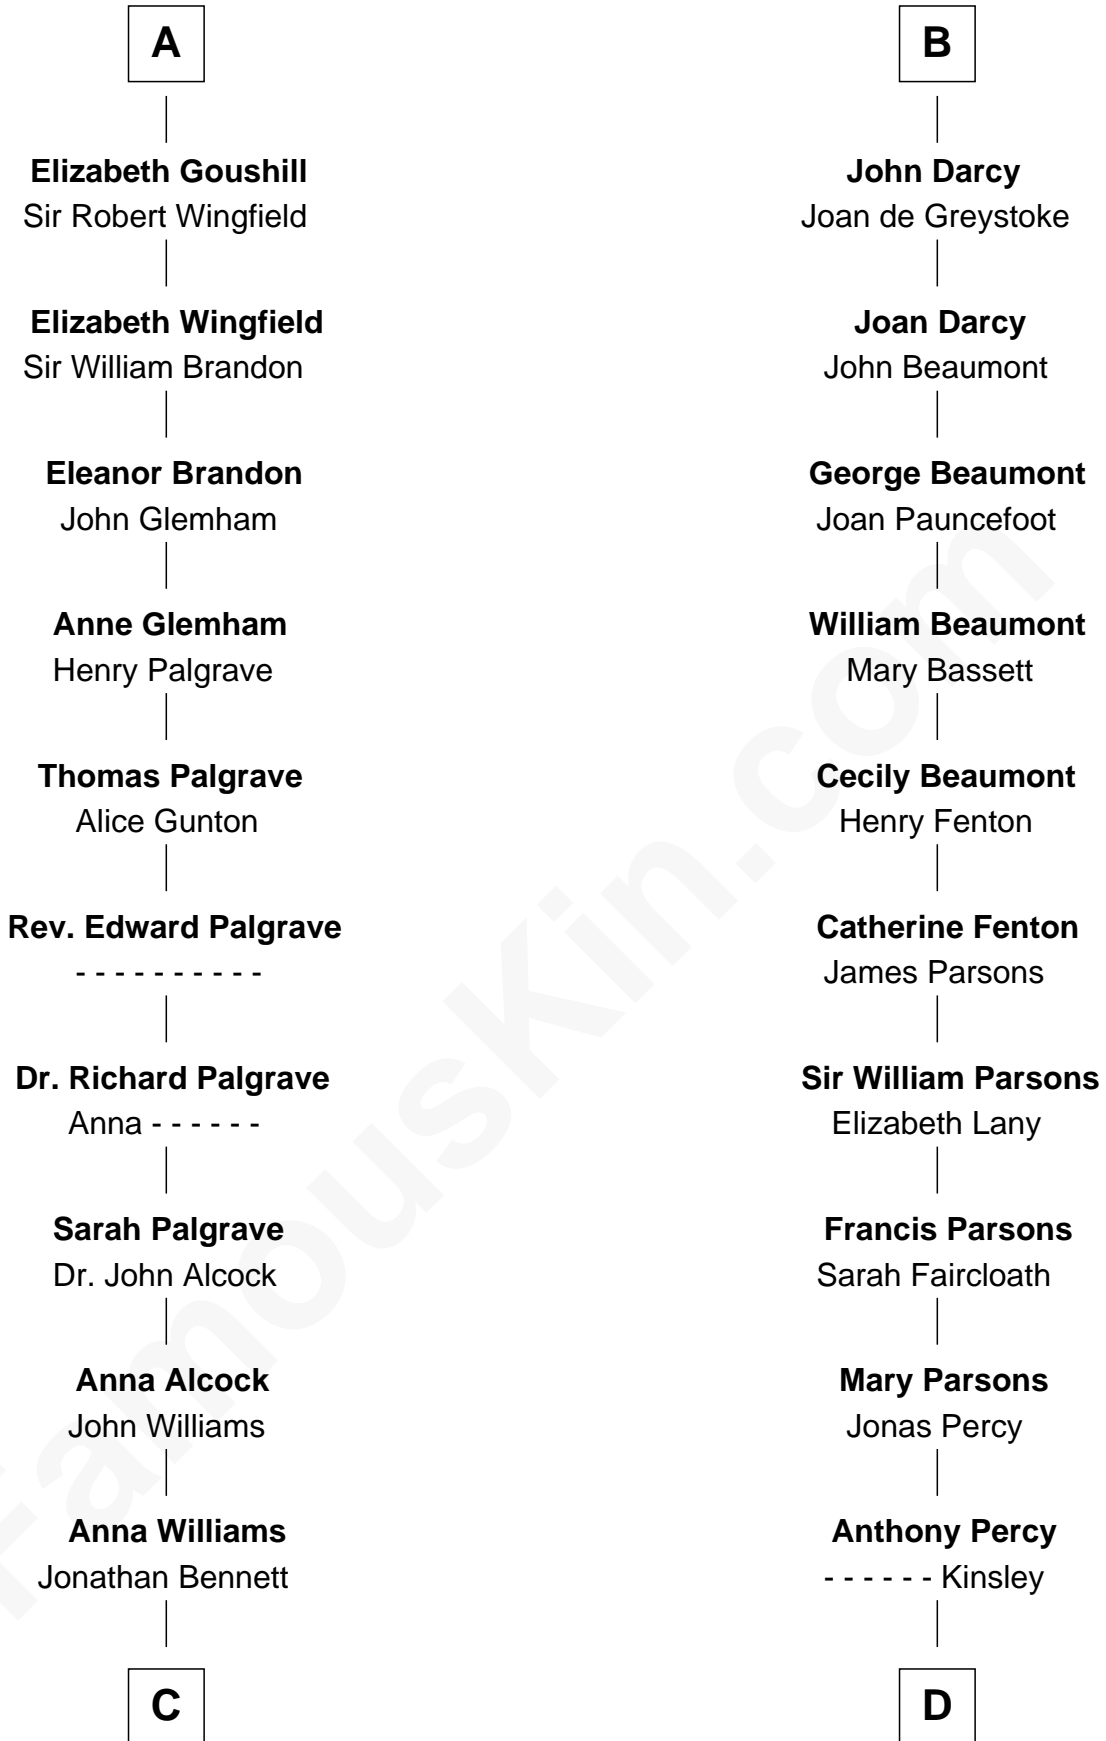

FamousKin.com Relationship Chart of

J. A. Folger

Founder of Folger Coffee Company

21st cousin of

Sir Arthur Conan Doyle

Author, "Sherlock Holmes"

Henry II, King of England

C

Rebecca Bennett

Peleg Slocum

Peleg Slocum

Elizabeth Brown

Rebecca Slocum

George Folger

Samuel Brown Folger

Nancy F. Hiller