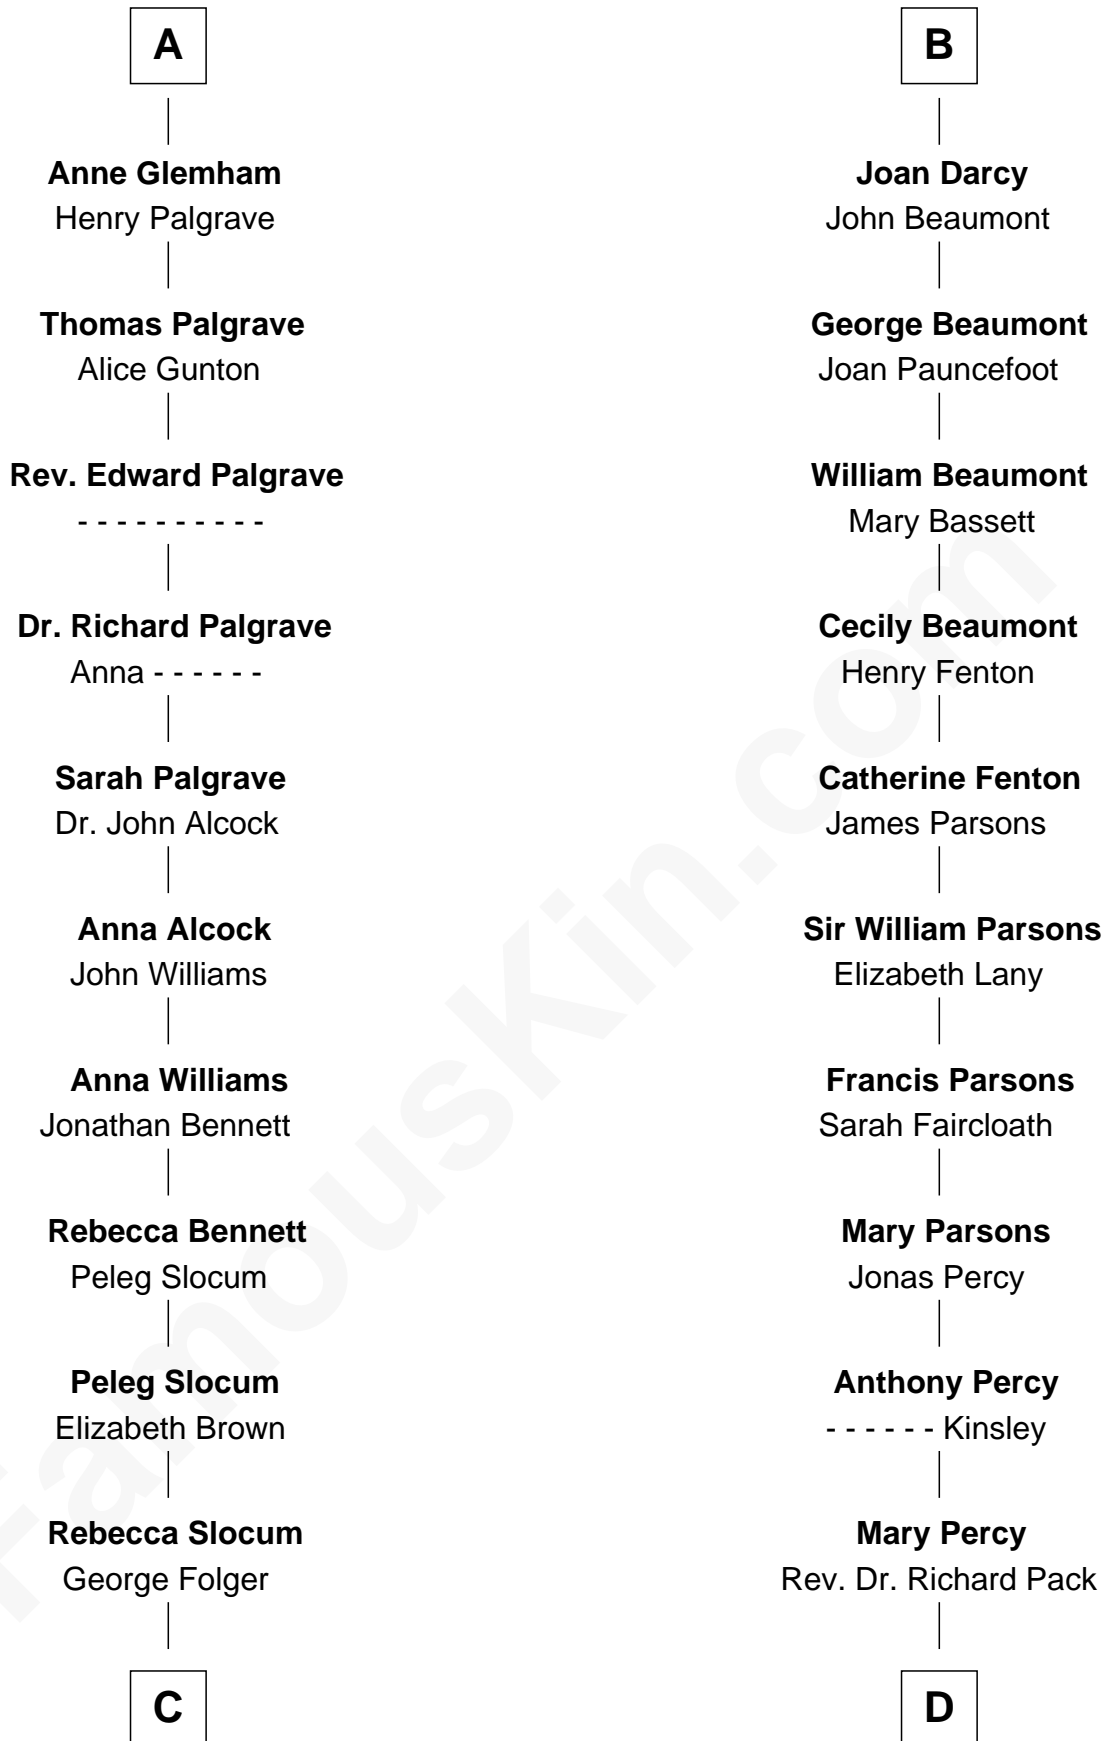

# FamousKin.com Relationship Chart of

**J. A. Folger**

*Founder of Folger Coffee Company*

**18th cousin 2 times removed of**

**Sir Arthur Conan Doyle**

*Author, "Sherlock Holmes"*

**C**

**Samuel Brown Folger**

Nancy F. Hiller

**J. A. Folger**

*Founder of Folger Coffee Co.*

**D**

**William Pack**

Catherine Scott

**Catherine Pack**

William Foley

**Mary Josephine Elizabeth Foley**

Charles Altamont Doyle

**Sir Arthur Conan Doyle**

*Author, "Sherlock Holmes"*