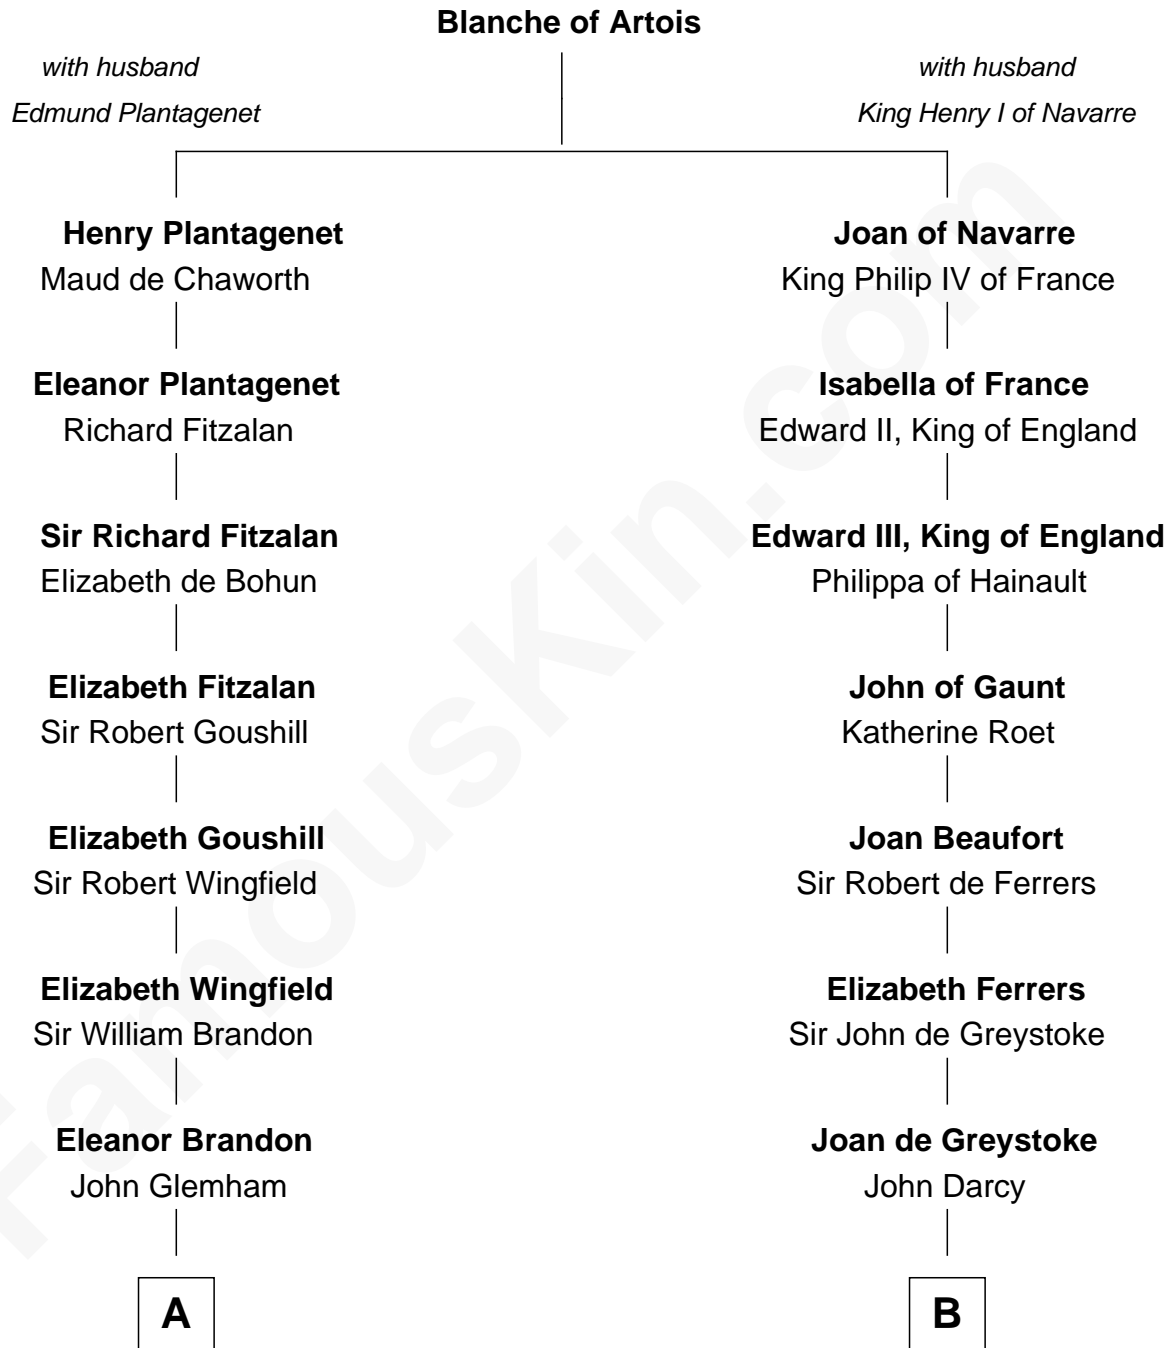

# FamousKin.com Relationship Chart of

**J. A. Folger**

*Founder of Folger Coffee Company*

**18th cousin 2 times removed of**

**Sir Arthur Conan Doyle**

*Author, "Sherlock Holmes"*

**C**

**Samuel Brown Folger**