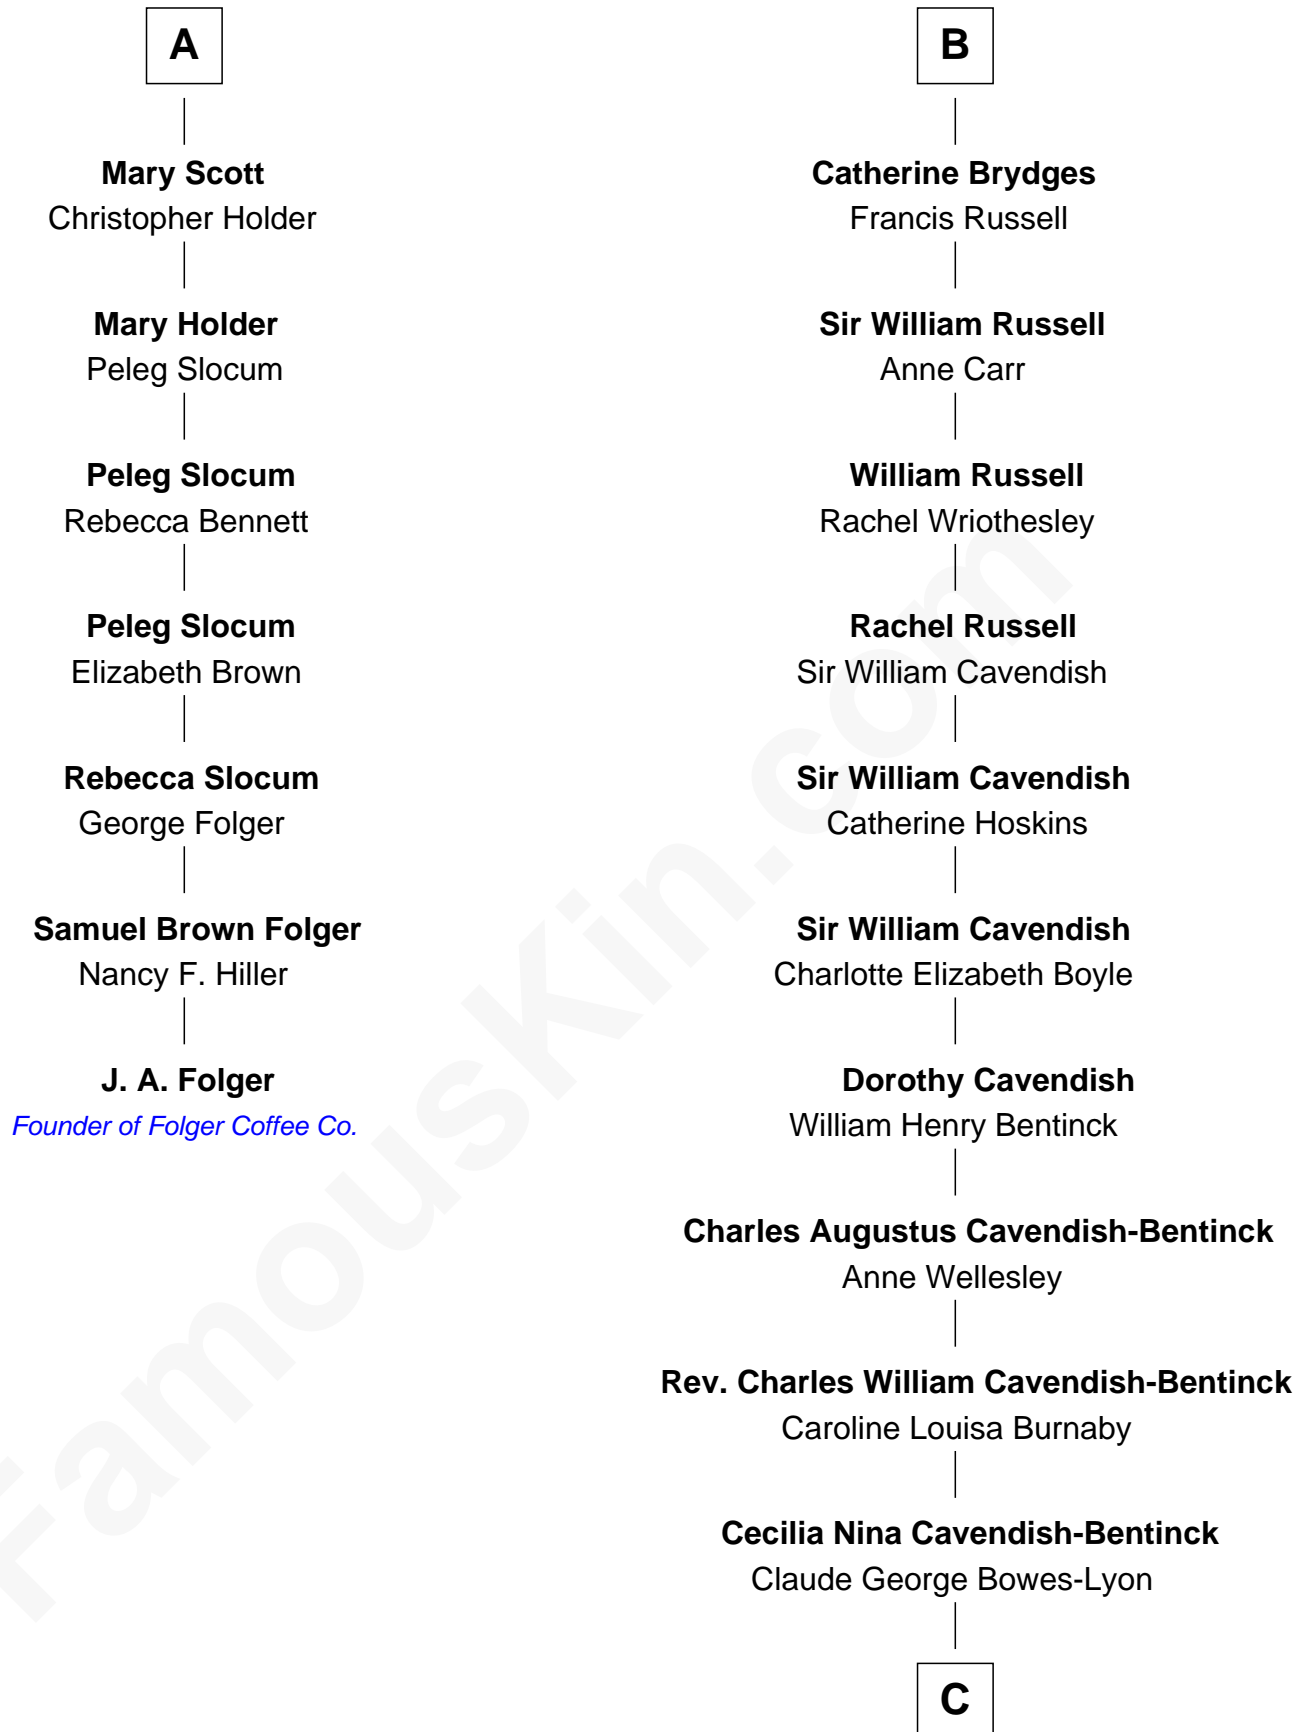

# FamousKin.com Relationship Chart of

**J. A. Folger**

*Founder of Folger Coffee Company*

**13th cousin 5 times removed of**

**Queen Elizabeth II**

*Queen of the United Kingdom*

**Sir Walter Blount**

Sancha de Ayala

**Sir Thomas Blount**

Margaret de Gresley

**Sir Thomas Blount**

Agnes Hawley

**Anne Blount**

William Marbury

**Robert Marbury**

Katherine Williamson

Sir John Sutton

**Sir John Sutton**

Elizabeth Berkeley

**Sir John Sutton Dudley**

Elizabeth Bramshot

**Edmund Dudley**

Elizabeth Grey

**Elizabeth Dudley**

William Stourton

**Ursula Stourton**

Sir Edward Clinton

**Frances Clinton**

Giles Brydges

**B**

C

**Elizabeth Bowes-Lyon**  
George VI, King of the United Kingdom