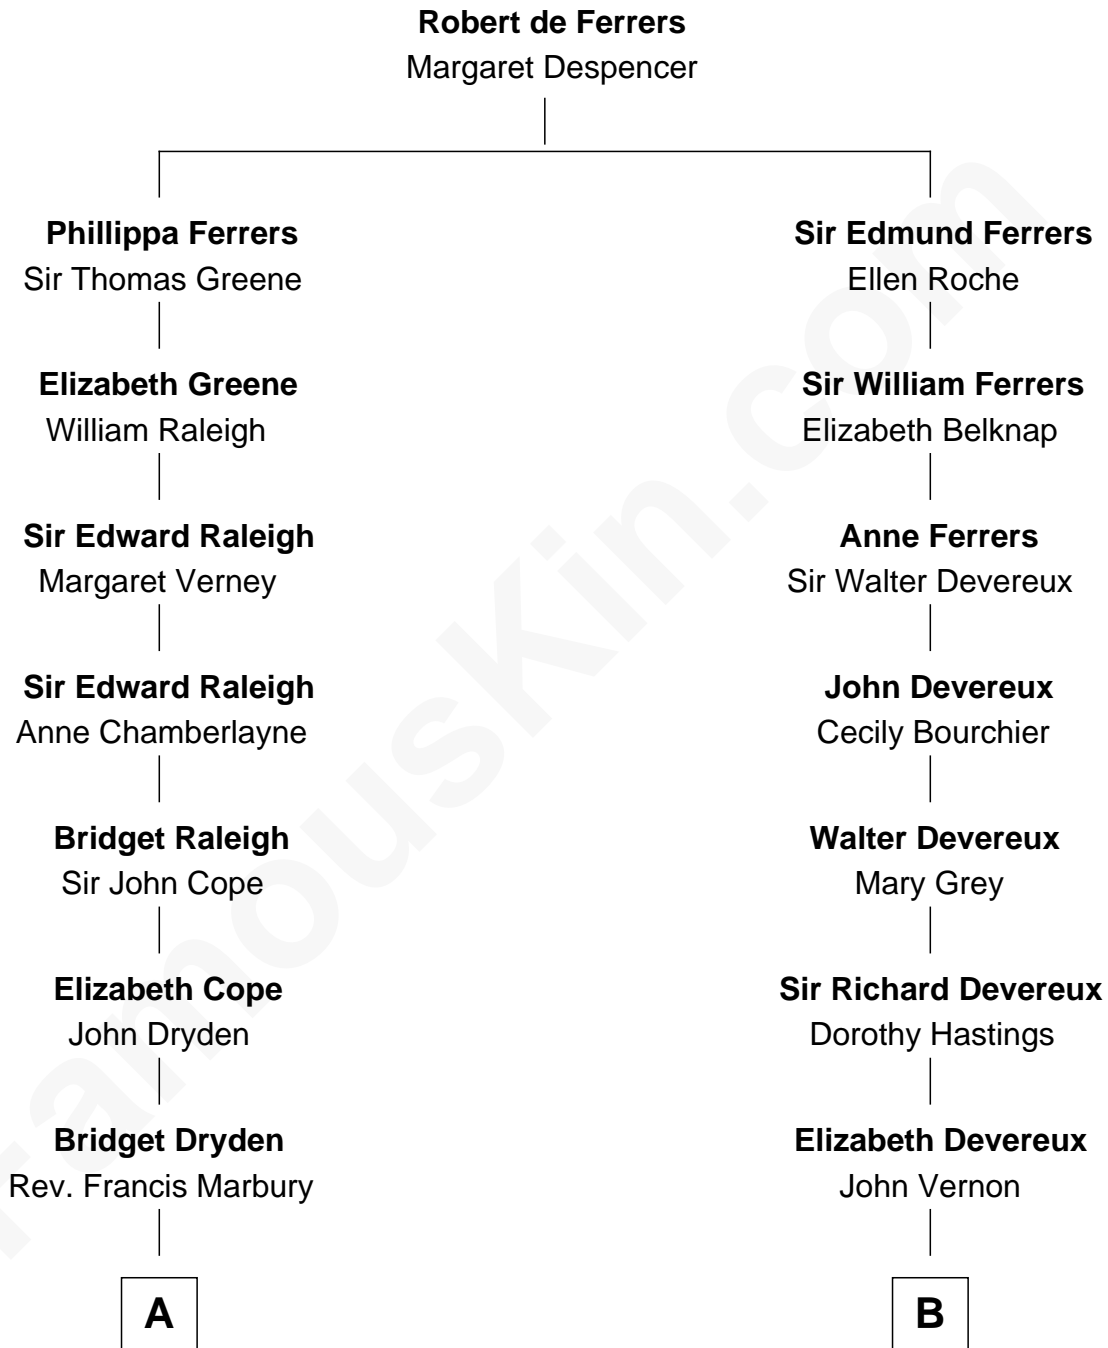

FamousKin.com Relationship Chart of

J. A. Folger

Founder of Folger Coffee Company

14th cousin 4 times removed of

Queen Elizabeth II

Queen of the United Kingdom

C

Elizabeth Bowes-Lyon
George VI, King of the United Kingdom

Queen Elizabeth II
Queen of the United Kingdom

FamousKin.com